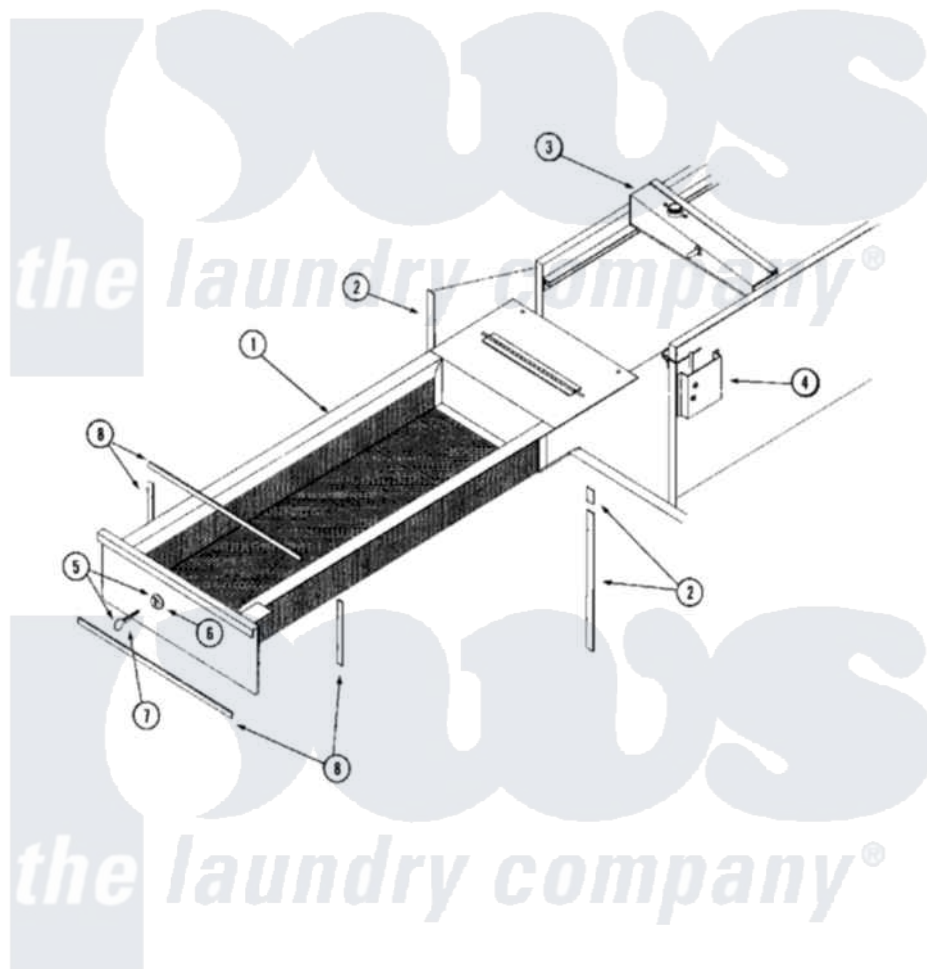

Maytag MLG32PDBWS 09 - LINT DRAWER ASSEMBLY

Maytag [Residential Maytag MLG32PDBWS Dryer Parts](#) Parts Diagram 09 - LINT DRAWER ASSEMBLY
 Click on the part number to view part

Item	Original Part Number	Replaced By	Status	Part Description
000	W10124350		Not Available	ORDER PARTS FROM AMERICAN DRYER CORP AT 508-678-9000
001	A883492	883492		Blk 435 LI
002	A117604	117604		1 8 Thk X
003	A311505	W10146809		Ad-435 Sen
004	A304039	W10149332		320 Lint S
005	A160039			4451 LINT
006	A160034	160034		1 3 8 X 3
007	A160140	160140		Key Only F
008	A117604	117604		1 8 Thk X