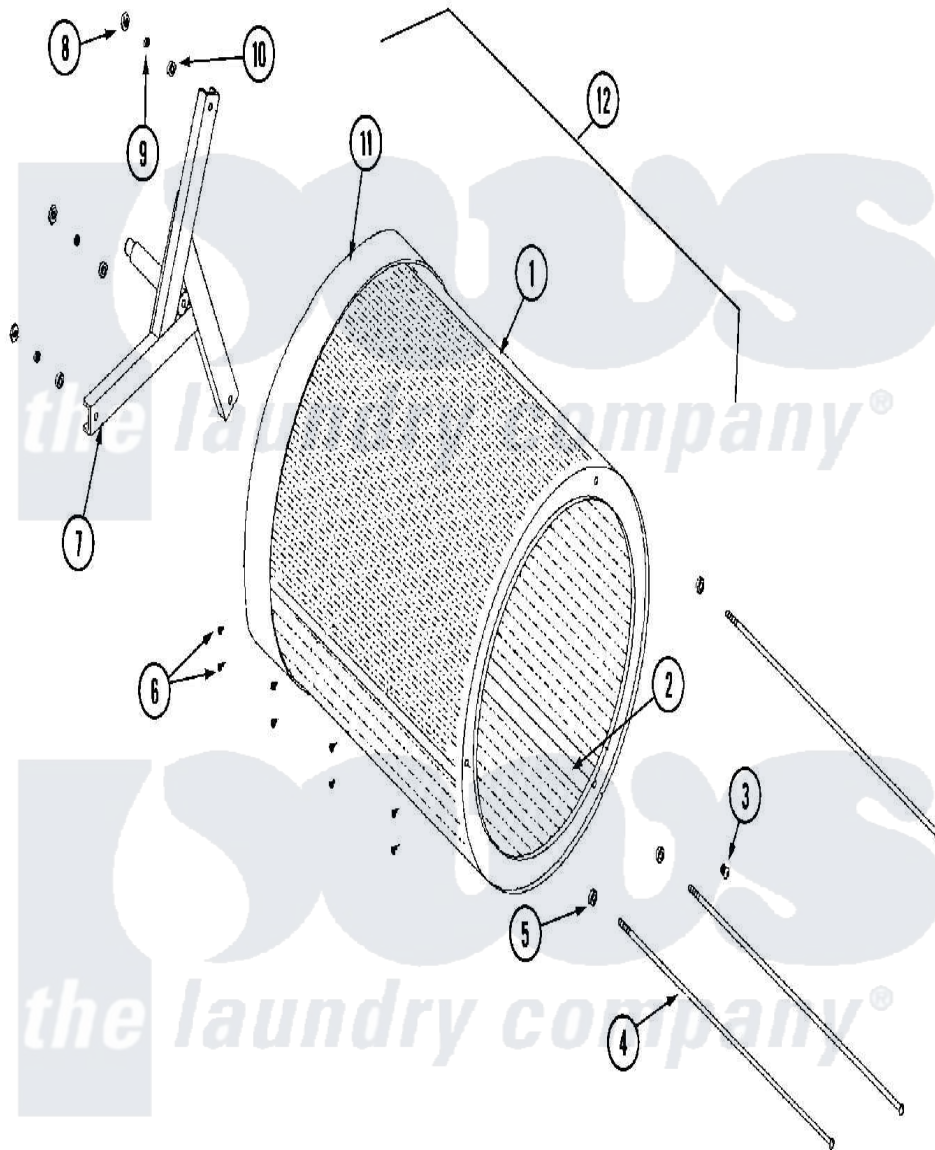

Maytag MLG32PDBWS 10 - TUMBLER AND SUPPORT ASSEMBLY

Maytag Residential Maytag MLG32PDBWS Dryer Parts Parts Diagram 10 - TUMBLER AND SUPPORT ASSEMBLY
 Click on the part number to view part

Item	Original Part Number	Replaced By	Status	Part Description
000	W10124350		Not Available	ORDER PARTS FROM AMERICAN DRYER CORP AT 508-678-9000
001	A882192	W10148632		435B Tumbler
002	A301315	W10146782		285 330 23
"	A301316	301316		330 285 23
003	A150518	150518		5 16-18 X
004	A100915	100915		3 8-16 X 3
005	A153004	153004		3 8 X 1
006	A150413		Not Available	SCREW, CRIMPTITE (No. 10-16 X 1/2" PH.)
"	A150429	4002006801		Svc Interlock Switch Assembly
007	A850064	850064		Ad-430 Tumbler
008	A152005	152005		3 8-16 Hex
009	A153005	153005		3 8 Split
010	A153004	153004		3 8 X 1
011	A116003	116003		Felt Seal

"	A401010	401010	3M 847 CO
012	A800797	800797	435 Tumbler
"	A882180	W10148626	435B Tumbler