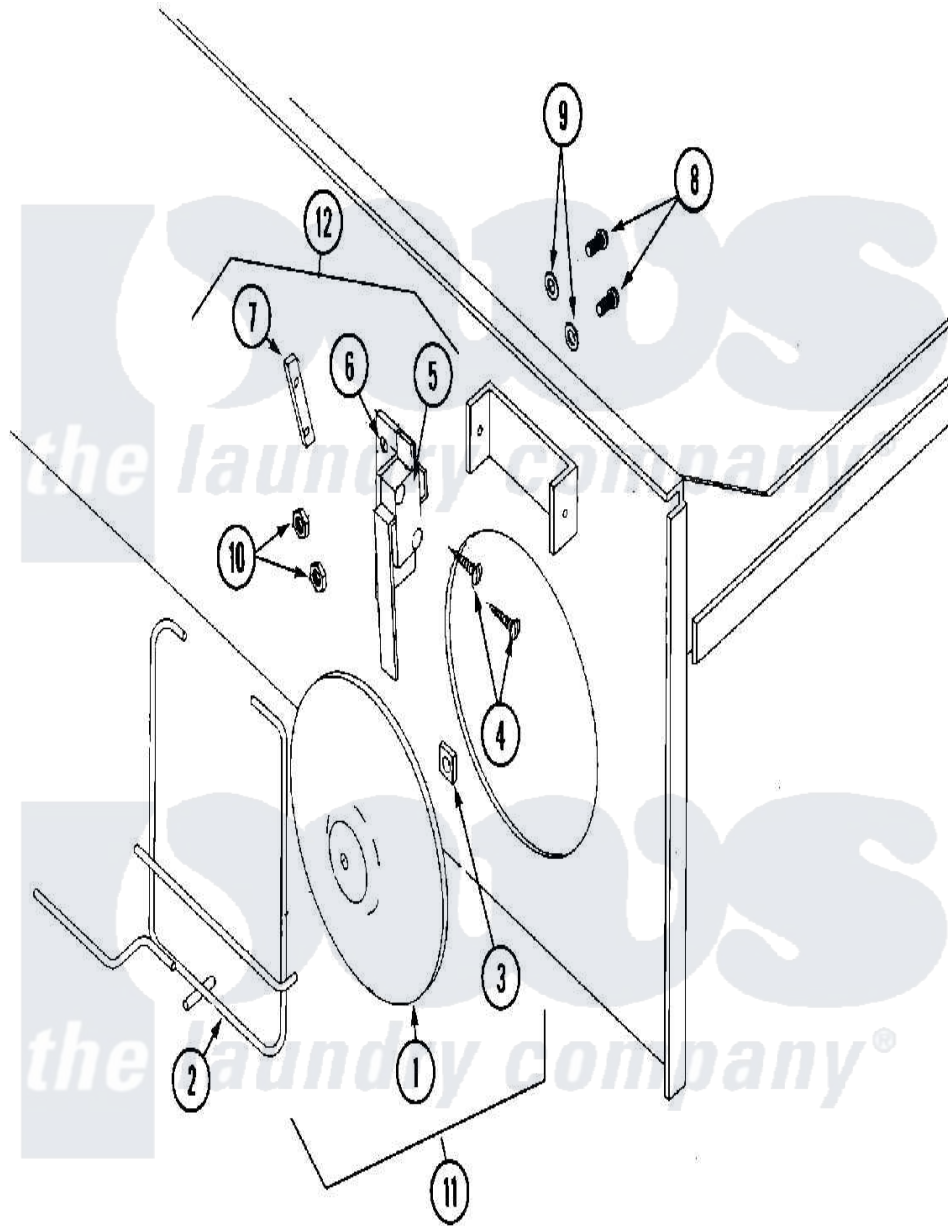

Maytag MLG32PDBWS 14 - SAIL SWITCH ASSEMBLY

Maytag Residential Maytag MLG32PDBWS Dryer Parts Parts Diagram 14 - SAIL SWITCH ASSEMBLY
 Click on the part number to view part

Item	Original Part Number	Replaced By	Status	Part Description
000	W10124350		Not Available	ORDER PARTS FROM AMERICAN DRYER CORP AT 508-678-9000
001	A319206		Not Available	DAMPER, SAIL SWITCH
002	A105550	W10146642		320 330 43
003	A154002	154002		1 8 Push O
004	A150303	150303		4 X 3 4 P
005	A122200	122200		Sail Switch
"	A802807	W10147081		320 330 43
006	A319208	319208		320 330 43
007	A154004	154004		Tinnerman
008	A150001	150001		6-32 X 1 2
009	A153010	153010		6 Internal
010	A152000			6-32 HEX N
011	A802805		Not Available	SAIL SWITCH ROD & DAMPER ASSY. (INCL. ITEMS 1 THRU 3)