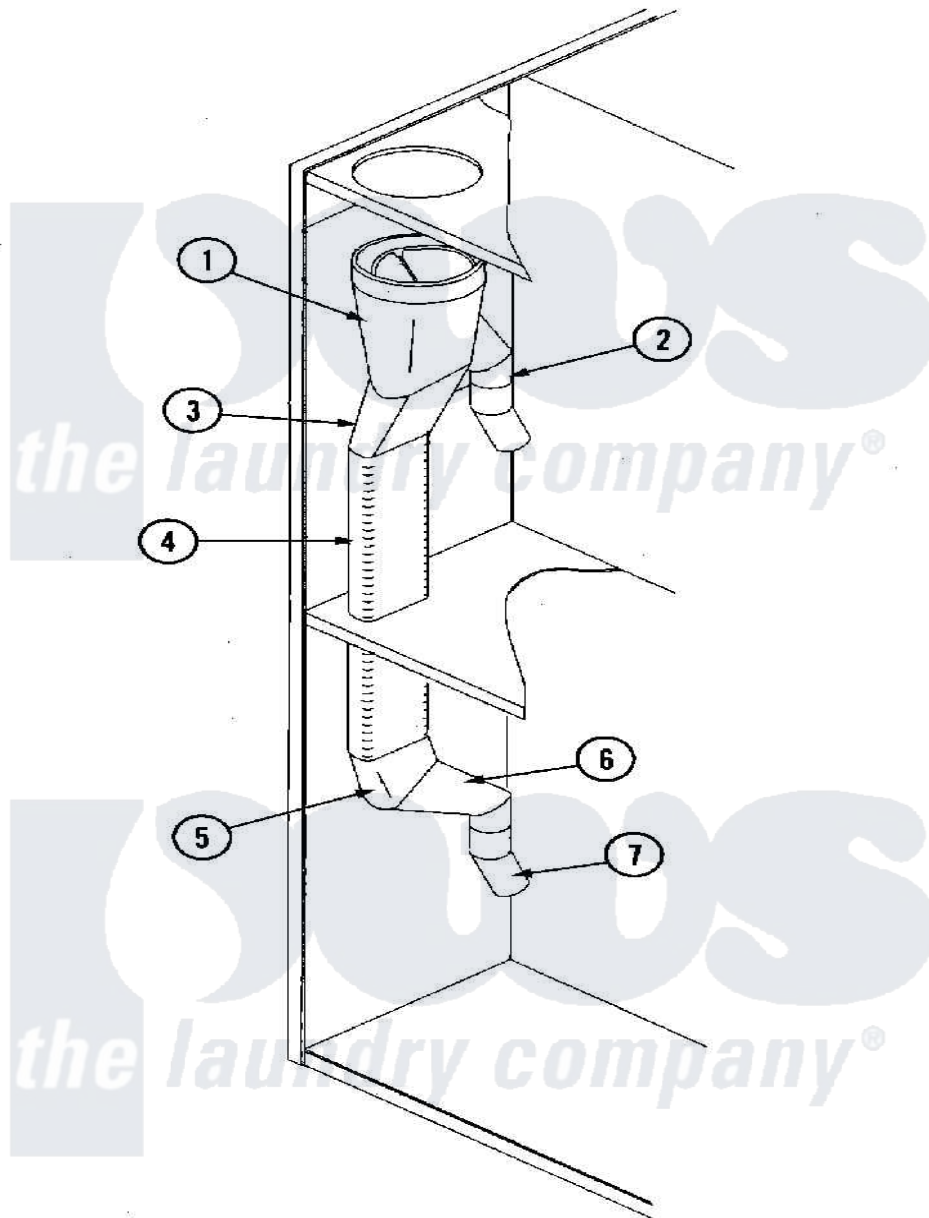

Maytag MLG32PDBWS 15 - EXHAUST DUCTING ASSEMBLY

Maytag Residential Maytag MLG32PDBWS Dryer Parts Parts Diagram 15 - EXHAUST DUCTING ASSEMBLY
 Click on the part number to view part

Item	Original Part Number	Replaced By	Status	Part Description
000	W10124350		Not Available	ORDER PARTS FROM AMERICAN DRYER CORP AT 508-678-9000
001	A143535	143535		8 X 6 X
002	A143536	143536		6 Diameter 45
003	A145327		Not Available	BOOT, STRAIGHT (6" RD X 7" OV)
004	A145539		Not Available	DUCT (15 1/2")
005	A143537	143537		7 Oval 45
006	A143538	143538		6 Diameter X 7
007	A117505	117505		Aluminum H
"	A143536	143536		6 Diameter 45
008	A851168			Brace, Exhaust
009	A153007	153007		1 4 Split
010	A150512	150512		1 4-20 X 1
011	A152002	152002		1 4-20 Hex