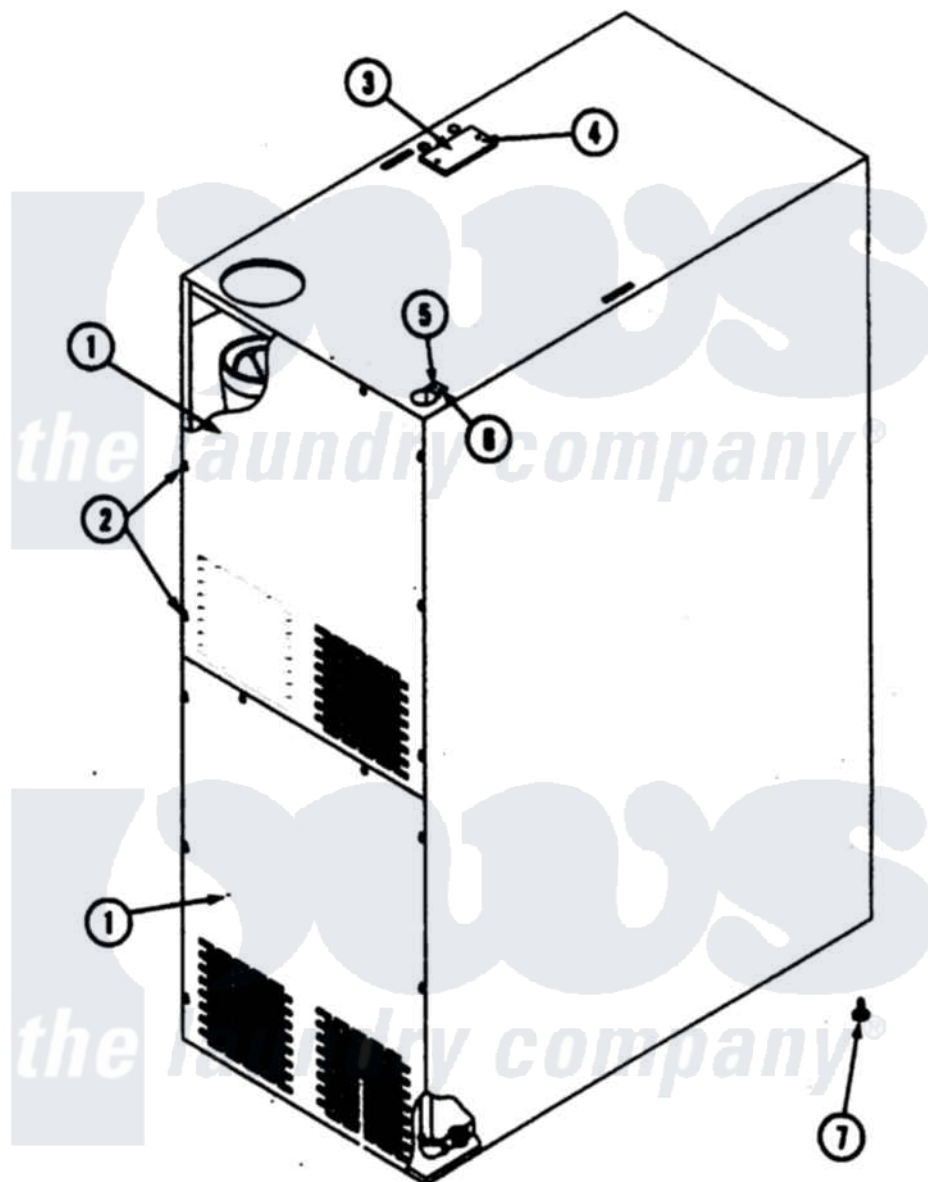

Maytag MLG32PDBWS 16 - BACKGUARD ASSEMBLY

Maytag Residential Maytag MLG32PDBWS Dryer Parts Parts Diagram 16 - BACKGUARD ASSEMBLY
 Click on the part number to view part

Item	Original Part Number	Replaced By	Status	Part Description
000	W10124350		Not Available	ORDER PARTS FROM AMERICAN DRYER CORP AT 508-678-9000
001	NLA		Not Available	PANEL, BACK
002	A150301	150301		8-18 X 7
003	A315014	315014		320 330 43
004	A150301	150301		8-18 X 7
005	A318702	318702		230 530 To
006	A150300	5307527001		Switch
007	A103500			LEVELING L