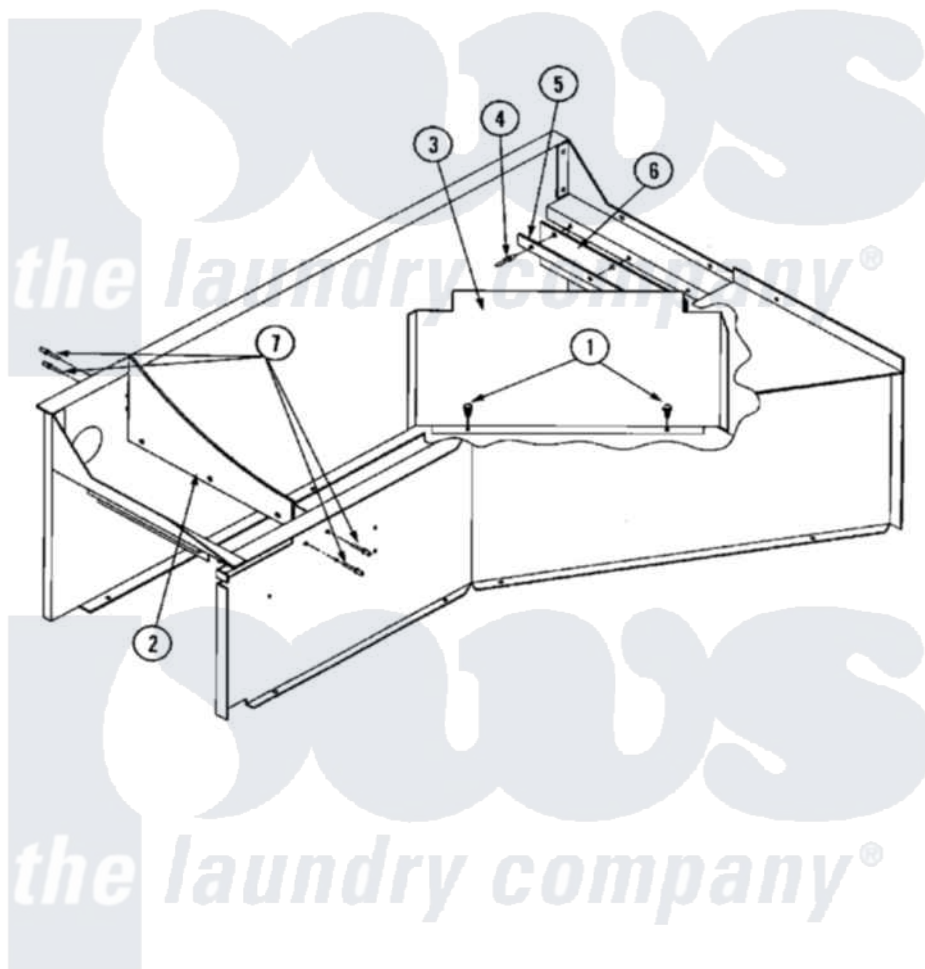

Maytag MLG32PDBWS 17 - LINT COOP ASSEMBLY

Maytag [Residential Maytag MLG32PDBWS Dryer Parts](#) Parts Diagram 17 - LINT COOP ASSEMBLY
 Click on the part number to view part

Item	Original Part Number	Replaced By	Status	Part Description
000	W10124350		Not Available	ORDER PARTS FROM AMERICAN DRYER CORP AT 508-678-9000
001	A150300	5307527001		Switch
002	A882249	W10148659		Ad-435 Wir
003	A311527		Not Available	BAFFLE, LINT COOP
004	A154200			5 32 RIVE
005	A317650		Not Available	RETAINER, FELT SEAL
006	A116012	116012		2 1 2 X 10
007	A154200			5 32 RIVE