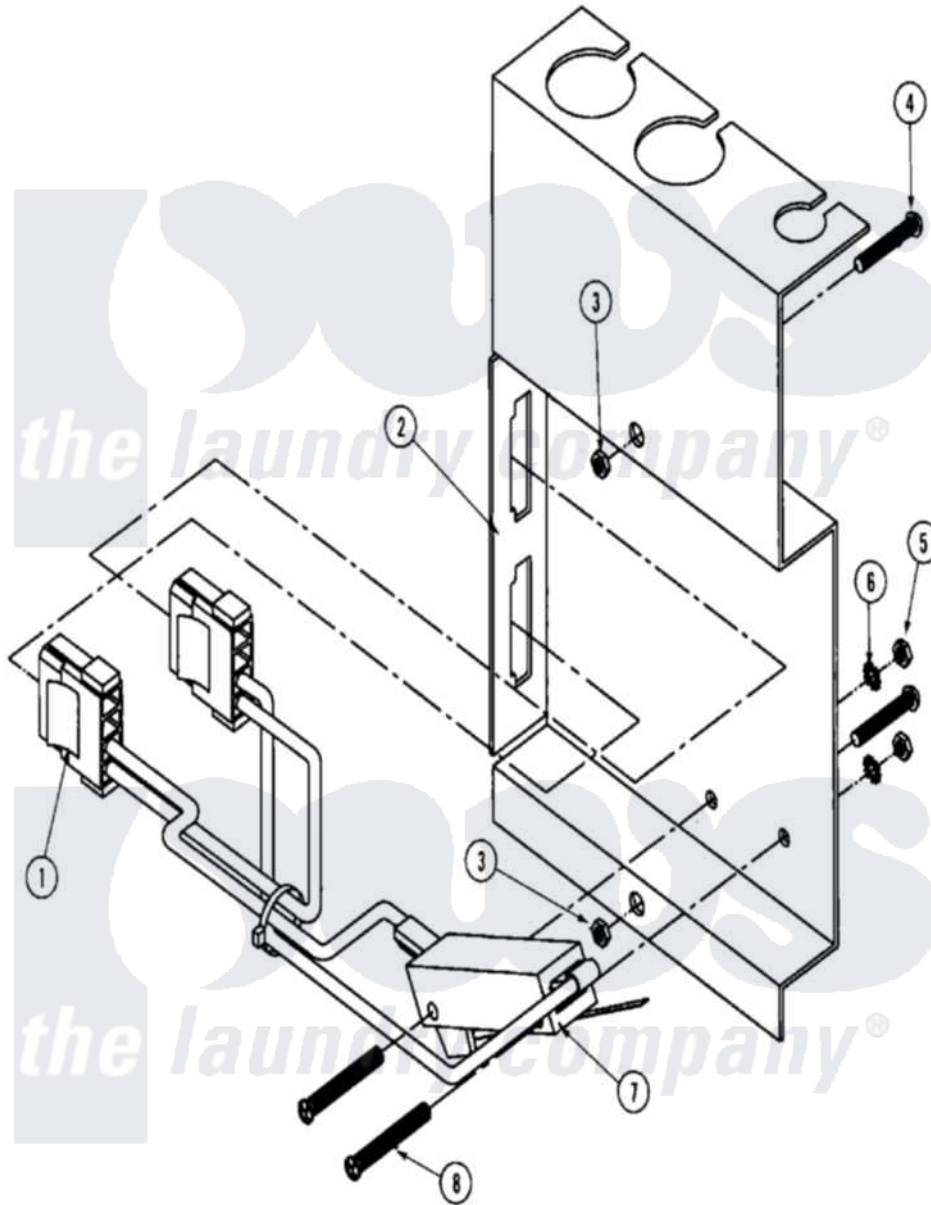

Maytag MLG32PDBWS 19 - LINT DRAWER SWITCH ASSEMBLY

Maytag Residential Maytag MLG32PDBWS Dryer Parts Parts Diagram 19 - LINT DRAWER SWITCH ASSEMBLY
 Click on the part number to view part

Item	Original Part Number	Replaced By	Status	Part Description
000	W10124350		Not Available	ORDER PARTS FROM AMERICAN DRYER CORP AT 508-678-9000
001	A882187	882187		435B Botto
"	A882188	882188		435B Top L
002	A882185	882185		435B Top L
"	A882189	W10148631		ADG-435B B
003	A152013	152013		6-32 Hex N
004	A150001	150001		6-32 X 1 2
005	A152000			6-32 HEX N
006	A153010	153010		6 Internal
007	A136992	W10146740		Lint Drawer
008	A150002	150002		6-32 X 1