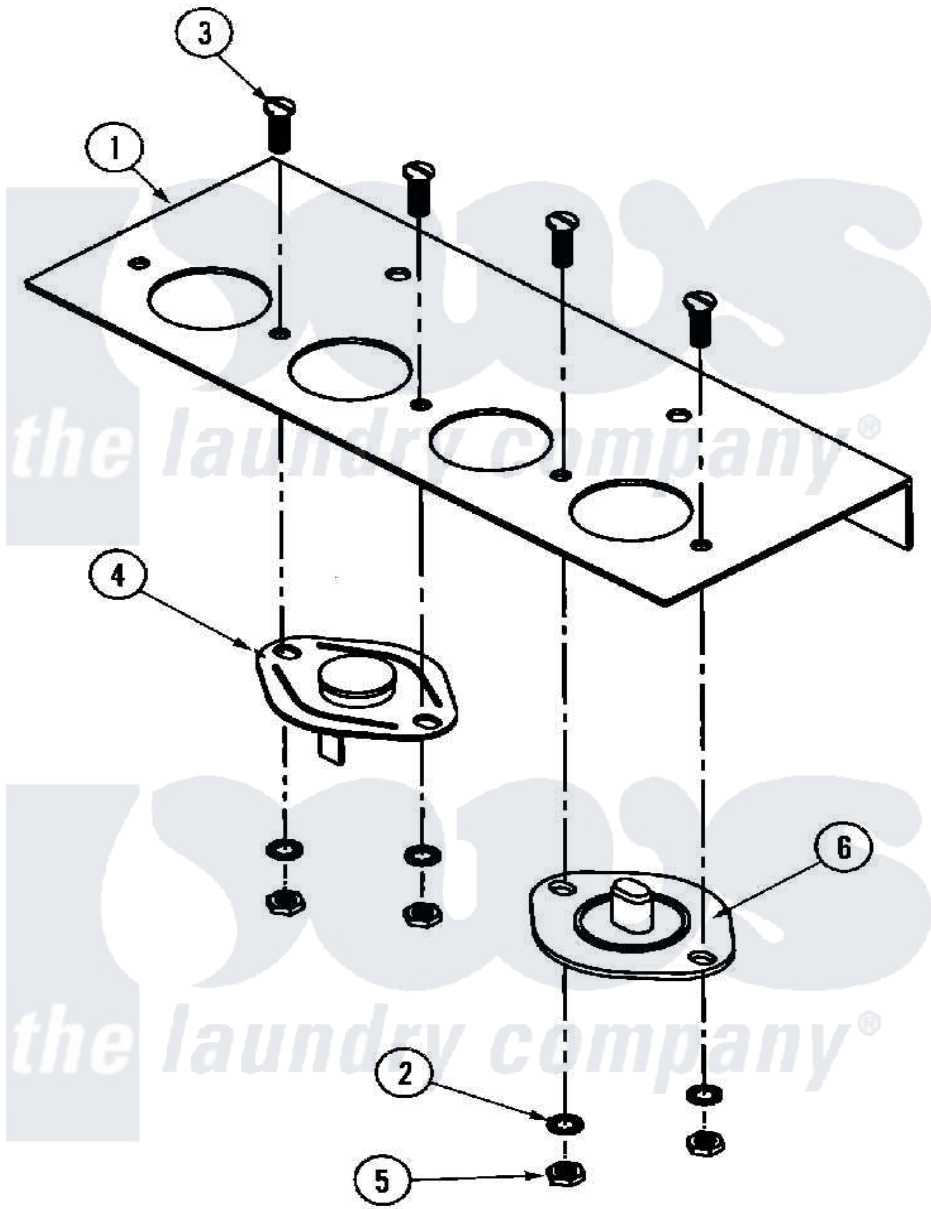

Maytag MLG32PDBWS 20 - TEMP. SENSOR BRACKET ASSY.

Maytag Residential Maytag MLG32PDBWS Dryer Parts Parts Diagram 20 - TEMP. SENSOR BRACKET ASSY.  
 Click on the part number to view part

Item	Original Part Number	Replaced By	Status	Part Description
000	W10124350		Not Available	ORDER PARTS FROM AMERICAN DRYER CORP AT 508-678-9000
001	A311505	<a href="#">W10146809</a>		Ad-435 Sen
"	A882186	<a href="#">882186</a>		435B Senso
002	A153010	<a href="#">153010</a>		6 Internal
003	A150005			6-32 X 1 4
004	A130118		Not Available	THERMOSTAT (170 DEGREE)
005	A152000			6-32 HEX N
006	A130117		Not Available	THERMISTER
007	A821987	<a href="#">821987</a>		ADG-435 To
"	A921988		Not Available	HARNES, SENSOR (LWR)