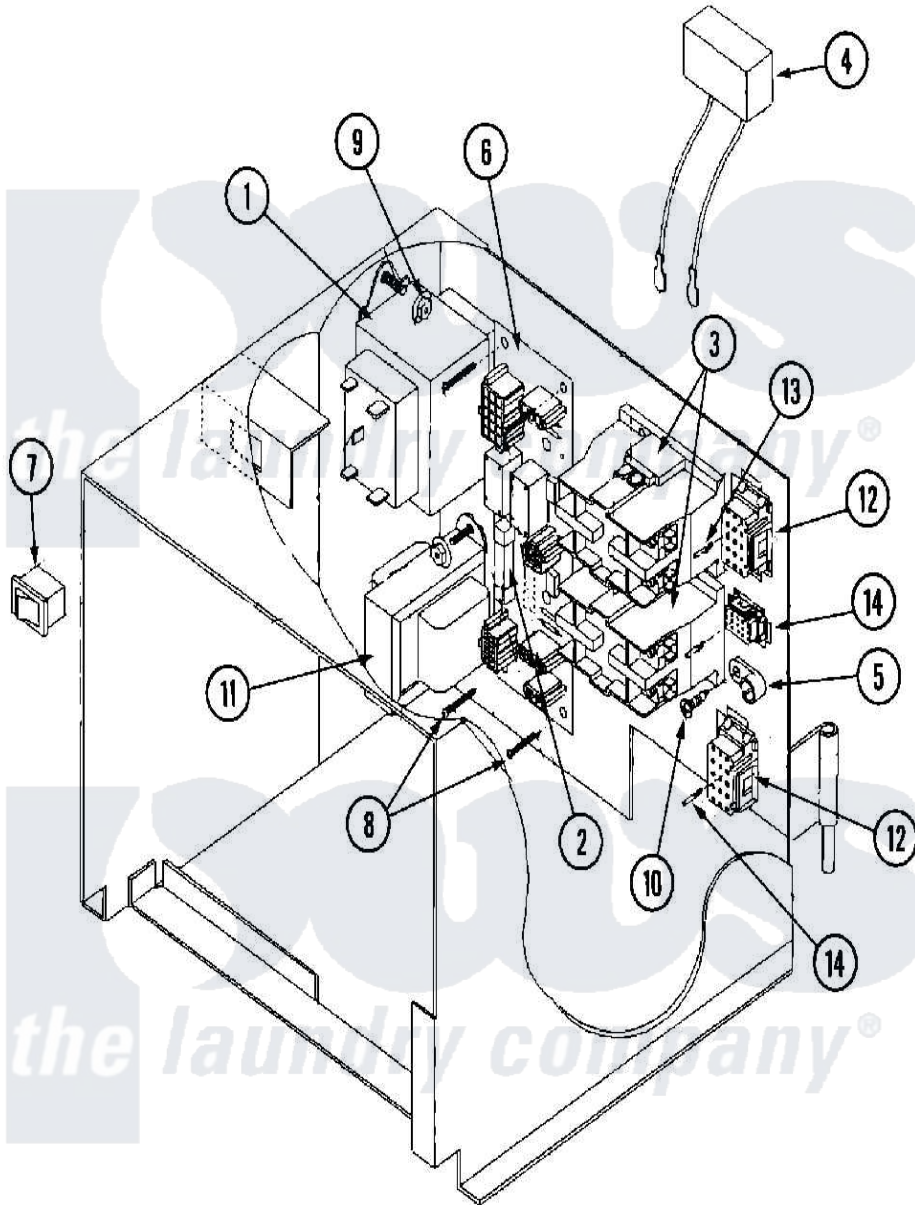

Maytag MLG32PDBWW 02 - CONTROL BOX ASSEMBLY

Maytag Residential Maytag MLG32PDBWW Dryer Parts Parts Diagram 02 - CONTROL BOX ASSEMBLY
 Click on the part number to view part

Item	Original Part Number	Replaced By	Status	Part Description
000	W10124350		Not Available	ORDER PARTS FROM AMERICAN DRYER CORP AT 508-678-9000
001	A132068	W10146736		Transformer
002	A136057	W10146739		0.5 A 250
003	A132475	W10146737		SQ D Dp 24
004	A824828	W10147397		RC Network
005	A121010	121010		14-4 Termi
006	A137241	W10146744		435 Connec
007	A122401	122401		Rocker Sty
008	A150005			6-32 X 1 4
009	A151001	W10146764		8-32 Pal N
010	A150300	5307527001		Switch
011	A821982	821982		ADG-435 24
012	A122626	122626		15P Umnl C
013	A122705	122705		Umnl Sok 2
014	A122631	122631		06P Umnl C