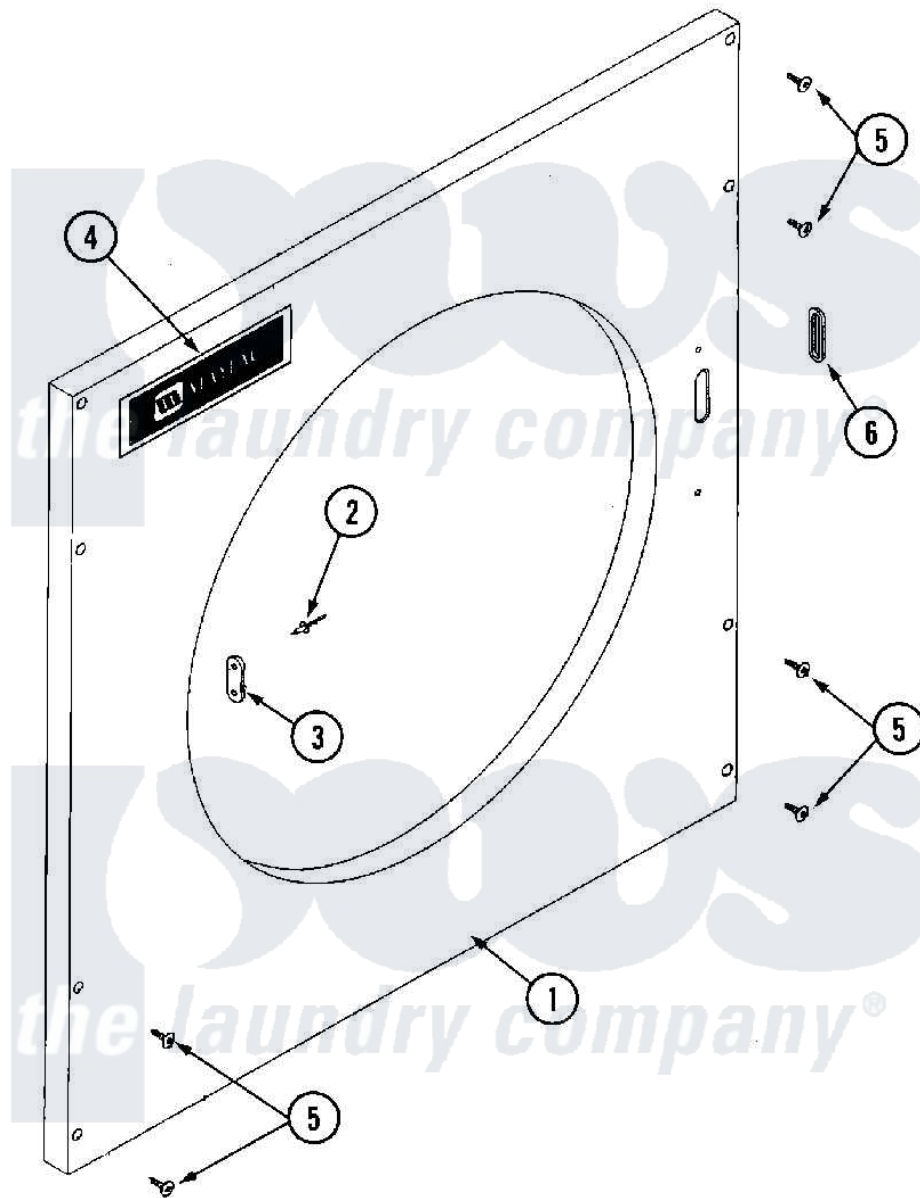

Maytag MLG32PDBWW 03 - UPPER FRONT PANEL ASSEMBLY

Maytag Residential Maytag MLG32PDBWW Dryer Parts Parts Diagram 03 - UPPER FRONT PANEL ASSEMBLY
 Click on the part number to view part

Item	Original Part Number	Replaced By	Status	Part Description
000	W10124350		Not Available	ORDER PARTS FROM AMERICAN DRYER CORP AT 508-678-9000
001	A881973	881973		White 320
"	A881974		Not Available	PANEL, FRONT (UPR-ALM)
"	A882182	W10148628		Bisque 320
002	A154215	154215		5 32 X 1 4
003	A170330		Not Available	LATCH, DOOR (FRICTION)
004	A311122	W10146808		Ad330-435
"	A882027	W10148564		Maytag Log
005	A150309	W10146761		10-16 X 1
006	A121405	121405		Rubber Gro