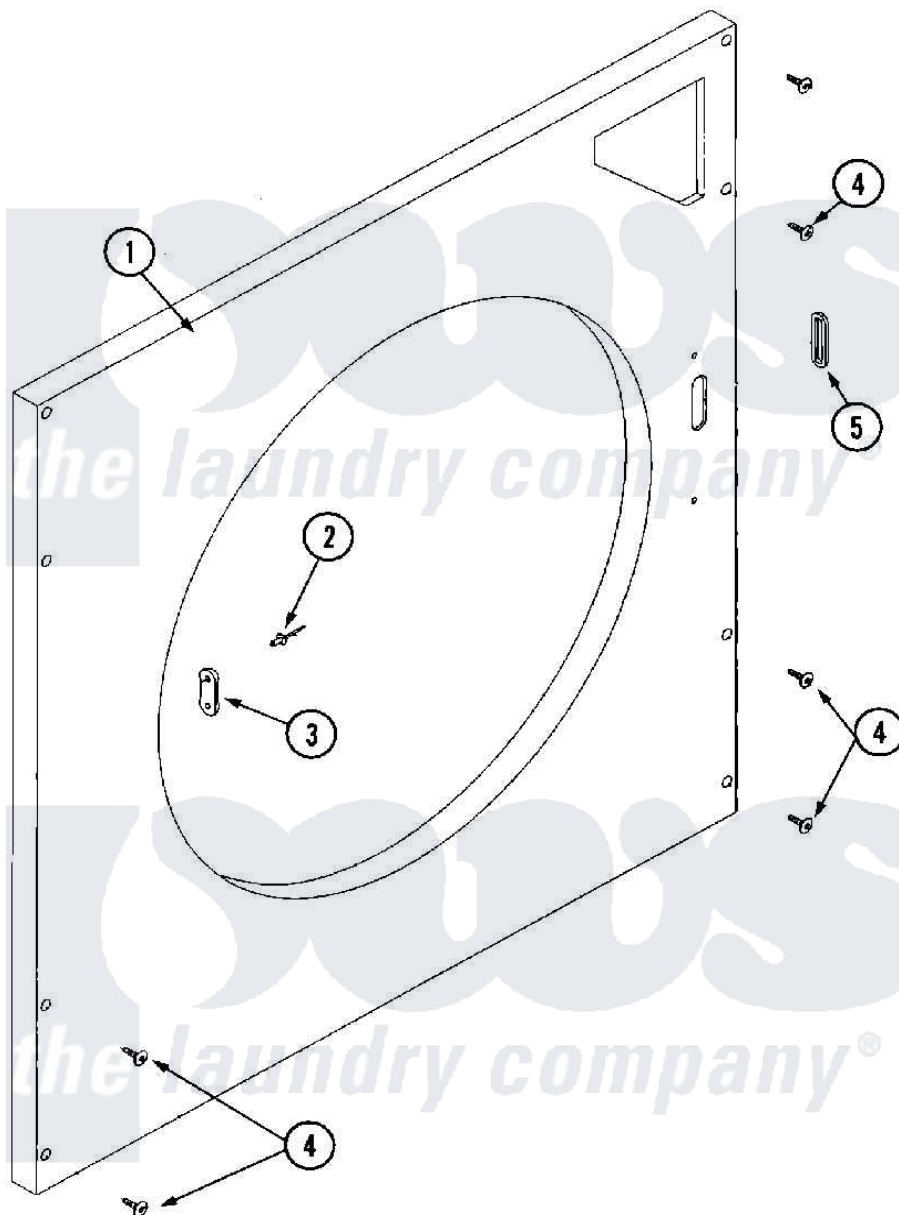

Maytag MLG32PDBWW 04 - LOWER FRONT PANEL ASSEMBLY

Maytag Residential Maytag MLG32PDBWW Dryer Parts Parts Diagram 04 - LOWER FRONT PANEL ASSEMBLY
 Click on the part number to view part

Item	Original Part Number	Replaced By	Status	Part Description
000	W10124350		Not Available	ORDER PARTS FROM AMERICAN DRYER CORP AT 508-678-9000
001	A882061	W10148584		320 Thru 4
"	A882062		Not Available	PANEL, FRONT (LWR-ALM)
"	A882183	W10148629		320 Thru 4
002	A154215	154215		5 32 X 1 4
003	A170330		Not Available	LATCH, DOOR (FRICTION)
004	A150309	W10146761		10-16 X 1
005	A121405	121405		Rubber Gro