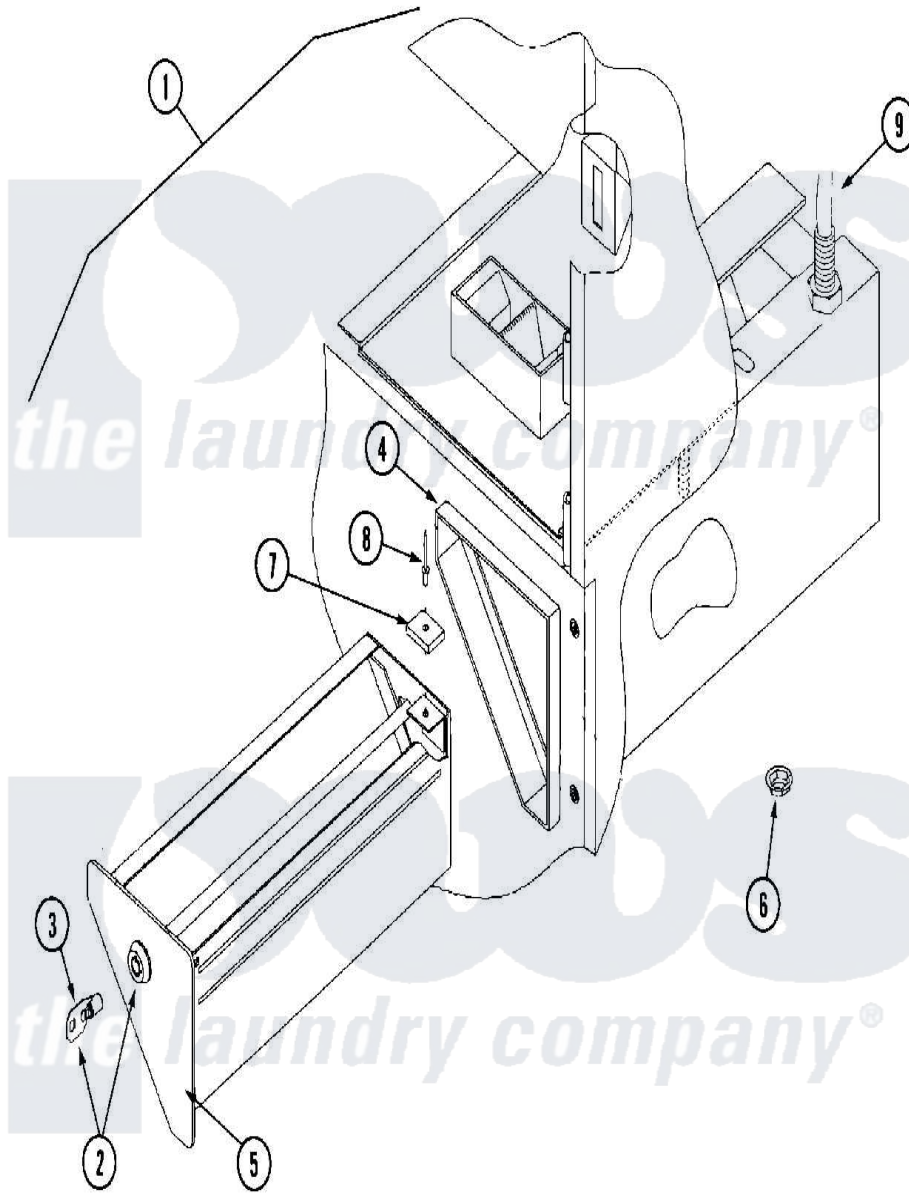

Maytag MLG32PDBWW 05 - COIN VAULT ASSEMBLY

Maytag Residential Maytag MLG32PDBWW Dryer Parts Parts Diagram 05 - COIN VAULT ASSEMBLY
 Click on the part number to view part

Item	Original Part Number	Replaced By	Status	Part Description
000	W10124350		Not Available	ORDER PARTS FROM AMERICAN DRYER CORP AT 508-678-9000
001	A881981	W10148545		White Ad-4
"	A881982	W10148546		Beige Ad-4
"	A882063	W10148585		White Ad-4
002	A160036	160036		SeCurity C
003	A160136	160136		Replacement
004	A801519	801519		Ad-435 Coi
"	A881975	W10148539		White 320
"	A881976	W10148540		Beige 320
"	A882064	W10148586		Beige Ad-4
005	A882028	882028		Ad 330 435
"	A882029	W10148565		Ad 330 435
"	A882184	W10148630		Ad 330 435
006	A152014	152014		1 4-20 Ser
007	102103			(PRIOR SER.No.828113UH -

007	102102		WHT)
"	A102102	102102	Door Magnet
"	NLA		Not Available MAGNET
008	A154215	154215	5 32 X 1 4
009	A824807	824807	Rotational
"	A884807		Not Available SWITCH, SENSOR