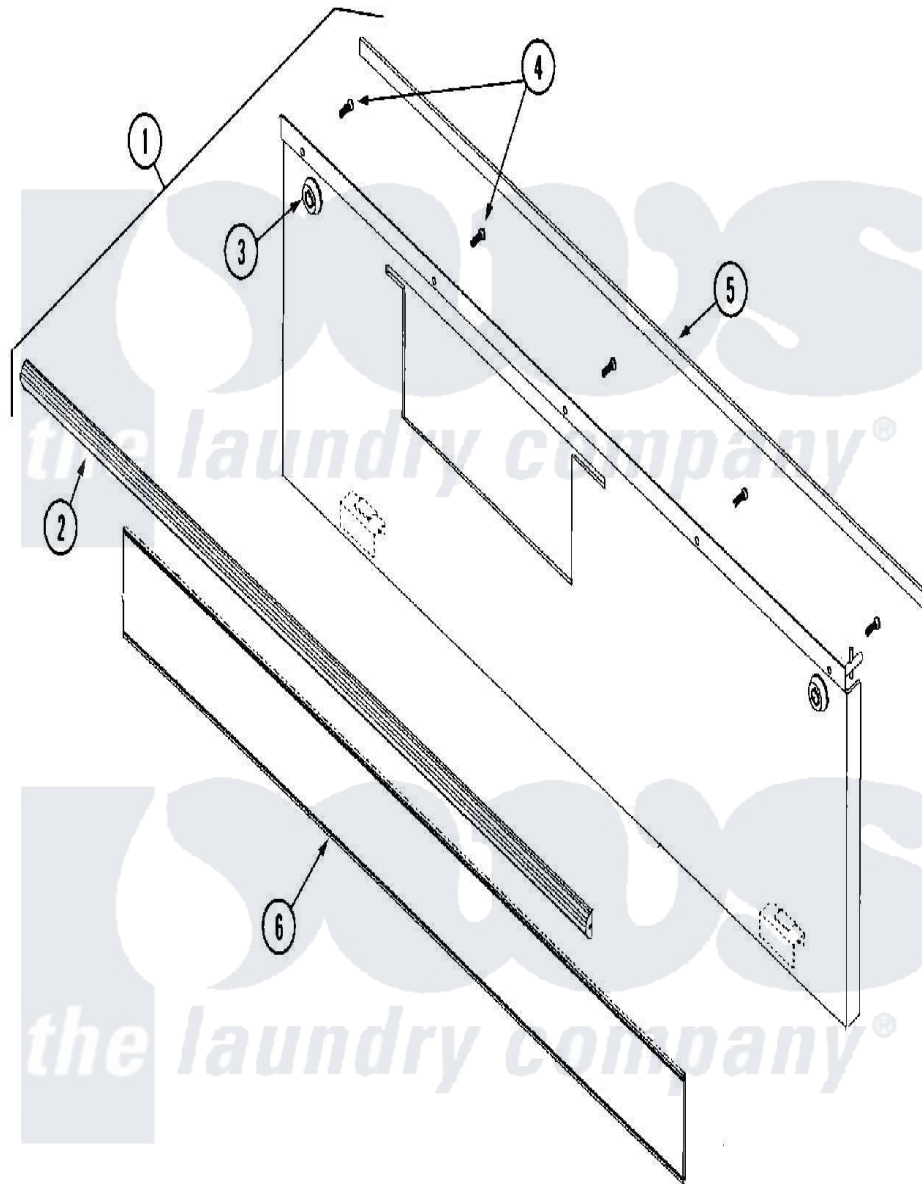

Maytag MLG32PDBWW 06 - LINT DOOR ASSEMBLY

Maytag [Residential Maytag MLG32PDBWW Dryer Parts](#) Parts Diagram 06 - LINT DOOR ASSEMBLY
 Click on the part number to view part

Item	Original Part Number	Replaced By	Status	Part Description
000	W10124350		Not Available	ORDER PARTS FROM AMERICAN DRYER CORP AT 508-678-9000
001	A816135	816135		435 Low Po
"	A850781	850781		320-330-43
"	A881979	W10148543		White ADG-
"	A881983	W10148547		White Ad-4
"	A881984	881984		Beige Ad-4
"	A882198	882198		435B Bisqu
002	A180224	180224		435 Control L
003	A160040	160040		Dp Control
"	A160140	160140		Key Only F
004	A150201	150201		10-32 X 1
005	A117602		Not Available	TAPE, NOISE SUPPRESSOR
"	A117603	117603		1 8 X 9 1
"	A117604	117604		1 8 Thk X
006	A117516	117516		1 32 X 1 2

"	A121513	W10146709	Microplast
"	A180229	180229	435 Kick T
"	A322844		Trim, Kick