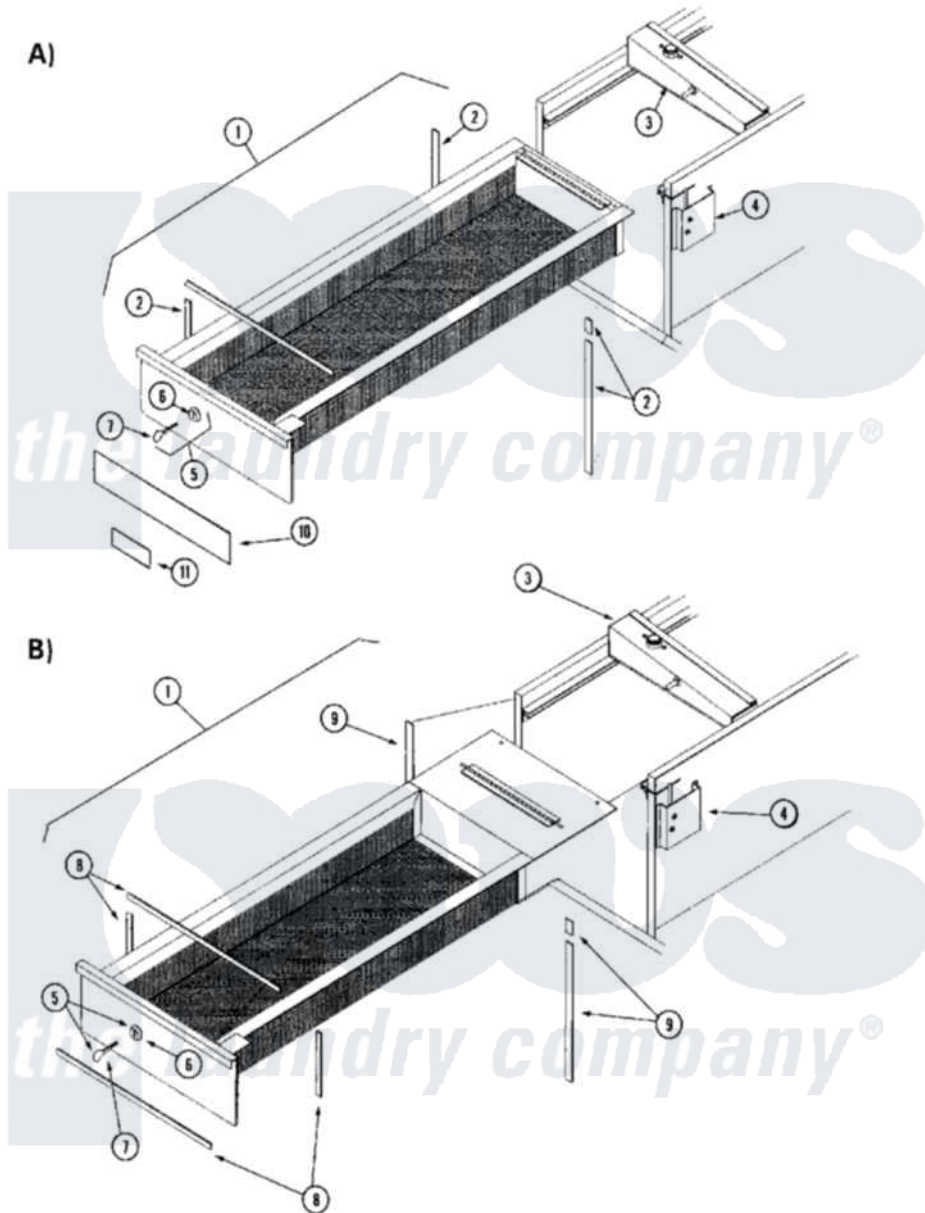

Maytag MLG32PDBWW 07 - LINT DRAWER ASSEMBLY

Maytag [Residential Maytag MLG32PDBWW Dryer Parts](#) Parts Diagram 07 - LINT DRAWER ASSEMBLY
 Click on the part number to view part

Item	Original Part Number	Replaced By	Status	Part Description
000	W10124350		Not Available	ORDER PARTS FROM AMERICAN DRYER CORP AT 508-678-9000
001	A815842	815842		Ad-436 Lin
"	A881983	W10148547		White Ad-4
"	A881984	881984		Beige Ad-4
"	A882086	W10148600		435 Lint D
"	A882087	W10148601		435 Lint D
"	A882195	882195		435B Bisqu
"	A882196	W10148635		435B White
002	A117600		Not Available	TAPE, NOISE SUPPRESSOR (SOLD IN FEET)
003	A311505	W10146809		Ad-435 Sen
004	A304039	W10149332		320 Lint S
005	A160039			4451 LINT
006	A160034	160034		1 3 8 X 3
007	A160140	160140		Key Only F

008	A117604	117604	1 8 Thk X
009	A117605	117605	1 4thk X 3
010	A114074		LABEL (OPERATING INSTRUCTIONS)
"	A114526		LABEL, OPERATING INST / WHT
"	A114527		LABEL, OPERATING INST / BSQ
011	A112280		LABEL (CLEAN LINT SCREEN)