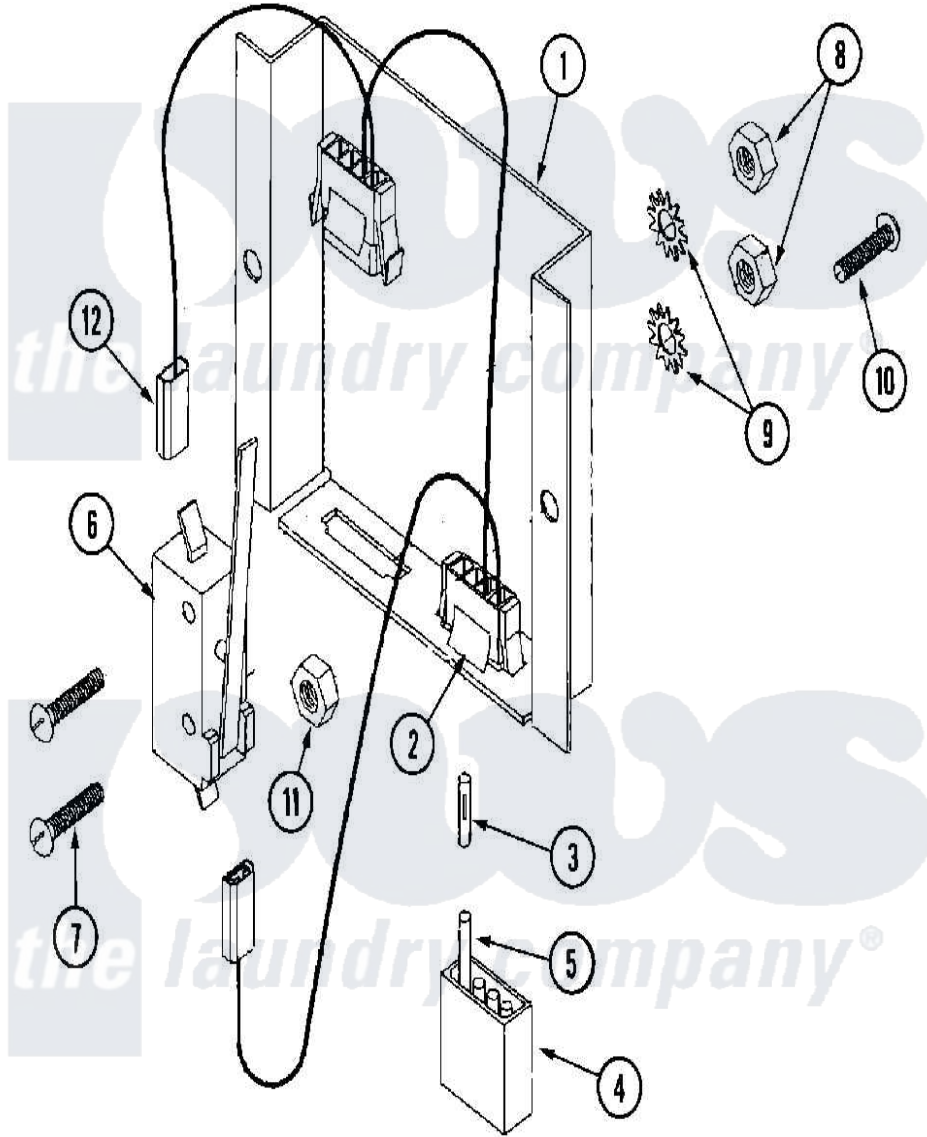

**Maytag MLG32PDBWW 08 - LINT DRAWER SWITCH ASSEMBLY
(MLG32PDAWx)**

Maytag Residential Maytag MLG32PDBWW Dryer Parts Parts Diagram 08 - LINT DRAWER SWITCH ASSEMBLY
(MLG32PDAWx)

Click on the part number to view part

Item	Original Part Number	Replaced By	Status	Part Description
000	W10124350		Not Available	ORDER PARTS FROM AMERICAN DRYER CORP AT 508-678-9000
001	A304039	W10149332		320 Lint S
002	A122605	122605		4 Pin Cmnl
003	A122701	122701		MNL Socket
004	A122604	W10146714		4 Pin Cmnl
005	A122700	122700		MNL Pin S
006	A136992	W10146740		Lint Drawer
007	A150002	150002		6-32 X 1
008	A152000			6-32 HEX N
009	A153010	153010		6 Internal
010	A150001	150001		6-32 X 1 2
011	A152013	152013		6-32 Hex N
012	A121028	121028		1 4 X.032