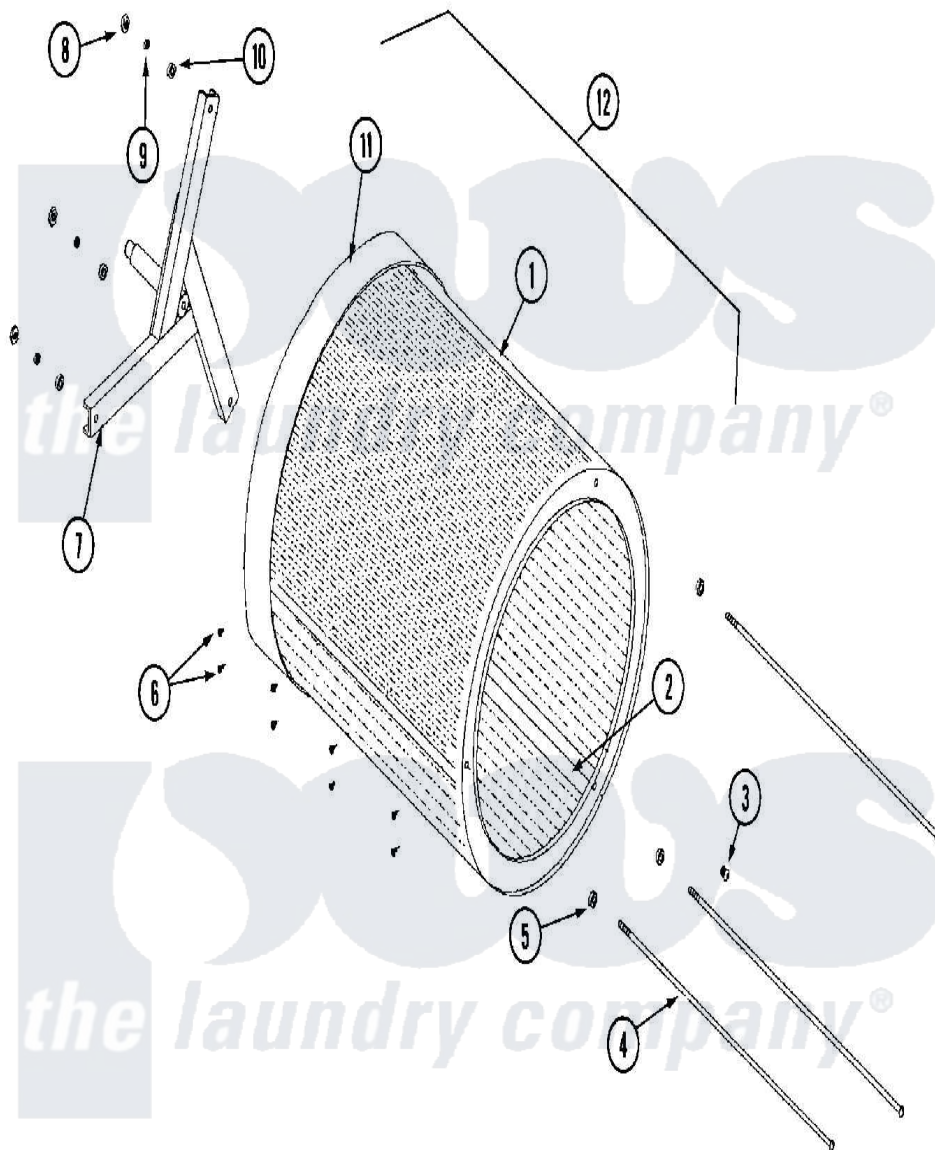

Maytag MLG32PDBWW 09 - TUMBLER AND SUPPORT ASSEMBLY

Maytag Residential Maytag MLG32PDBWW Dryer Parts Parts Diagram 09 - TUMBLER AND SUPPORT ASSEMBLY
 Click on the part number to view part

Item	Original Part Number	Replaced By	Status	Part Description
000	W10124350		Not Available	ORDER PARTS FROM AMERICAN DRYER CORP AT 508-678-9000
001	A800722	800722		330 430 Tb
"	A882192	W10148632		435B Tumbler
002	A301315	W10146782		285 330 23
"	A301316	301316		330 285 23
003	A150518	150518		5 16-18 X
004	A100915	100915		3 8-16 X 3
"	A882050	W10148581		31 Tierod
005	A153001	153001		5 16 Flat
"	A153004	153004		3 8 X 1
006	A150309	W10146761		10-16 X 1
007	A850064	850064		Ad-430 Tumbler
008	A152004	8182933		Nut, Hex
"	A152005	152005		3 8-16 Hex
009	A153002	8182939		Washer, Lock

"	A153005	153005	3 8 Split
010	A153001	153001	5 16 Flat
"	A153004	153004	3 8 X 1
011	A116003	116003	Felt Seal
"	A401010	401010	3M 847 CO
012	A800797	800797	435 Tumbler
"	A882180	W10148626	435B Tumbler