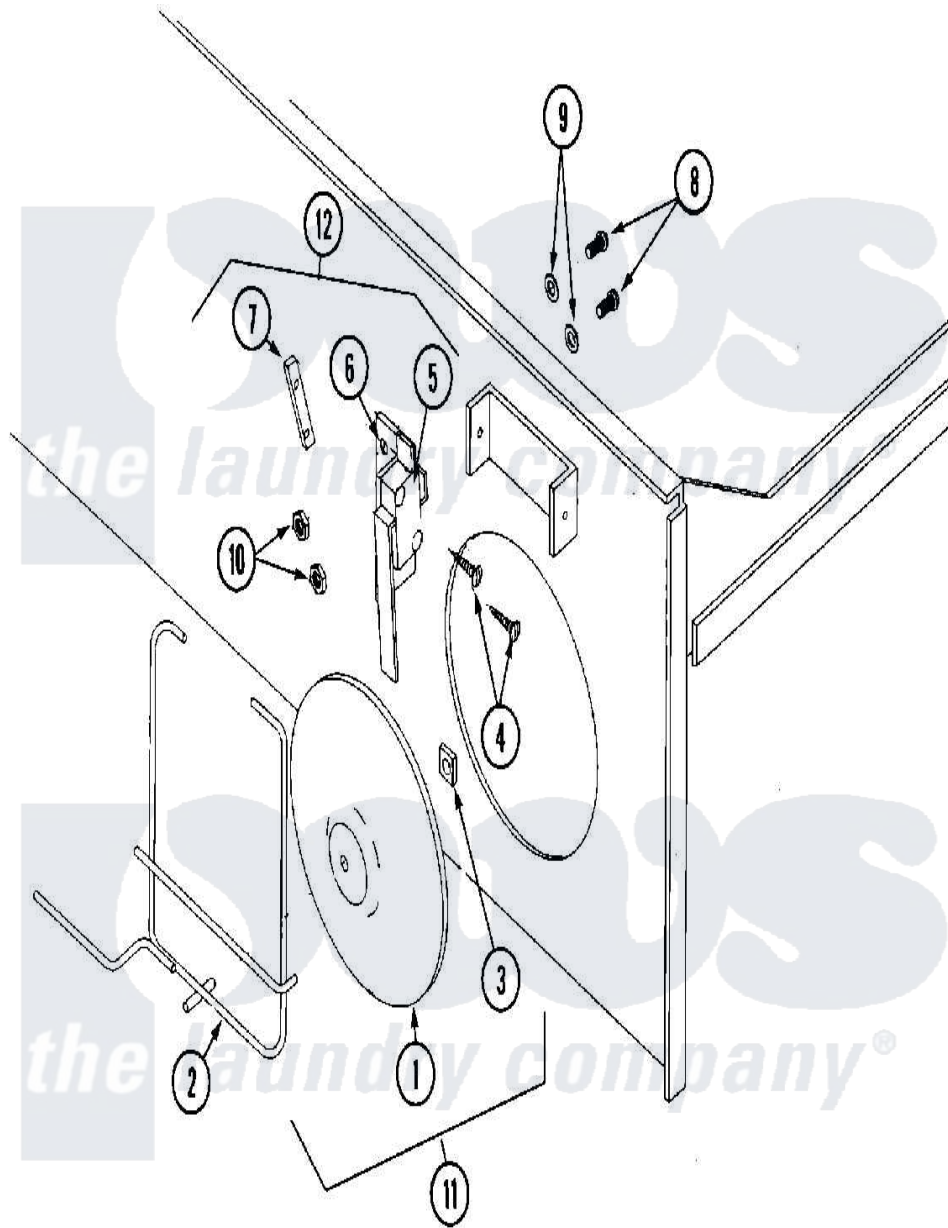

Maytag MLG32PDBWW 14 - SAIL SWITCH ASSEMBLY

Maytag Residential Maytag MLG32PDBWW Dryer Parts Parts Diagram 14 - SAIL SWITCH ASSEMBLY
 Click on the part number to view part

Item	Original Part Number	Replaced By	Status	Part Description
000	W10124350		Not Available	ORDER PARTS FROM AMERICAN DRYER CORP AT 508-678-9000
001	A319206		Not Available	DAMPER, SAIL SWITCH
002	A105550	W10146642		320 330 43
003	A154002	154002		1 8 Push O
004	A150303	150303		4 X 3 4 P
005	A122200	122200		Sail Switch
"	A802807	W10147081		320 330 43
006	A319208	319208		320 330 43
007	A154004	154004		Tinnerman
008	A150001	150001		6-32 X 1 2
009	A153010	153010		6 Internal
010	A152000			6-32 HEX N
011	A802805		Not Available	SAIL SWITCH ROD & DAMPER ASSY. (INCL. ITEMS 1 THRU 3)