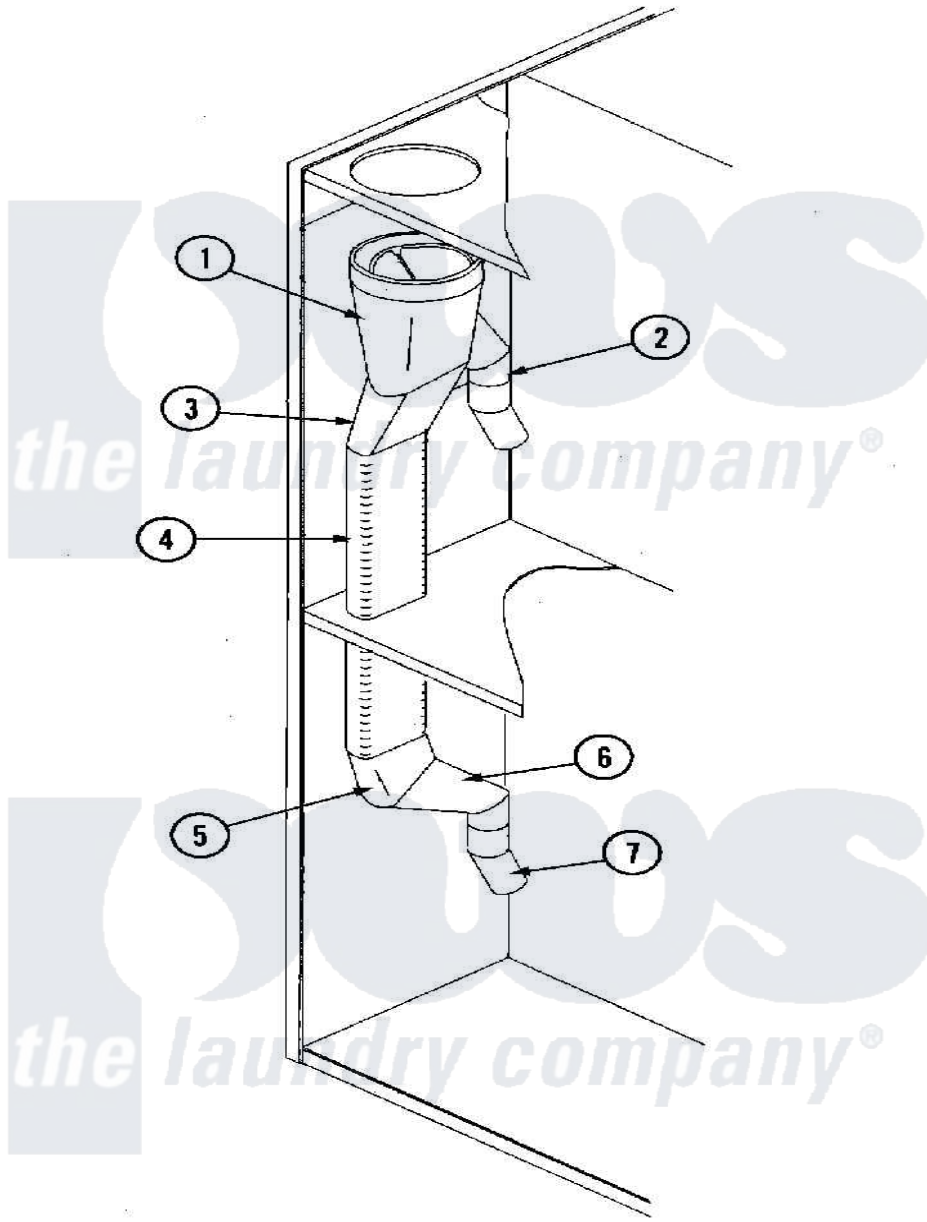

Maytag MLG32PDBWW 15 - EXHAUST DUCTING ASSEMBLY

Maytag Residential Maytag MLG32PDBWW Dryer Parts Parts Diagram 15 - EXHAUST DUCTING ASSEMBLY
 Click on the part number to view part

Item	Original Part Number	Replaced By	Status	Part Description
000	W10124350		Not Available	ORDER PARTS FROM AMERICAN DRYER CORP AT 508-678-9000
001	A143535	143535		8 X 6 X
002	A143536	143536		6 Diameter 45
003	A145327		Not Available	BOOT, STRAIGHT (6" RD X 7" OV)
004	A145539		Not Available	DUCT (15 1/2")
005	A143537	143537		7 Oval 45
006	A143538	143538		6 Diameter X 7
007	A117505	117505		Aluminum H
"	A143536	143536		6 Diameter 45