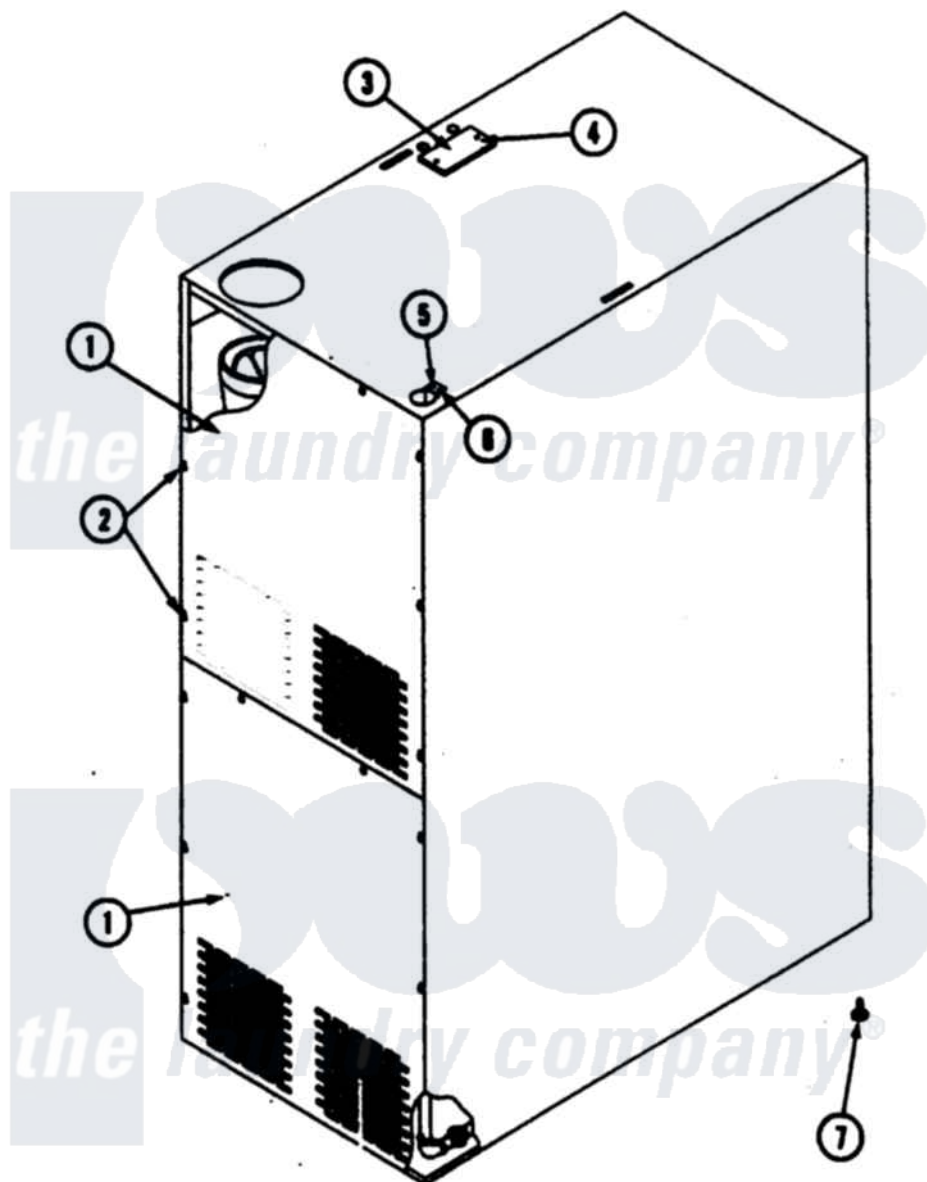

# Maytag MLG32PDBWW 16 - BACKGUARD ASSEMBLY

Maytag [Residential Maytag MLG32PDBWW Dryer Parts](#) Parts Diagram 16 - BACKGUARD ASSEMBLY  
 Click on the part number to view part

Item	Original Part Number	Replaced By	Status	Part Description
000	W10124350		Not Available	ORDER PARTS FROM AMERICAN DRYER CORP AT 508-678-9000
001	NLA		Not Available	PANEL, BACK
002	A150301	<a href="#">150301</a>		8-18 X 7
003	A315014	<a href="#">315014</a>		320 330 43
004	A150301	<a href="#">150301</a>		8-18 X 7
005	A318702	<a href="#">318702</a>		230 530 To
006	A150300	<a href="#">5307527001</a>		Switch
007	A103500			LEVELING L