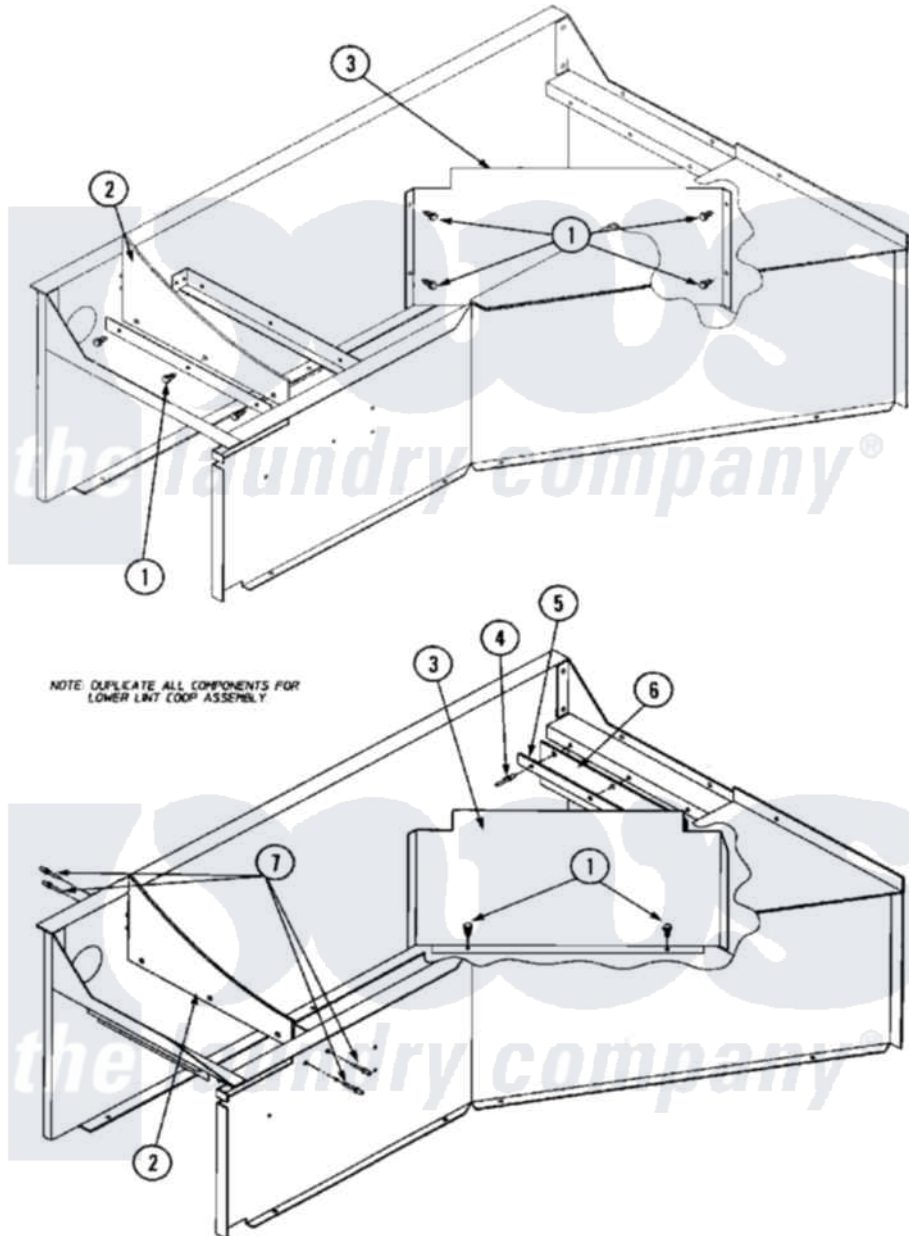

Maytag MLG32PDBWW 19 - LINT COOP ASSEMBLY

Maytag [Residential Maytag MLG32PDBWW Dryer Parts](#) Parts Diagram 19 - LINT COOP ASSEMBLY
 Click on the part number to view part

Item	Original Part Number	Replaced By	Status	Part Description
000	W10124350		Not Available	ORDER PARTS FROM AMERICAN DRYER CORP AT 508-678-9000
001	A150300	5307527001		Switch
002	A881245	W10148253		435 Front
"	A882249	W10148659		Ad-435 Wir
003	A311527		Not Available	BAFFLE, LINT COOP
004	A154200			5 32 RIVE
005	A317650		Not Available	RETAINER, FELT SEAL
006	A116012	116012		2 1/2 X 10
007	A154200			5 32 RIVE
008	A800979			Lint Coop Weldment