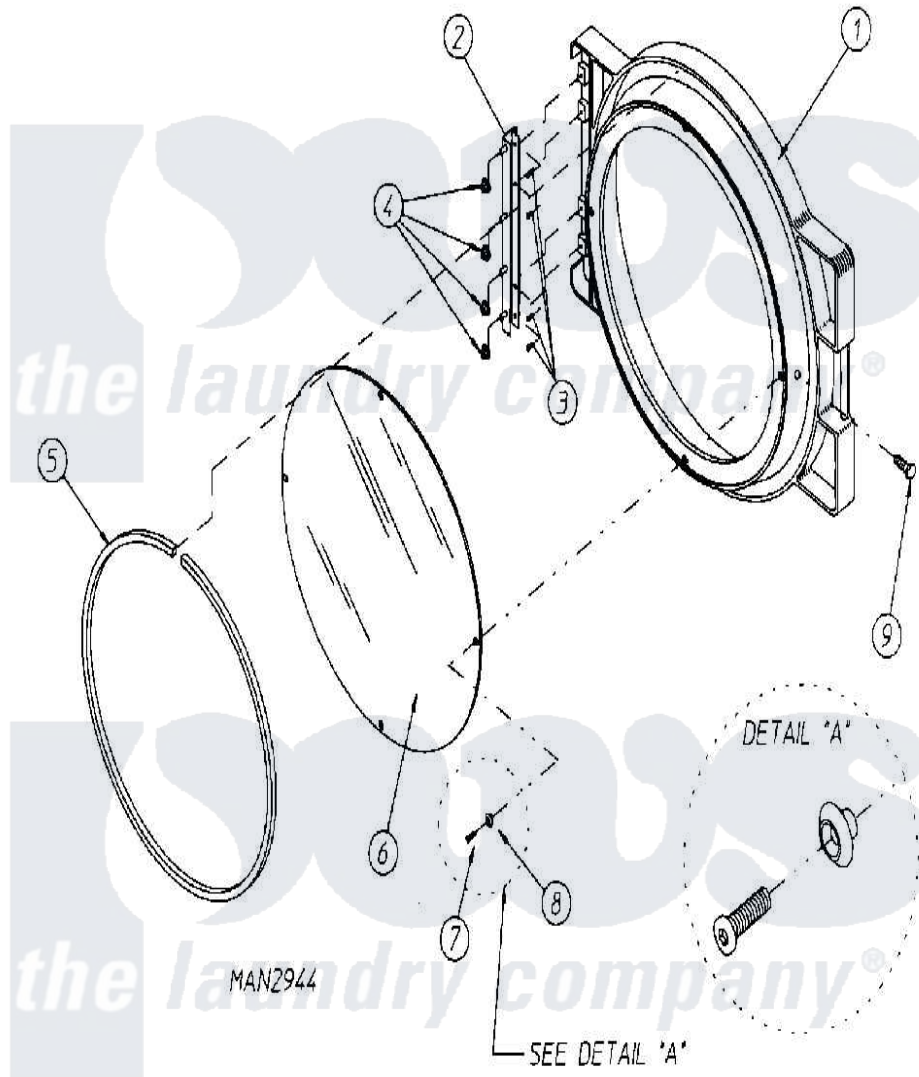

Maytag MLG32PDBWW 20 - DOOR ASSEMBLY

Maytag Residential Maytag MLG32PDBWW Dryer Parts Parts Diagram 20 - DOOR ASSEMBLY
 Click on the part number to view part

Item	Original Part Number	Replaced By	Status	Part Description
000	W10124350		Not Available	ORDER PARTS FROM AMERICAN DRYER CORP AT 508-678-9000
001	A103062			Hinge Pin
"	A881422		Not Available	DOOR ASSEMBLY COMPLETE (BLK) (INCL ITEM No.'S 1 & 5 THRU 9)
"	A882963			Door Frame
002	A800448	800448		12 1 2 Ma
"	A801524		Not Available	BLACK DOOR HINGE
003	A150410	MC80MD		Elmntsurf
004	A152014	152014		1 4-20 Ser
005	A102349		Not Available	GASKET, DOOR (69 1/2")
"	A170730	170730		10.3 Oz Cl
006	A102212	102212		Main Door
007	A150448	150448		10-32 X 1
008	A170319	170319		Door Glass
009	A150431	150431		10x7 16 D