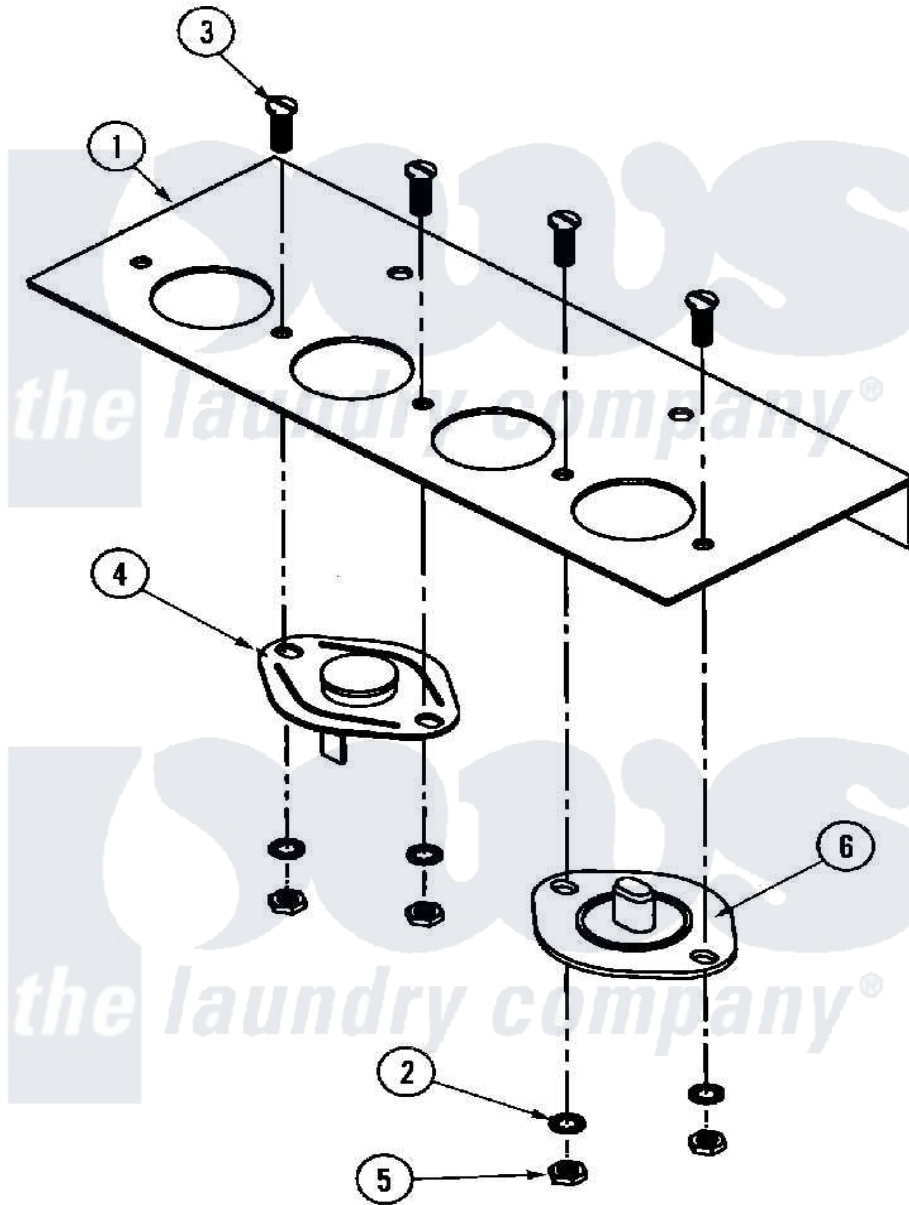

**Maytag MLG32PDBWW 22 - TEMP. SENSOR BRACKET ASSY.
(MLG32PDBWx)**

Maytag Residential Maytag MLG32PDBWW Dryer Parts Parts Diagram 22 - TEMP. SENSOR BRACKET ASSY.
(MLG32PDBWx)

[Click on the part number to view part](#)

Item	Original Part Number	Replaced By	Status	Part Description
000	W10124350		Not Available	ORDER PARTS FROM AMERICAN DRYER CORP AT 508-678-9000
001	A311505	W10146809		Ad-435 Sen
"	A882186	882186		435B Senso
002	A153010	153010		6 Internal
003	A150005			6-32 X 1 4
004	A130118		Not Available	THERMOSTAT (170 DEGREE)
005	A152000			6-32 HEX N
006	A130117		Not Available	THERMISTER
007	A821987	821987		ADG-435 To
"	A921988		Not Available	HARNES, SENSOR (LWR)