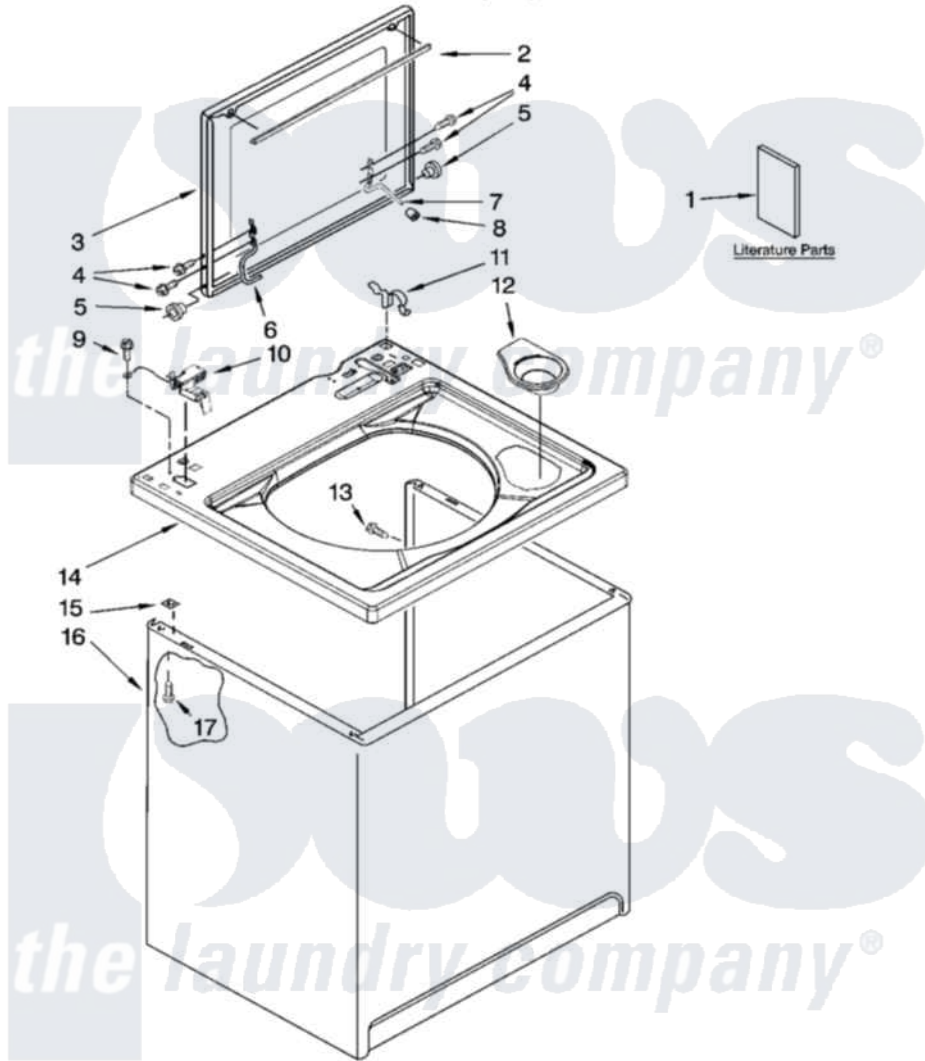

# Maytag MTW5570TQ0 01 - TOP AND CABINET PARTS

## TOP AND CABINET PARTS

For Model: MTW5570TQ0  
(White)

AUTOMATIC  
WASHER

IMPORTANT: All Part Numbers Listed Are Whirlpool Numbers. Source Parts Through Whirlpool.

02-07 Litho in U.S.A. (drd)

1

Part No. W10117068 Rev. B

[Maytag Residential Maytag MTW5570TQ0 Washer Parts](#) Parts Diagram 01 - TOP AND CABINET PARTS

[Click on the part number to view part](#)

Item	Original Part Number	Replaced By	Status	Part Description
1	W10092682		Not Available	Use & Care Guide
"	W10092688		Not Available	Feature Sheet
"	W10092705		Not Available	Energy Guide
"	W10113764		Not Available	Wiring Diagram
2	<a href="#">8054939</a>			Seal, Lid
3	W10093719	<a href="#">W10193865</a>		Lid
4	<a href="#">W10119828</a>			Screw, Lid Hinge Mounting
5	<a href="#">8319539</a>			Bearing, Lid Hinge
6	8559336	<a href="#">W10225136</a>		Hinge 7 Pad Assembly
7	<a href="#">54583</a>			Hinge, Lid
8	<a href="#">19119</a>			Bumper, Lid Hinge
9	<a href="#">3351614</a>			Screw, Gearcase Cover Mounting
10	<a href="#">8318084</a>			Switch, Lid
11	<a href="#">62780</a>			Clip, Top And Cabinet And Rear Panel
12	<a href="#">8565967</a>			Dispenser, Bleach

13	3357011	<a href="#">308685</a>	Side Trim )
14	<a href="#">8543488</a>		Top
15	62750		Spacer, Cabinet To Top (4)
16	<a href="#">63424</a>		Cabinet
17	<a href="#">3390631</a>		Screw, 10-16 X 3/8