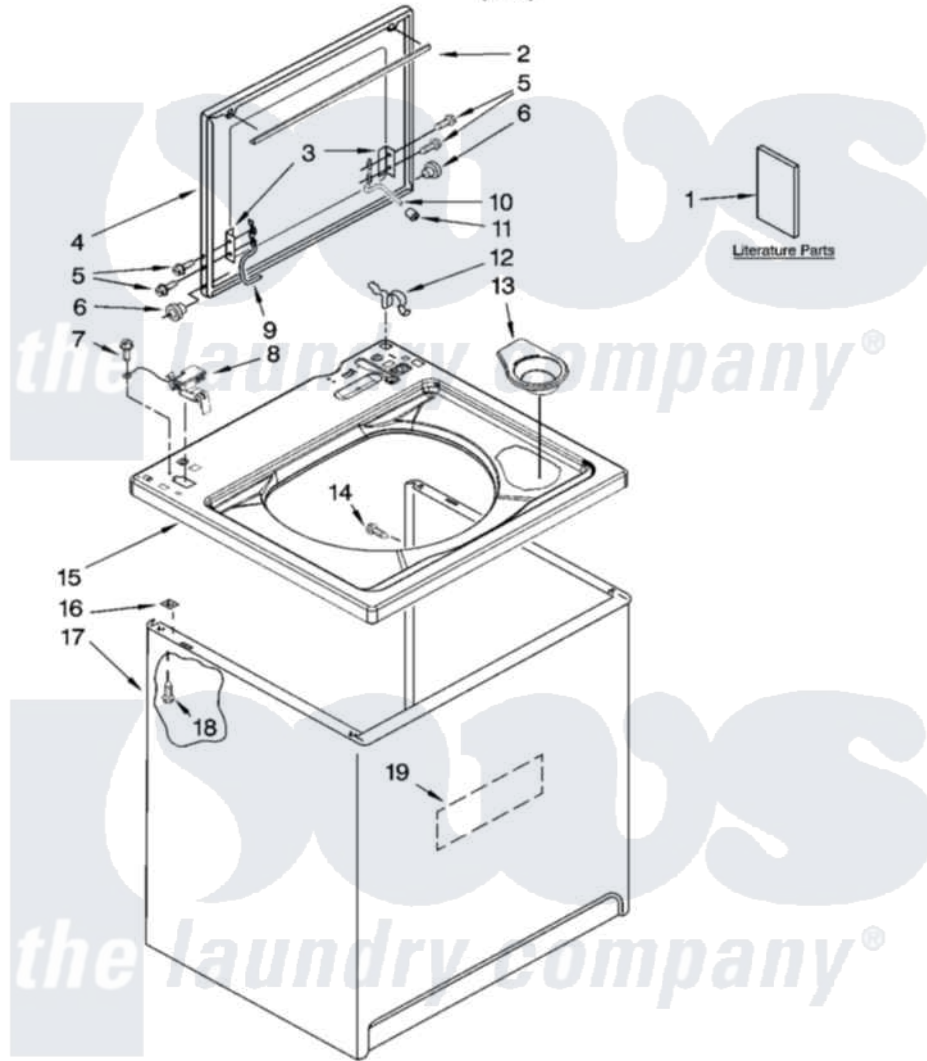

# Maytag MTW5600TQ0 01 - TOP AND CABINET PARTS

## TOP AND CABINET PARTS

For Model: MTW5600TQ0  
(White)

AUTOMATIC  
WASHER

IMPORTANT: All Part Numbers Listed Are Whirlpool Numbers. Source Parts Through Whirlpool.

2-07 Litho In U.S.A. (slc)

1

Part No. W10115603 Rev. B

[Maytag Residential Maytag MTW5600TQ0 Washer Parts](#) Parts Diagram 01 - TOP AND CABINET PARTS

[Click on the part number to view part](#)

Item	Original Part Number	Replaced By	Status	Part Description
1	W10092682		Not Available	Use & Care Guide
"	W10092688		Not Available	Feature Sheet
"	W10092706		Not Available	Energy Guide
"	W10111391		Not Available	Wiring Diagram
2	<a href="#">8054939</a>			Seal, Lid
3	<a href="#">21097</a>			Pad, Lid Hinge
4	W10093680	<a href="#">W10193865</a>		Lid
5	355274	<a href="#">W10119828</a>		Screw, Lid Hinge Mounting
6	<a href="#">8319539</a>			Bearing, Lid Hinge
7	<a href="#">3351614</a>			Screw, Gearcase Cover Mounting
8	<a href="#">8318084</a>			Switch, Lid
9	8559336	<a href="#">W10225136</a>		Hinge 7 Pad Assembly
10	<a href="#">54583</a>			Hinge, Lid
11	<a href="#">19119</a>			Bumper, Lid Hinge
12	<a href="#">62780</a>			Clip, Top And Cabinet And Rear Panel

13	<a href="#">8565967</a>		Dispenser, Bleach
14	3357011	<a href="#">308685</a>	Side Trim )
15	<a href="#">8543479</a>		Top
16	62750		Spacer, Cabinet To Top (4)
17	<a href="#">63424</a>		Cabinet
18	<a href="#">3390631</a>		Screw, 10-16 X 3/8
19	<a href="#">3976348</a>		Absorber, Sound