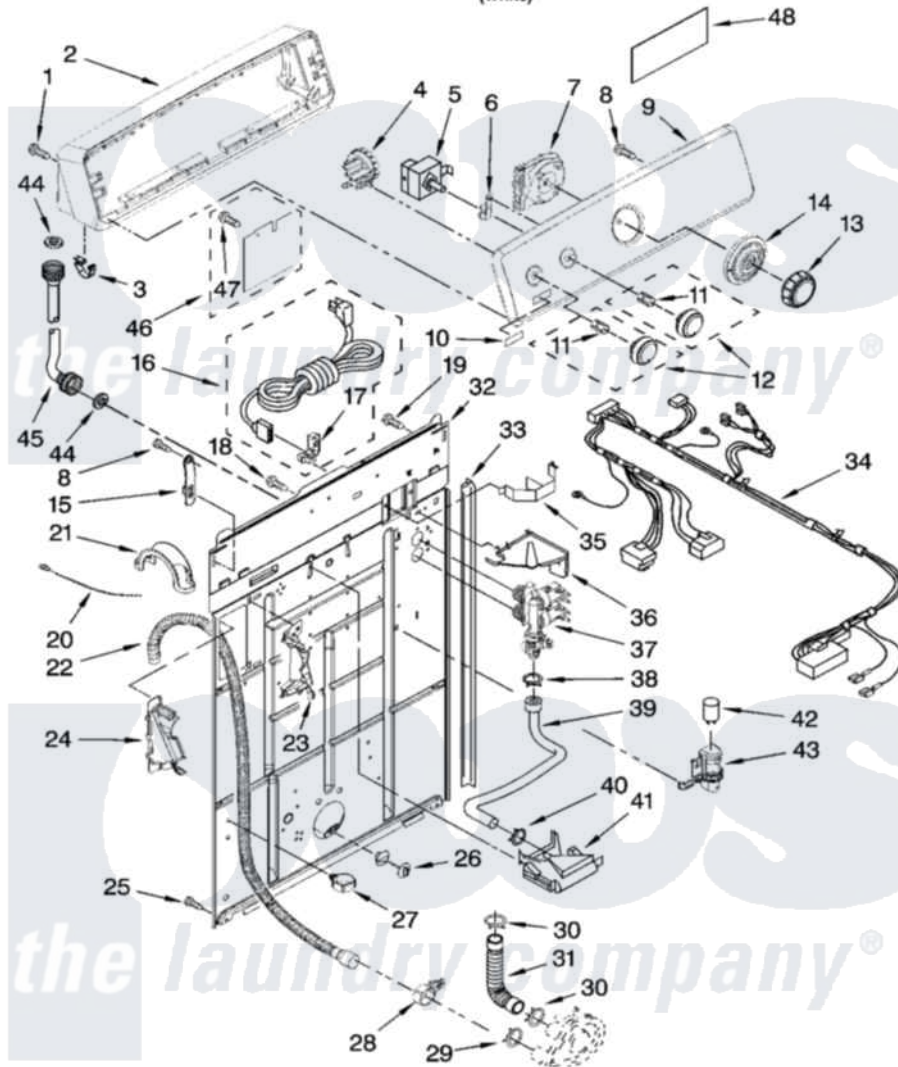

Maytag MTW5600TQ0 02 - CONTROLS AND REAR PANEL PARTS

CONTROLS AND REAR PANEL PARTS

For Model: MTW5600TQ0
(White)

IMPORTANT: All Part Numbers Listed Are Whirlpool Numbers. Source Parts Through Whirlpool.

W10115603

3

Maytag [Residential Maytag MTW5600TQ0 Washer Parts](#) Parts Diagram 02 - CONTROLS AND REAR PANEL PARTS
Click on the part number to view part

Item	Original Part Number	Replaced By	Status	Part Description
1	359625	487240		Screw, For Mtg. Service Capacitor
2	8579715		Not Available	Console Shell (Includes Item 3)
3	8312709			Clip-Console
4	8577844	W10339251		Switch-WL
5	8578338			Switch, Water Temperature
6	8317975			Restraint, Harness
7	W10111389			Timer
8	90767			Screw, 8A X 3/8 HeX Washer Head Tapping
9	W10089672	W10093739		Console
10	W10112569	W10203949		Medallion
11	8536939			Clip, Knob
12	W10110029			Knob, Control
13	W10110027			Knob, Timer
14	W10110028			Dial, Timer