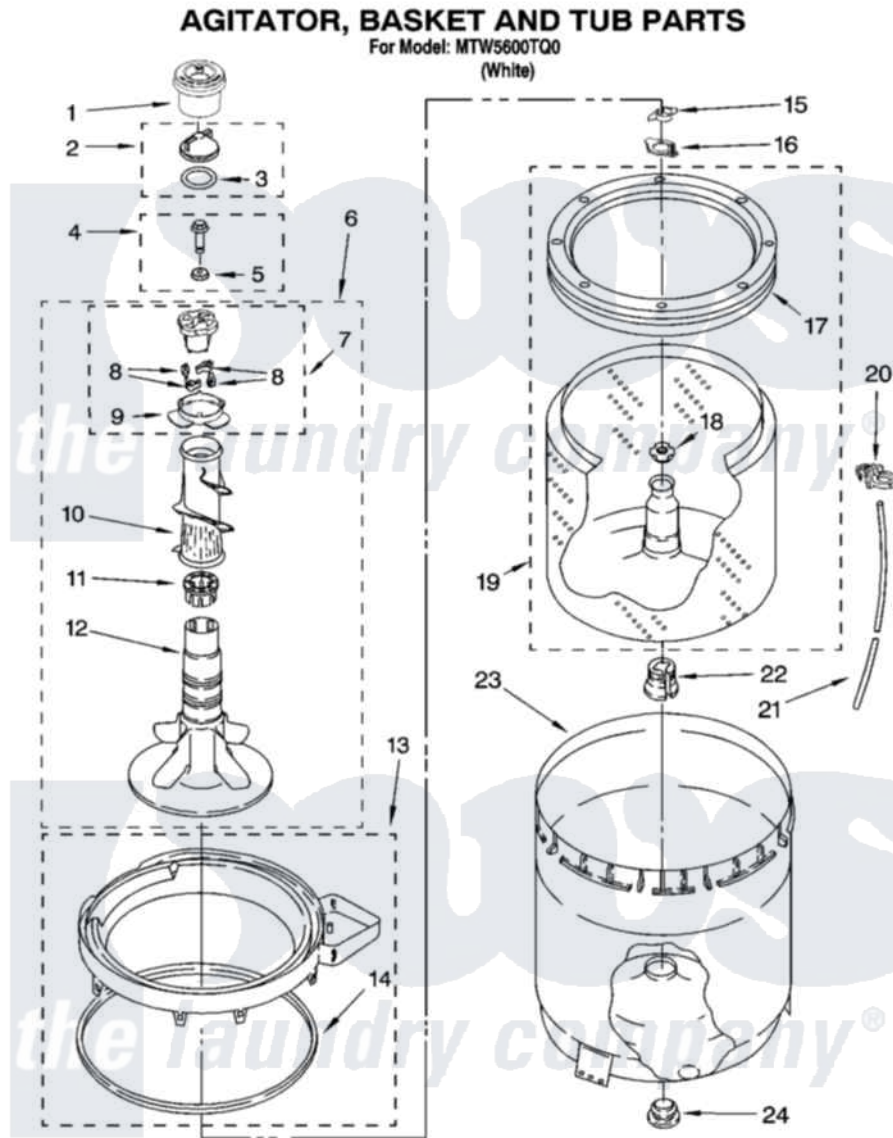

# Maytag MTW5600TQ0 03 - AGITATOR, BASKET AND TUB PARTS

IMPORTANT: All Part Numbers Listed Are Whirlpool Numbers. Source Parts Through Whirlpool.

W10115603

5

Maytag [Residential Maytag MTW5600TQ0 Washer Parts](#) Parts Diagram 03 - AGITATOR, BASKET AND TUB PARTS  
Click on the part number to view part

Item	Original Part Number	Replaced By	Status	Part Description
1	<a href="#">8565968</a>			Dispenser, Fabric Softener
2	3354733	<a href="#">W10074580</a>		Cap, Barrier
3	3348855	<a href="#">W10072840</a>		Fabric Softener
4	<a href="#">358237</a>			Screw And Washer
5	<a href="#">3949550</a>			Washer
6	<a href="#">W10093672</a>			Agitator
7	3363663	<a href="#">285811</a>		Cam-Agitator
8	3366877	<a href="#">80040</a>		Dog-Agitator
9	<a href="#">3363661</a>			Bearing, Driven Cam
10	<a href="#">3349019</a>			Auger, Agitator
11	3350389	<a href="#">285587</a>		Washer
12	<a href="#">W10110020</a>			Agitator
13	8528150	<a href="#">W10445870</a>		Ring-Tub
14	<a href="#">3976308</a>			Gasket, Tub Ring
15	<a href="#">3354845</a>			Clip, Agitator
16	<a href="#">8543666</a>			Washer, Agitator

17	8519788	<a href="#">387240</a>	Ring, Balance
18	<a href="#">21366</a>		Nut, Spanner
19	8526016	<a href="#">W10389328</a>	Clothes Container, Assembly
20	<a href="#">2219077</a>		Clip, Pressure Switch Hose
21	3347780	<a href="#">353244</a>	Hose, Pressure Switch
22	<a href="#">389140</a>		Tub Block, Basket Drive
23	<a href="#">63849</a>		Strain Relief, Power Cord
24	<a href="#">383727</a>		Gasket, Centerpodt