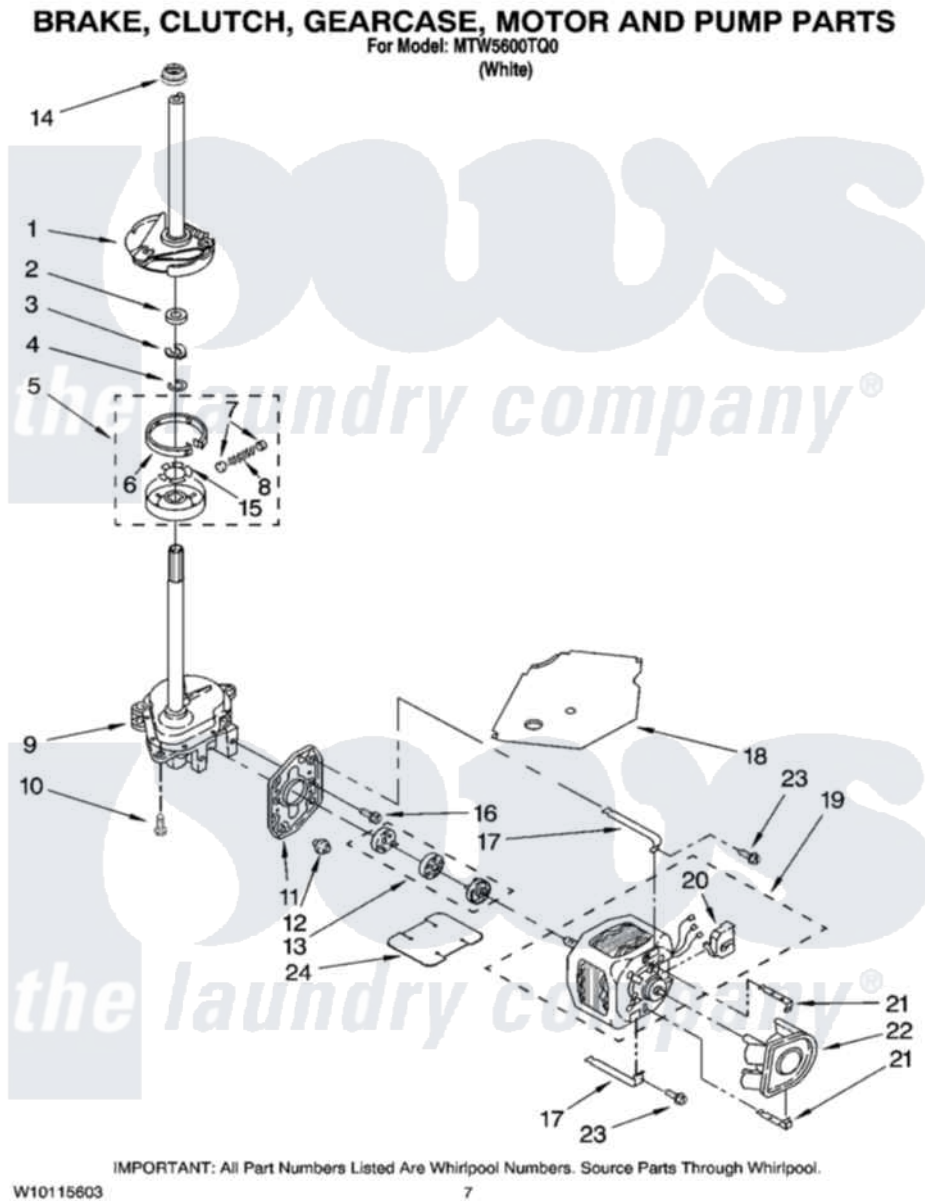

# Maytag MTW5600TQ0 04 - BRAKE, CLUTCH, GEARCASE, MOTOR AND PUMP PARTS

Maytag [Residential Maytag MTW5600TQ0 Washer Parts](#) Parts Diagram 04 - BRAKE, CLUTCH, GEARCASE, MOTOR AND PUMP PARTS  
Click on the part number to view part

Item	Original Part Number	Replaced By	Status	Part Description
1	388952	<a href="#">285792</a>		Basketdrive
2	<a href="#">63292</a>			Washer, Spin Tube Thrust
3	62697	<a href="#">W10080230</a>		Ring, Spin Tube Support
4	63283	<a href="#">285353</a>		Ring
5	3951311	<a href="#">285785</a>		Clutch
6	3951308	<a href="#">285790</a>		Lining
7	<a href="#">62646</a>			Cap, Clutch Spring
8	<a href="#">3946792</a>			Spring And Damper Assembly
9	3360630	<a href="#">3360629</a>		Gearcase
10	3357334	<a href="#">3400516</a>		Screw Anti-Rattle
11	<a href="#">62611</a>			Plate, Motor Mount To Gearcase
12	<a href="#">62691</a>			Grommet, Motor
13	3978849	<a href="#">285852A</a>		Coupling
14	<a href="#">8577374</a>			Seal, Centerpost

15	<a href="#">3355454</a>		Clip, Main Drive
16	<a href="#">3400516</a>		Screw Anti-Rattle
17	3349637	<a href="#">W10086010</a>	Retainer, Motor
18	<a href="#">3362089</a>		Shield, Tub To Motor
19	8528157	<a href="#">661600</a>	Motor, Main Drive
20	<a href="#">3952056</a>		Switch, Main Drive Motor
21	<a href="#">8546127</a>		Retainer, Pump
22	<a href="#">3363394</a>		Pump
23	3387485	<a href="#">273556</a>	Screw, 10-16 X 5/8
24	<a href="#">3946532</a>		Shield, Motor