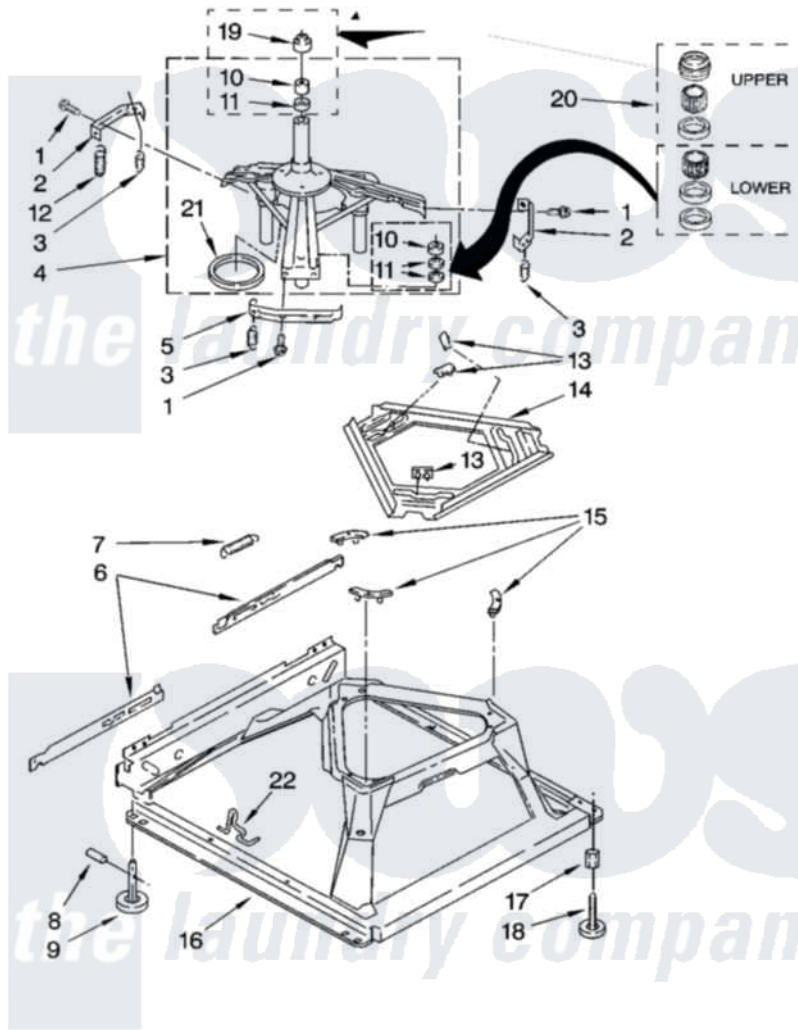

Maytag MTW5600TQ0 05 - MACHINE BASE PARTS

MACHINE BASE PARTS

For Model: MTW5600TQ0
(White)

IMPORTANT: All Part Numbers Listed Are Whirlpool Numbers. Source Parts Through Whirlpool.

8

W10115603

Maytag Residential Maytag MTW5600TQ0 Washer Parts Parts Diagram 05 - MACHINE BASE PARTS

[Click on the part number to view part](#)

Item	Original Part Number	Replaced By	Status	Part Description
1	3400076			Screw, Bracket Mounting
2	64067			Bracket, Spring Outer
3	63907			Spring, Suspension
4	8575214	280184		Support
5	64065			Bracket, Spring Outer
6	63466			Link, Leveling Mechanism
7	62597	8316845		Spring
8	62837			Pin, Knurled
9	62596	285244		Feet-Leveling
10	8546455			Bearing, Centerpost
11	357409	359449		Seal, Agitator Shaft
12	388492	W10250667		Spring, Counterweight
13	62568	285219		Pad
14	3946509			Plate, Suspension
15	3363660	285744		Pad
16	3946512	285771		Base

17	3359452	Nut, Lock
18	W10001130	Foot, Leveling
19	8577376	Seal, Centerpost
20	285203	Centerpost Bearing Kit
21	63134	Ring, Sound Deadening
22	63806	W10145155 Retainer, Suspension Spring