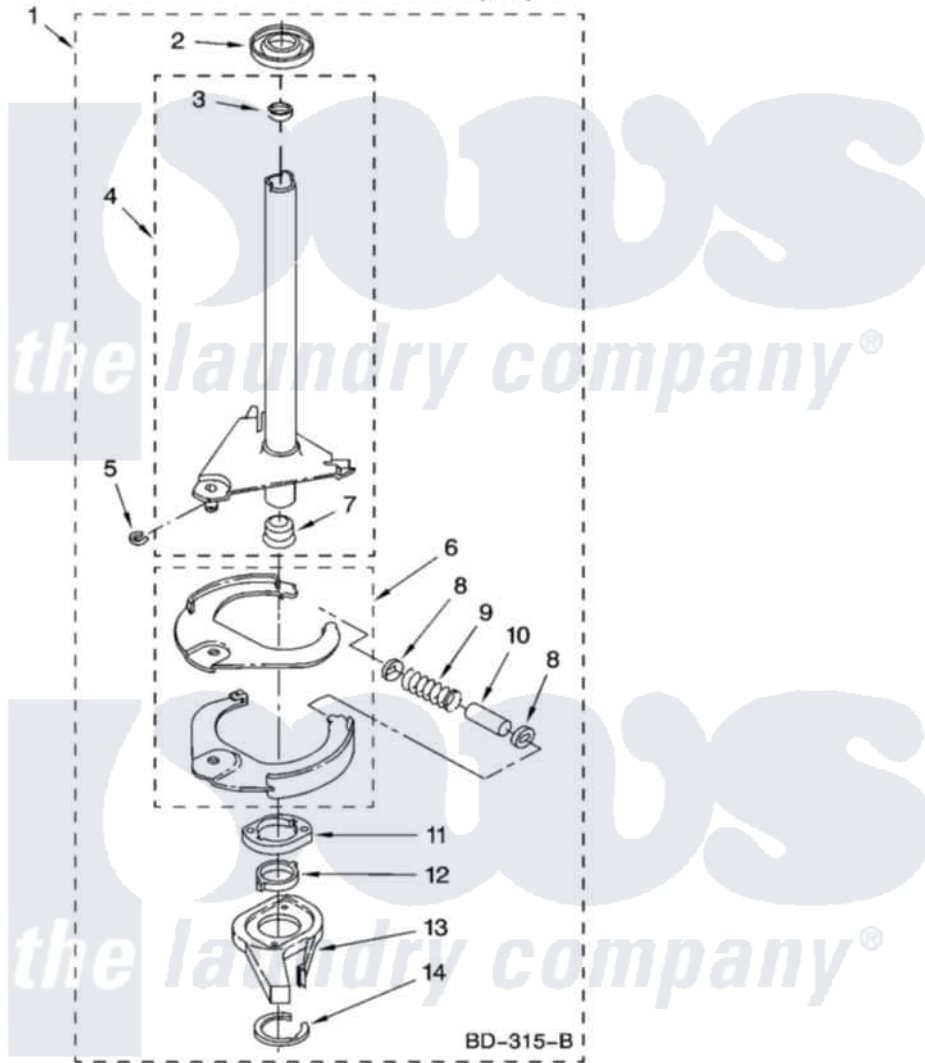

Maytag MTW5600TQ0 07 - BRAKE AND DRIVE TUBE PARTS

BRAKE AND DRIVE TUBE PARTS

For Model: MTW5600TQ0
(White)

IMPORTANT: All Part Numbers Listed Are Whirlpool Numbers. Source Parts Through Whirlpool.

W10115603

11

Maytag Residential Maytag MTW5600TQ0 Washer Parts Parts Diagram 07 - BRAKE AND DRIVE TUBE PARTS
Click on the part number to view part

Item	Original Part Number	Replaced By	Status	Part Description
1	388952	285792		Basketdrive
2	62658			Ring, Thrust
3	356427			Seal, Spin Pinion
4	64027	64208		Tube-Spin
5	64035	W10083190		Ring, Retaining
6	64232	285438		Shoe-Brake
7	62703	8546462		"T" Bearing, Spin Tube
8	3353956	285658		Sleeve
9	387806		Not Available	Spring, Brake
10	3355360	285658		Sleeve
11	661516	8546461		Cam, Brake Release
12	63022			Sleeve, Cam
13	64194	285790		Lining
14	90368	W10083200		Ring, Retaining
"			Not Available	
"	285208			Lubricant