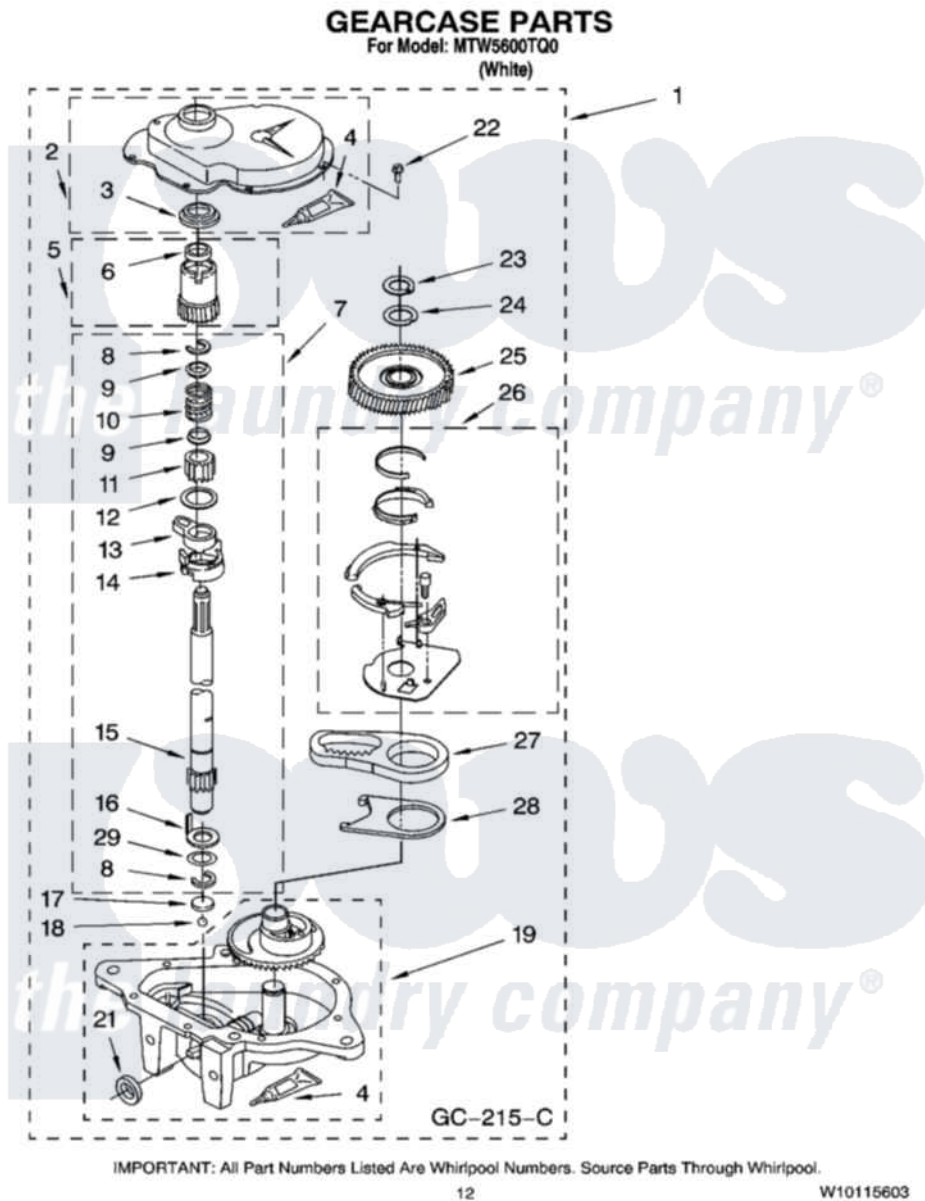

Maytag MTW5600TQ0 08 - GEARCASE PARTS, OPTIONAL PARTS (NOT INCLUDED)

Maytag Residential Maytag MTW5600TQ0 Washer Parts Parts Diagram 08 - GEARCASE PARTS, OPTIONAL PARTS (NOT INCLUDED)

Click on the part number to view part

Item	Original Part Number	Replaced By	Status	Part Description
1	3360630	3360629		Gearcase
2	285202			Cover, Gearcase
3	3349985			Seal, Gearcase Cover
4	285195			Sealer Sealer, Gasket
5	63320	285362		Gear and Pinion
6	356427			Seal, Spin Pinion
7	389387			Shaft, Agitator
8	90369		Not Available	Ring, Retaining (2)
9	62677			Retainer, Spring
10	62676			Spring, Agitator
11	63273	285509		Shaft, Agitator
12	62619			Washer, Agitator Gear
13	62580	285206		Cam-Agitator
14	62581	285206		Cam-Agitator
15	285509			Shaft, Agitator

16	62618		Washer, Cam Thrust
17	16018	285205	Bearing
18	85529	285205	Bearing
19	389230	285515	Gearcase
21	285352		Seal Kit, Thrust Plug
22	3351614		Screw, Gearcase Cover Mounting
23	3362552	285765	Ring-Retrn
24	285735	285766	Washer Kit, Thrust
25	62570	285362	Gear and Pinon
26	388253	999516	Shelf-Glas
27	3349296	8546456	Rack, Connecting
28	62621		Actuator, Shift
29	388815		Washer, Intermediate 1 3976263 Miscellaneous Parts Bag 2 3976300 Washer, Inlet Hose 3 3366913 Clamp, Hose
	72017		Paint, Touch-Up
"	350938		Paint, Pressurized Spray B
"	350930		Paint, Pressurized Spray B
"	799344		Paint, Touch-Up)
"		Not Available	
"	350572		Oil
"		Not Available	
"	285208		Lubricant
"	W10340308		Control-Elec
"	285195		Sealer Sealer, Gasket
"		Not Available	
"	367031		Water System Parts
"	280129	280129A	Break-Sphn
"	280130	280130A	Adapter
"	280131	40922	Hose