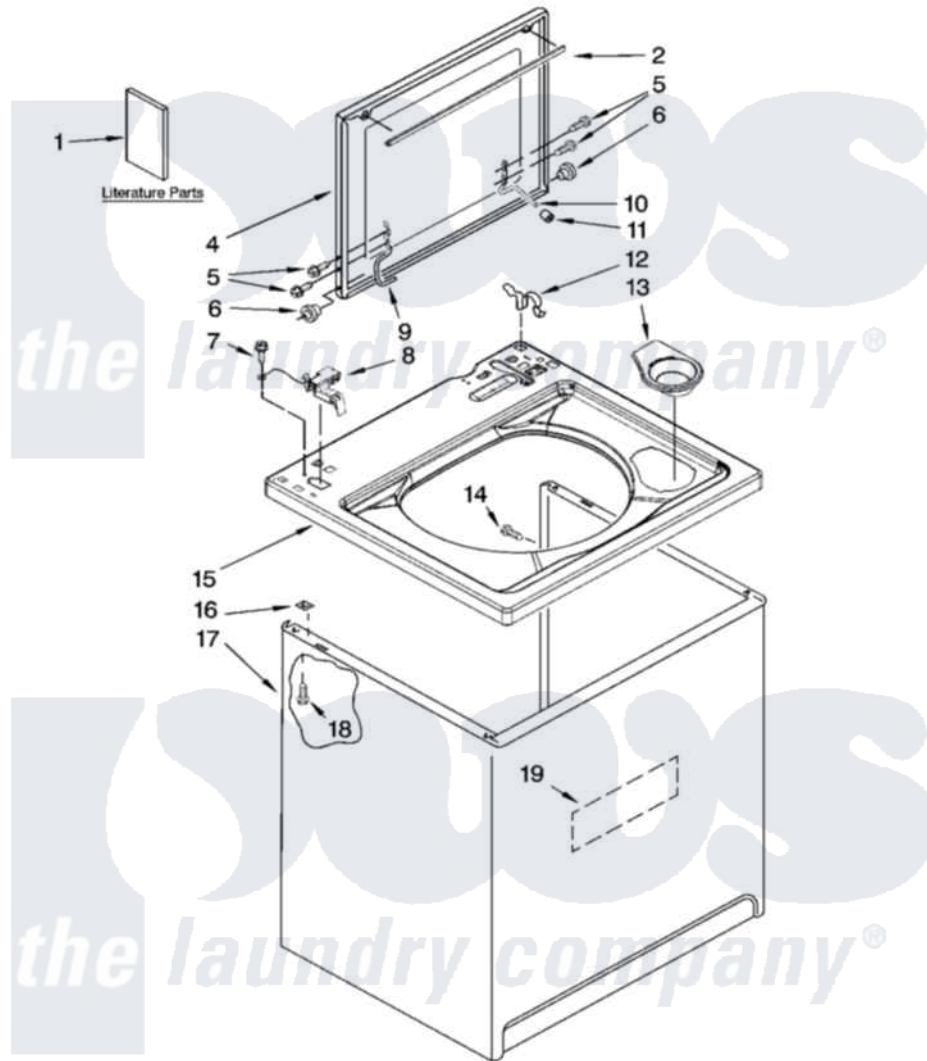

Maytag MTW5600TQ1 01 - TOP AND CABINET PARTS

TOP AND CABINET PARTS

For Model: MTW5600TQ1
(White)

AUTOMATIC
WASHER

IMPORTANT: All Part Numbers Listed Are Whirlpool Numbers. Source Parts Through Whirlpool.

2-07 Litho in U.S.A. (slc)

1

Part No. W10121488 Rev. A

[Maytag Residential Maytag MTW5600TQ1 Washer Parts](#) Parts Diagram 01 - TOP AND CABINET PARTS

[Click on the part number to view part](#)

Item	Original Part Number	Replaced By	Status	Part Description
1	W10092682		Not Available	Use & Care Guide
"	W10092688		Not Available	Feature Sheet
"	W10092706		Not Available	Energy Guide
"	W10111391		Not Available	Wiring Diagram
2	8054939			Seal, Lid
4	W10093719	W10193865		Lid
5	355274	W10119828		Screw, Lid Hinge Mounting
6	8319539			Bearing, Lid Hinge
7	3351614			Screw, Gearcase Cover Mounting
8	8318084			Switch, Lid
9	8559336	W10225136		Hinge 7 Pad Assembly
10	54583			Hinge, Lid
11	19119			Bumper, Lid Hinge
12	62780			Clip, Top And Cabinet And Rear Panel
13	8565967			Dispenser, Bleach

14	3357011	308685	Side Trim)
15	8543488		Top
16	62750		Spacer, Cabinet To Top (4)
17	63424		Cabinet
18	3390631		Screw, 10-16 X 3/8
19	3976348		Absorber, Sound