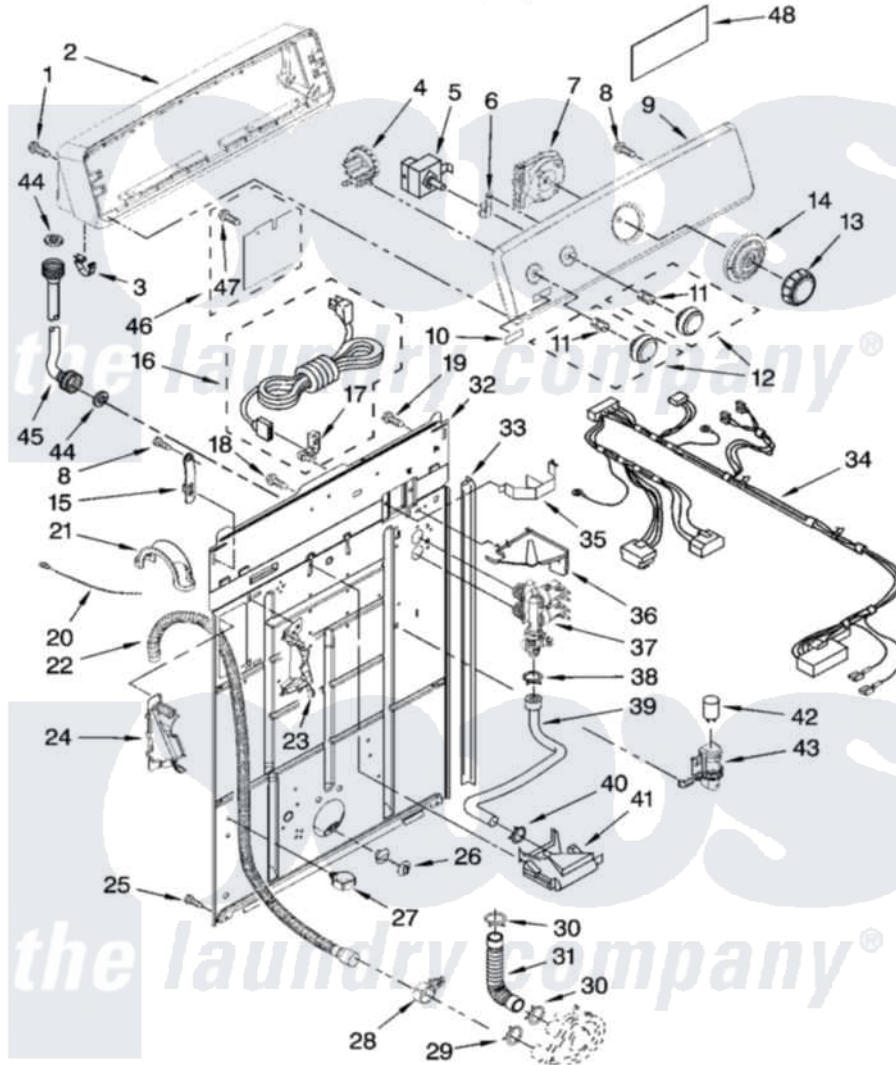

Maytag MTW5600TQ1 02 - CONTROLS AND REAR PANEL PARTS

CONTROLS AND REAR PANEL PARTS

For Model: MTW5600TQ1
(White)

IMPORTANT: All Part Numbers Listed Are Whirlpool Numbers. Source Parts Through Whirlpool.

W10121488

3

Maytag [Residential Maytag MTW5600TQ1 Washer Parts](#) Parts Diagram 02 - CONTROLS AND REAR PANEL PARTS
Click on the part number to view part

Item	Original Part Number	Replaced By	Status	Part Description
1	359625	487240		Screw, For Mtg. Service Capacitor
2	8579715		Not Available	Console Shell (Includes Item 3)
3	8312709			Clip-Console
4	8577844	W10339251		Switch-WL
5	8578338			Switch, Water Temperature
6	8317975			Restraint, Harness
7	W10111389			Timer
8	90767			Screw, 8A X 3/8 HeX Washer Head Tapping
9	W10089672	W10093739		Console
10	W10112569	W10203949		Medallion
11	8536939			Clip, Knob
12	W10110029			Knob, Control
13	W10110027			Knob, Timer
14	W10110028			Dial, Timer