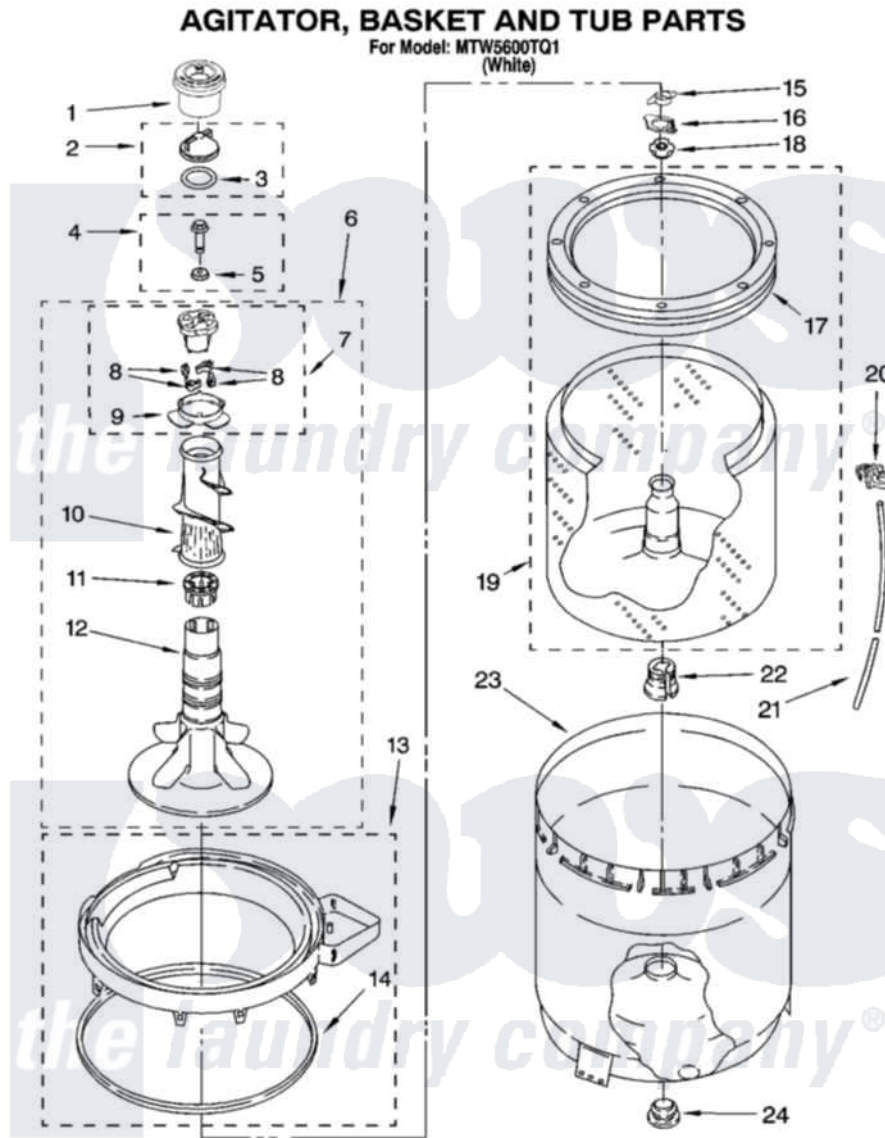

Maytag MTW5600TQ1 03 - AGITATOR, BASKET AND TUB PARTS

IMPORTANT: All Part Numbers Listed Are Whirlpool Numbers. Source Parts Through Whirlpool.

W10121488

5

Maytag [Residential Maytag MTW5600TQ1 Washer Parts](#) Parts Diagram 03 - AGITATOR, BASKET AND TUB PARTS
Click on the part number to view part

Item	Original Part Number	Replaced By	Status	Part Description
1	8565968			Dispenser, Fabric Softener
2	3354733	W10074580		Cap, Barrier
3	3348855	W10072840		Fabric Softener
4	358237			Screw And Washer
5	3949550			Washer
6	W10093672			Agitator
7	3363663	285811		Cam-Agitator
8	3366877	80040		Dog-Agitator
9	3363661			Bearing, Driven Cam
10	3349019			Auger, Agitator
11	3350389	285587		Washer
12	W10110020			Agitator
13	8528150	W10445870		Ring-Tub
14	3976308			Gasket, Tub Ring
15	3354845			Clip, Agitator
16	8543666			Washer, Agitator

17	8519788	387240	Ring, Balance
18	21366		Nut, Spanner
19	8526017	W10389329	Clothes Container, Assembly
20	2219077		Clip, Pressure Switch Hose
21	3347780	353244	Hose, Pressure Switch
22	389140		Tub Block, Basket Drive
23	63849		Strain Relief, Power Cord
24	383727		Gasket, Centerpodt