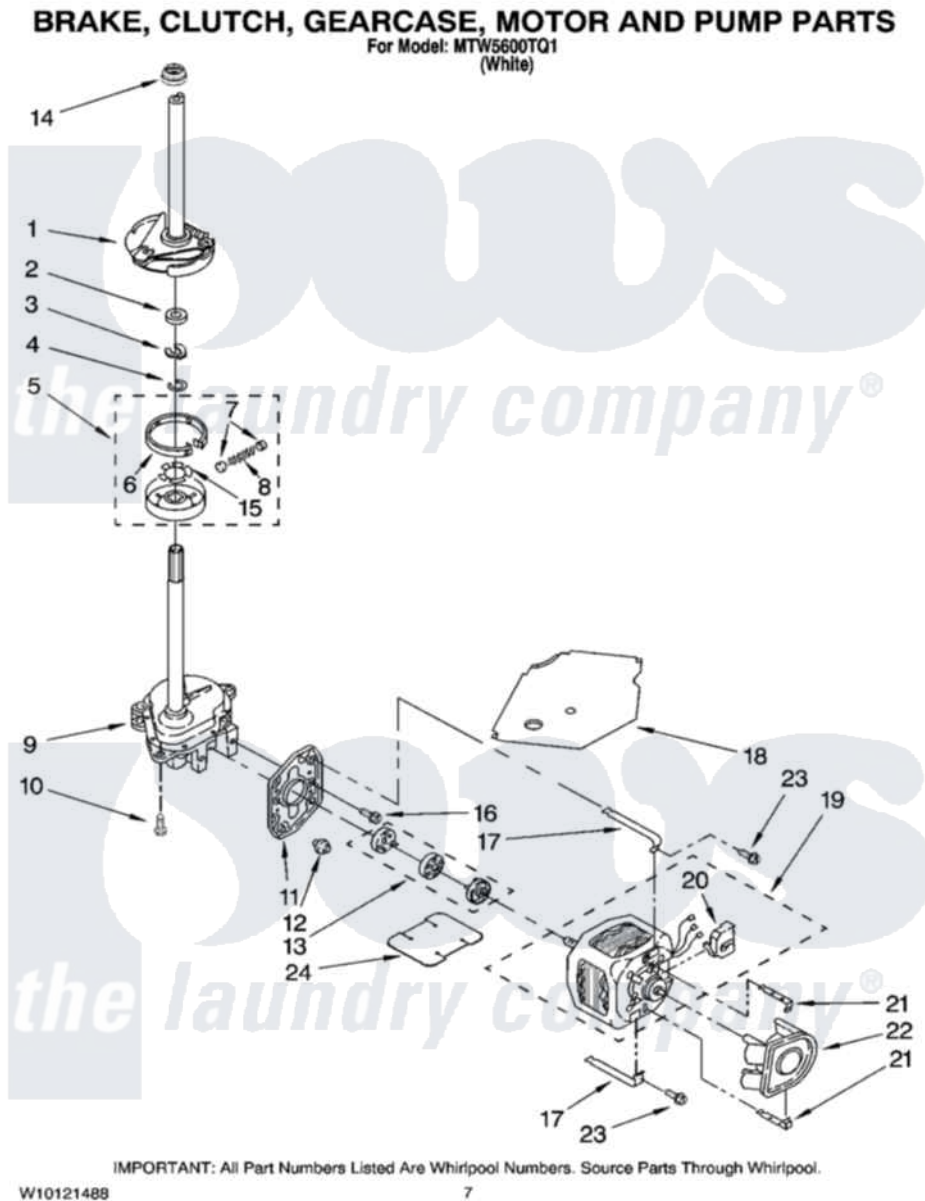

Maytag MTW5600TQ1 04 - BRAKE, CLUTCH, GEARCASE, MOTOR AND PUMP PARTS

Maytag [Residential Maytag MTW5600TQ1 Washer Parts](#) Parts Diagram 04 - BRAKE, CLUTCH, GEARCASE, MOTOR AND PUMP PARTS
Click on the part number to view part

Item	Original Part Number	Replaced By	Status	Part Description
1	388952	285792		Basketdrive
2	63292			Washer, Spin Tube Thrust
3	62697	W10080230		Ring, Spin Tube Support
4	63283	285353		Ring
5	3951311	285785		Clutch
6	3951308	285790		Lining
7	62646			Cap, Clutch Spring
8	3946792			Spring And Damper Assembly
9	3360630	3360629		Gearcase
10	3357334	3400516		Screw Anti-Rattle
11	62611			Plate, Motor Mount To Gearcase
12	62691			Grommet, Motor
13	3978849	285852A		Coupling
14	8577374			Seal, Centerpost

15	3355454		Clip, Main Drive
16	3400516		Screw Anti-Rattle
17	3349637	W10086010	Retainer, Motor
18	3362089		Shield, Tub To Motor
19	8528157	661600	Motor, Main Drive
20	3952056		Switch, Main Drive Motor
21	8546127		Retainer, Pump
22	3363394		Pump
23	3387485	273556	Screw, 10-16 X 5/8
24	3946532		Shield, Motor