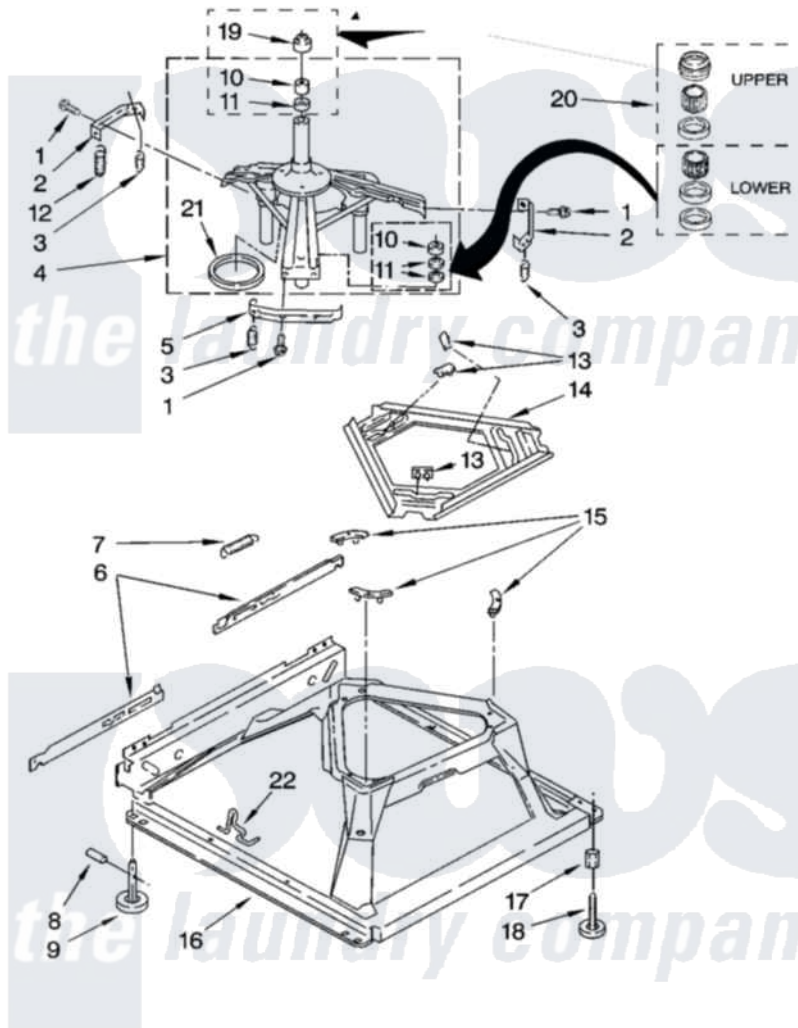

# Maytag MTW5600TQ1 05 - MACHINE BASE PARTS

## MACHINE BASE PARTS

For Model: MTW5600TQ1  
(White)

IMPORTANT: All Part Numbers Listed Are Whirlpool Numbers. Source Parts Through Whirlpool.

8

W10121488

Maytag Residential Maytag MTW5600TQ1 Washer Parts Parts Diagram 05 - MACHINE BASE PARTS  
Click on the part number to view part

Item	Original Part Number	Replaced By	Status	Part Description
1	<a href="#">3400076</a>			Screw, Bracket Mounting
2	<a href="#">64067</a>			Bracket, Spring Outer
3	<a href="#">63907</a>			Spring, Suspension
4	8575214	<a href="#">280184</a>		Support
5	<a href="#">64065</a>			Bracket, Spring Outer
6	<a href="#">63466</a>			Link, Leveling Mechanism
7	62597	<a href="#">8316845</a>		Spring
8	<a href="#">62837</a>			Pin, Knurled
9	62596	<a href="#">285244</a>		Feet-Leveling
10	<a href="#">8546455</a>			Bearing, Centerpost
11	357409	<a href="#">359449</a>		Seal, Agitator Shaft
12	388492	<a href="#">W10250667</a>		Spring, Counterweight
13	62568	<a href="#">285219</a>		Pad
14	<a href="#">3946509</a>			Plate, Suspension
15	3363660	<a href="#">285744</a>		Pad
16	3946512	<a href="#">285771</a>		Base

17	<a href="#">3359452</a>	Nut, Lock
18	<a href="#">W10001130</a>	Foot, Leveling
19	<a href="#">8577376</a>	Seal, Centerpost
20	<a href="#">285203</a>	Centerpost Bearing Kit
21	<a href="#">63134</a>	Ring, Sound Deadening
22	63806	<a href="#">W10145155</a> Retainer, Suspension Spring