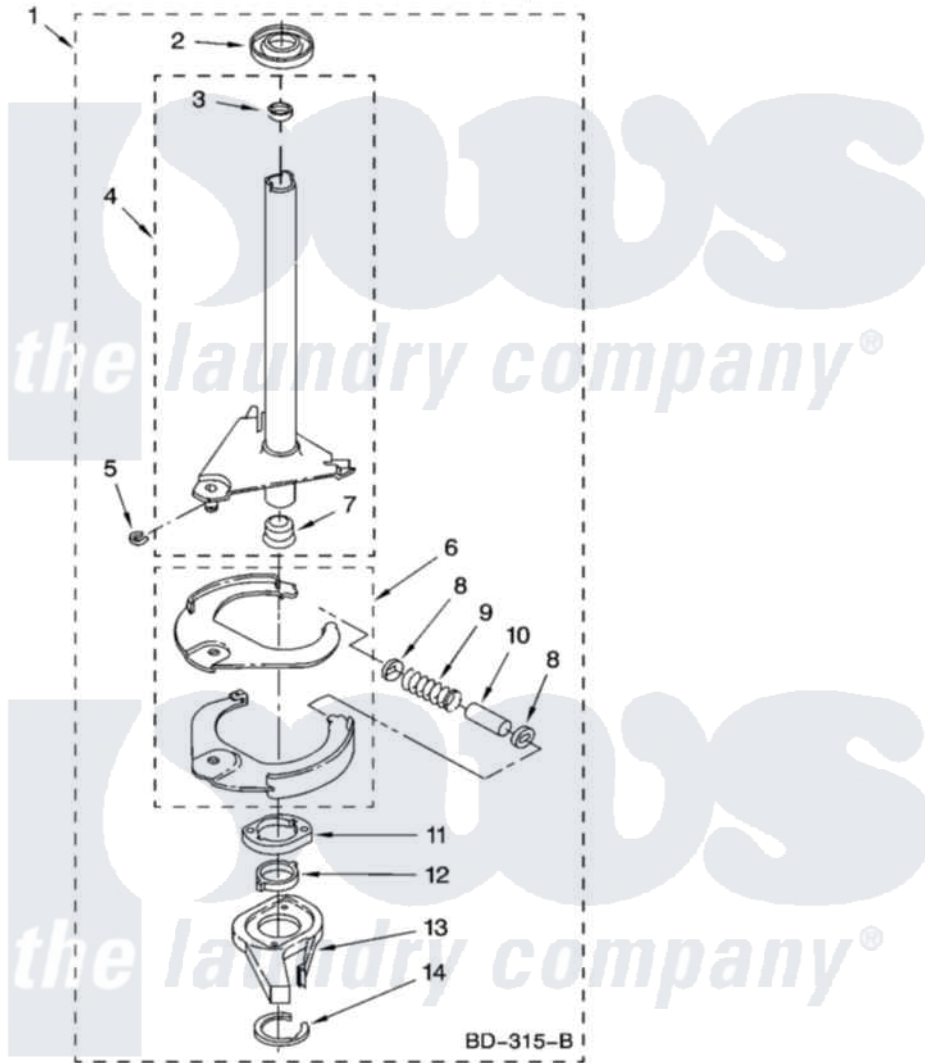

# Maytag MTW5600TQ1 07 - BRAKE AND DRIVE TUBE PARTS

## BRAKE AND DRIVE TUBE PARTS

For Model: MTW5600TQ1  
(White)

BD-315-B

IMPORTANT: All Part Numbers Listed Are Whirlpool Numbers. Source Parts Through Whirlpool.

W10121488

11

Maytag Residential Maytag MTW5600TQ1 Washer Parts Parts Diagram 07 - BRAKE AND DRIVE TUBE PARTS  
Click on the part number to view part

Item	Original Part Number	Replaced By	Status	Part Description
1	388952	<a href="#">285792</a>		Basketdrive
2	<a href="#">62658</a>			Ring, Thrust
3	<a href="#">356427</a>			Seal, Spin Pinion
4	64027	<a href="#">64208</a>		Tube-Spin
5	64035	<a href="#">W10083190</a>		Ring, Retaining
6	64232	<a href="#">285438</a>		Shoe-Brake
7	62703	<a href="#">8546462</a>		"T" Bearing, Spin Tube
8	3353956	<a href="#">285658</a>		Sleeve
9	387806		Not Available	Spring, Brake
10	3355360	<a href="#">285658</a>		Sleeve
11	661516	<a href="#">8546461</a>		Cam, Brake Release
12	<a href="#">63022</a>			Sleeve, Cam
13	64194	<a href="#">285790</a>		Lining
14	90368	<a href="#">W10083200</a>		Ring, Retaining
"			Not Available	
"	<a href="#">285208</a>			Lubricant