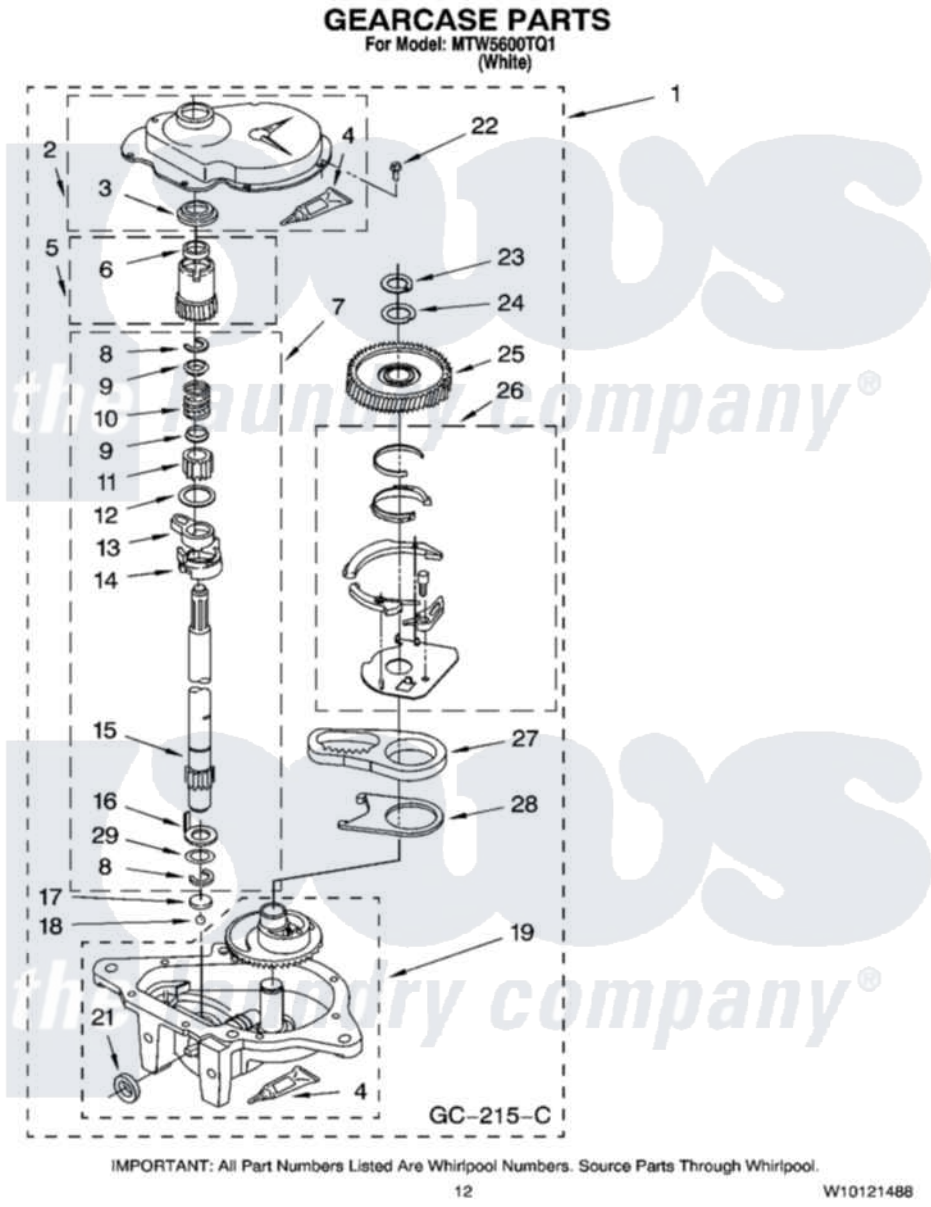

**Maytag MTW5600TQ1 08 - GEARCASE PARTS, OPTIONAL PARTS (NOT INCLUDED)**

Maytag Residential Maytag MTW5600TQ1 Washer Parts Parts Diagram 08 - GEARCASE PARTS, OPTIONAL PARTS (NOT INCLUDED)

Click on the part number to view part

Item	Original Part Number	Replaced By	Status	Part Description
1	3360630	<a href="#">3360629</a>		Gearcase
2	<a href="#">285202</a>			Cover, Gearcase
3	<a href="#">3349985</a>			Seal, Gearcase Cover
4	<a href="#">285195</a>			Sealer Sealer, Gasket
5	63320	<a href="#">285362</a>		Gear and Pinion
6	<a href="#">356427</a>			Seal, Spin Pinion
7	<a href="#">389387</a>			Shaft, Agitator
8	90369		Not Available	Ring, Retaining (2)
9	<a href="#">62677</a>			Retainer, Spring
10	<a href="#">62676</a>			Spring, Agitator
11	63273	<a href="#">285509</a>		Shaft, Agitator
12	<a href="#">62619</a>			Washer, Agitator Gear
13	62580	<a href="#">285206</a>		Cam-Agitator
14	62581	<a href="#">285206</a>		Cam-Agitator
15	<a href="#">285509</a>			Shaft, Agitator