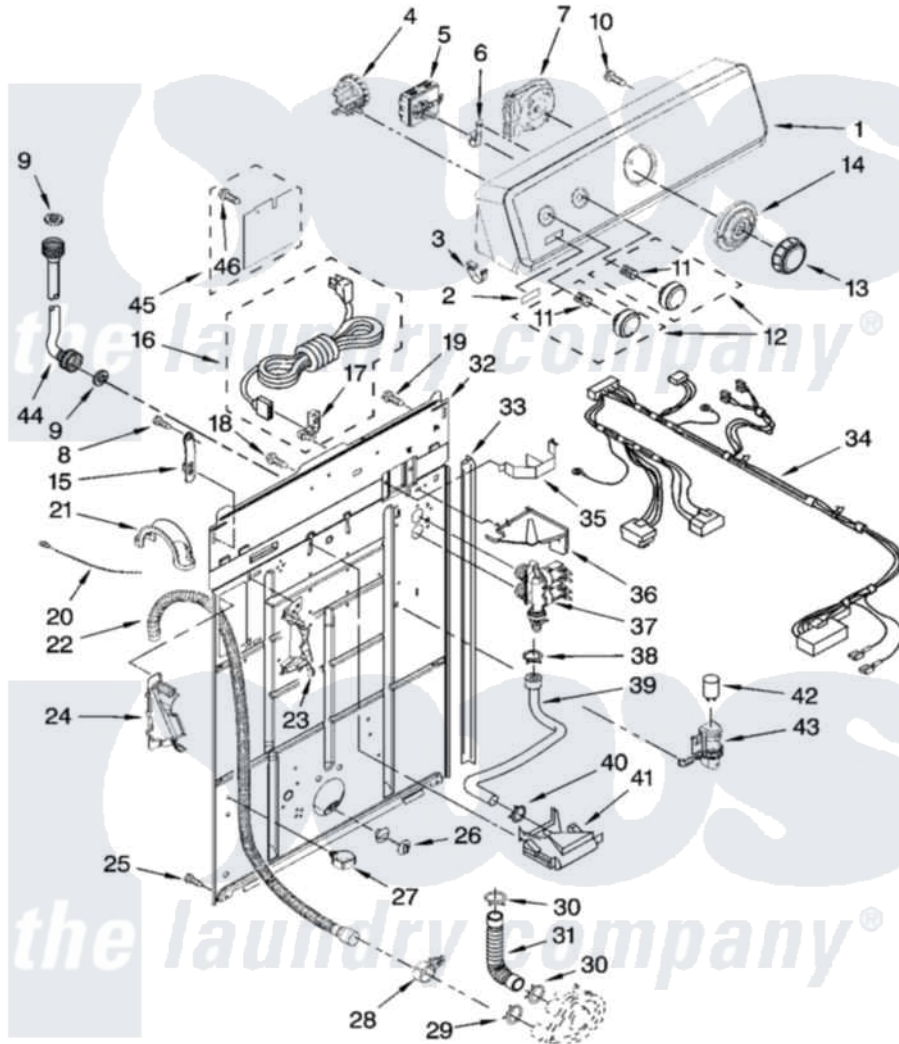

Maytag MTW5600TQ2 02 - CONTROLS AND REAR PANEL PARTS

CONTROLS AND REAR PANEL PARTS

For Model: MTW5600TQ2
(White)

W10188208

3

Maytag [Residential Maytag MTW5600TQ2 Washer Parts](#) Parts Diagram 02 - CONTROLS AND REAR PANEL PARTS
Click on the part number to view part

Item	Original Part Number	Replaced By	Status	Part Description
1	W10089672	W10093739		Console
2	W10112569	W10203949		Medallion
3	8312709			Clip-Console
4	8577844	W10339251		Switch-WL
5	W10113058	W10184148		Switch, Water Temperature
6	8317975			Restraint, Harness
7	W10111389			Timer
8	90767			Screw, 8A X 3/8 HeX Washer Head Tapping
9	3976300	16123		Washer Inlet-Hose Miscellaneous Parts Must be Ordered Separately.
10	3400073			Screw, Ground
11	8536939			Clip, Knob
12	W10110029			Knob, Control
13	W10110027			Knob, Timer
14	W10110028			Dial, Timer

15	8568314		Strap, Console
16	8578842	285800	Cord-Power
17	3952821	285777	Relief-Str
18	9740848		Screw, Mixing Valve Mounting
19	3351614		Screw, Gearcase Cover Mounting
20	3347868	W10339879	Tie, Cable
21	8577378		U-Bend, Drain Hose
22	W10122138	W10096921	Drain Hose Assembly
23	8541669		Bucket, Drain Hose
24	8541658		Bucket, Drain Hose
25	62863	3390631	Screw, 10-16 X 3/8
26	8519200		Support, Rear Panel
27	8541667		Clamp, Hose
28	8541668		Clamp, Hose
29	8317496	285655	Clamp, Hose
30	3363366	616099	Clamp
31	3951449	285871	Hose
32	8318015		Panel, Rear
33	62747		Pad, Rear Panel
34	W10176460		Harness, Wiring
35	8055003		Clip, Harness And Pressure Switch
36	8539874		Shield, Suds
37	3979347	3979346	Valve, Water Inlet And Thermistor Assembly
38	301958	596669	Clamp, Manifold
39	8317974	8317926	Hose, Vacuum Break
40	370450	596669	Clamp, Manifold
41	387606	3360977	Break-Vac
42	8572717		Capacitor, Motor Start
43	8318046		Clip, Capacitor
44	8571377	89503	Hose-Inlet
"	8571378	89503	Hose-Inlet
45	W10093726		Shield, Assembly Lower
46	W10000080	8282566	Clip, Pine Tree