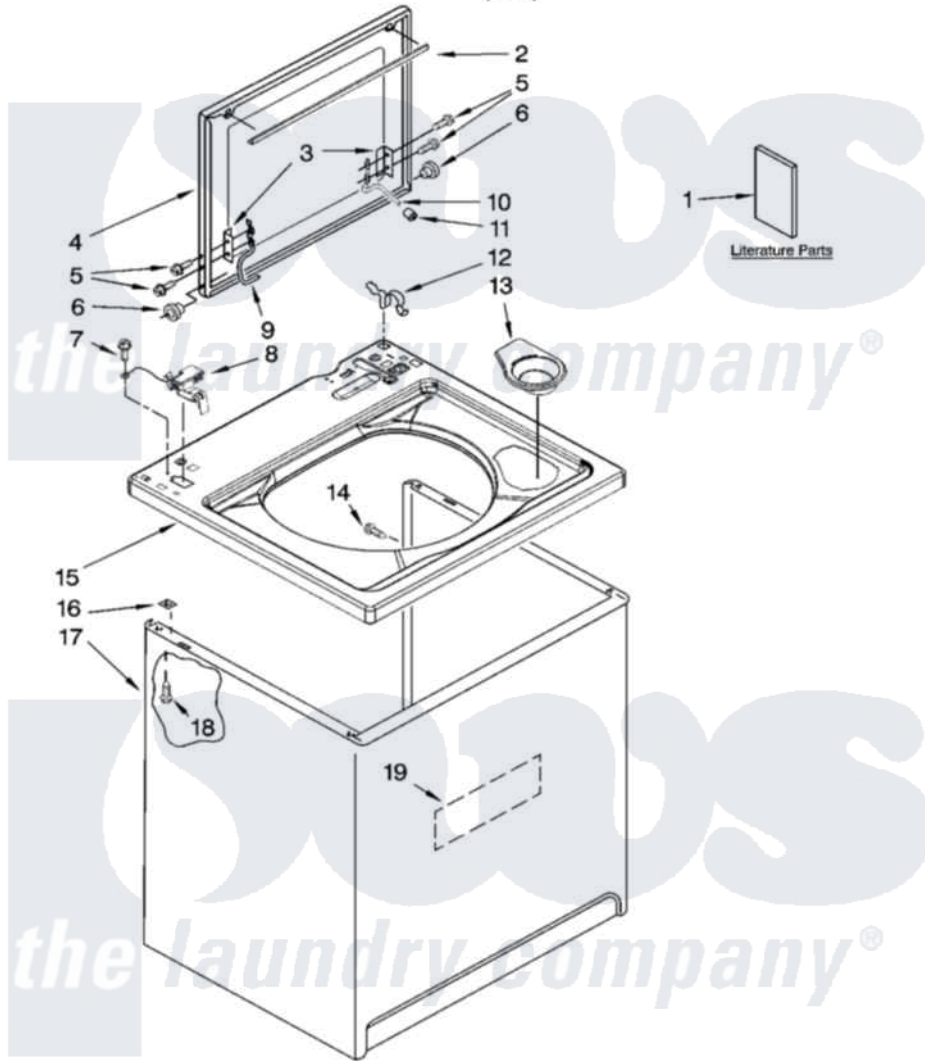

# Maytag MTW5605TQ0 01 - TOP AND CABINET PARTS

## TOP AND CABINET PARTS

For Model: MTW5605TQ0  
(White)

AUTOMATIC  
WASHER

IMPORTANT: All Part Numbers Listed Are Whirlpool Numbers. Source Parts Through Whirlpool.

2-07 Litho in U.S.A. (slc)

1

Part No. W10128635 Rev. A

[Maytag Residential Maytag MTW5605TQ0 Washer Parts](#) Parts Diagram 01 - TOP AND CABINET PARTS

[Click on the part number to view part](#)

Item	Original Part Number	Replaced By	Status	Part Description
1	W10092682		Not Available	Use & Care Guide
"	W10092688		Not Available	Feature Sheet
"	W10092706		Not Available	Energy Guide
"	W10111391		Not Available	Wiring Diagram
2	<a href="#">8054939</a>			Seal, Lid
3	<a href="#">21097</a>			Pad, Lid Hinge
4	W10093680	<a href="#">W10193865</a>		Lid
5	355274	<a href="#">W10119828</a>		Screw, Lid Hinge Mounting
6	<a href="#">8319539</a>			Bearing, Lid Hinge
7	<a href="#">3351614</a>			Screw, Gearcase Cover Mounting
8	<a href="#">8318084</a>			Switch, Lid
9	8559336	<a href="#">W10225136</a>		Hinge 7 Pad Assembly
10	<a href="#">54583</a>			Hinge, Lid
11	<a href="#">19119</a>			Bumper, Lid Hinge
12	<a href="#">62780</a>			Clip, Top And Cabinet And Rear Panel

13	<a href="#">8565967</a>		Dispenser, Bleach
14	3357011	<a href="#">308685</a>	Side Trim )
15	<a href="#">8543479</a>		Top
16	62750		Spacer, Cabinet To Top (4)
17	<a href="#">63424</a>		Cabinet
18	<a href="#">3390631</a>		Screw, 10-16 X 3/8
19	<a href="#">3976348</a>		Absorber, Sound