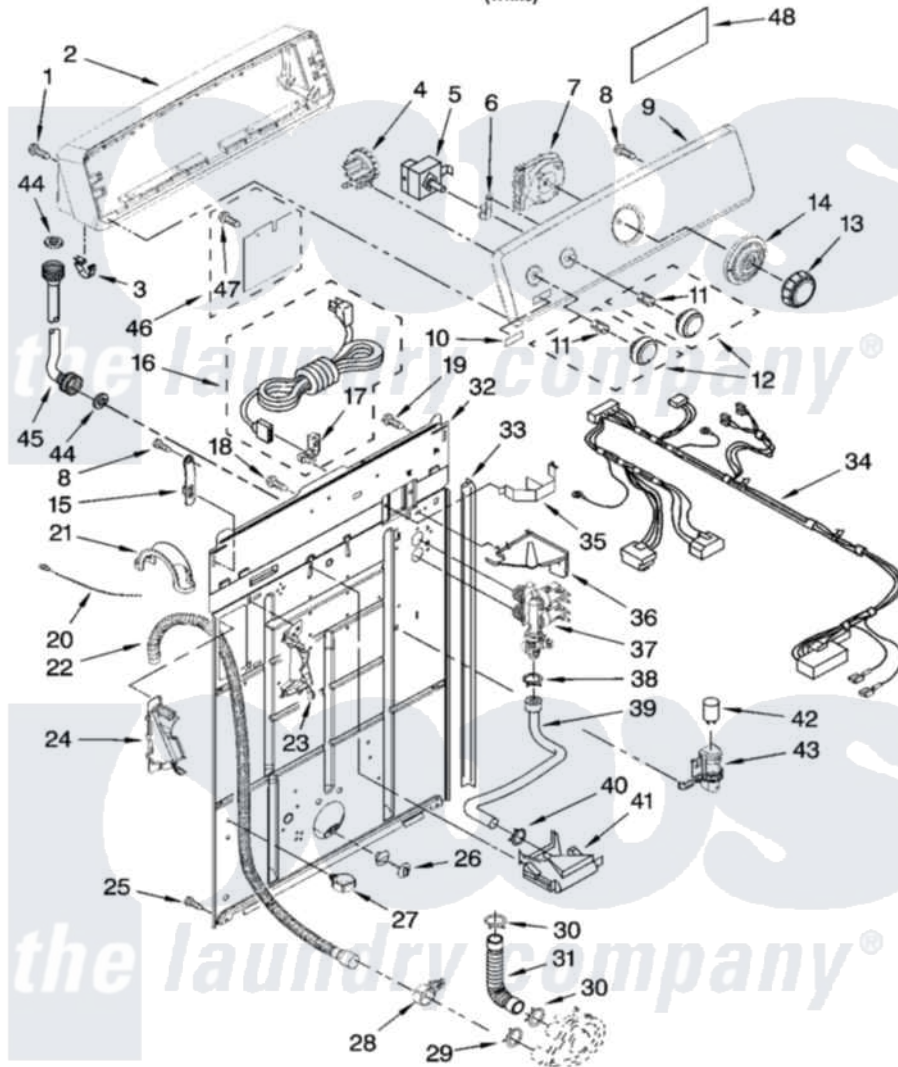

## CONTROLS AND REAR PANEL PARTS

For Model: MTW5605TQ0  
(White)

IMPORTANT: All Part Numbers Listed Are Whirlpool Numbers. Source Parts Through Whirlpool.

W10128835

3

Maytag [Residential Maytag MTW5605TQ0 Washer Parts](#) Parts Diagram 02 - CONTROLS AND REAR PANEL PARTS  
Click on the part number to view part

Item	Original Part Number	Replaced By	Status	Part Description
1	359625	<a href="#">487240</a>		Screw, For Mtg. Service Capacitor
2	8579715		Not Available	Console Shell (Includes Item 3)
3	<a href="#">8312709</a>			Clip-Console
4	8577844	<a href="#">W10339251</a>		Switch-WL
5	<a href="#">8578338</a>			Switch, Water Temperature
6	<a href="#">8317975</a>			Restraint, Harness
7	<a href="#">W10111389</a>			Timer
8	<a href="#">90767</a>			Screw, 8A X 3/8 HeX Washer Head Tapping
9	W10089672	<a href="#">W10093739</a>		Console
10	W10112569	<a href="#">W10203949</a>		Medallion
11	<a href="#">8536939</a>			Clip, Knob
12	<a href="#">W10110029</a>			Knob, Control
13	<a href="#">W10110027</a>			Knob, Timer
14	<a href="#">W10110028</a>			Dial, Timer