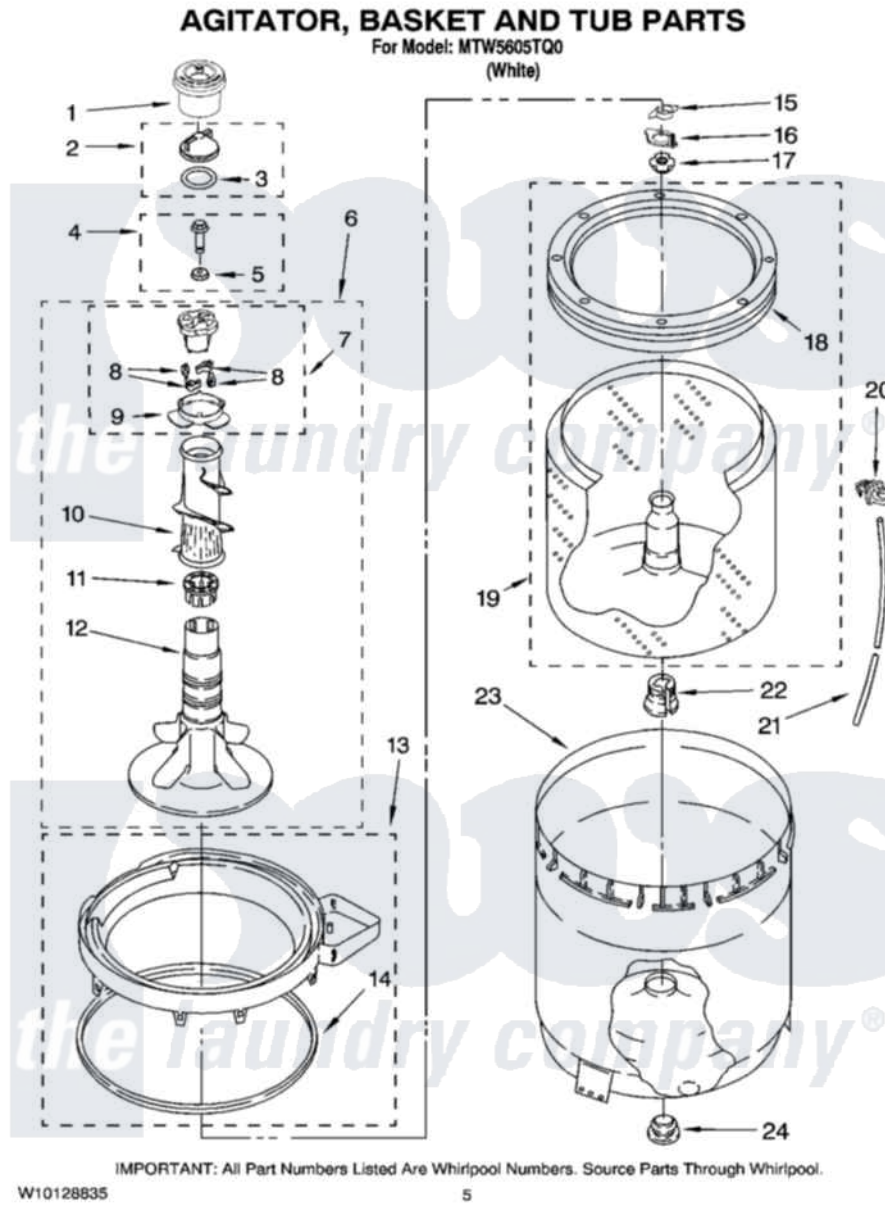

Maytag MTW5605TQ0 03 - AGITATOR, BASKET AND TUB PARTS

Maytag [Residential Maytag MTW5605TQ0 Washer Parts](#) Parts Diagram 03 - AGITATOR, BASKET AND TUB PARTS
Click on the part number to view part

Item	Original Part Number	Replaced By	Status	Part Description
1	8565968			Dispenser, Fabric Softener
2	3354733	W10074580		Cap, Barrier
3	3348855	W10072840		Fabric Softener
4	358237			Screw And Washer
5	3949550			Washer
6	W10093672			Agitator
7	3363663	285811		Cam-Agitator
8	3366877	80040		Dog-Agitator
9	3363661			Bearing, Driven Cam
10	3349019			Auger, Agitator
11	3350389	285587		Washer
12	W10110020			Agitator
13	8528150	W10445870		Ring-Tub
14	3976308			Gasket, Tub Ring
15	3354845			Clip, Agitator
16	8543666			Washer, Agitator

17	21366		Nut, Spanner
18	8519788	387240	Ring, Balance
19	8526016	W10389328	Clothes Container, Assembly
20	2219077		Clip, Pressure Switch Hose
21	3347780	353244	Hose, Pressure Switch
22	389140		Tub Block, Basket Drive
23	63849		Strain Relief, Power Cord
24	383727		Gasket, Centerpodt