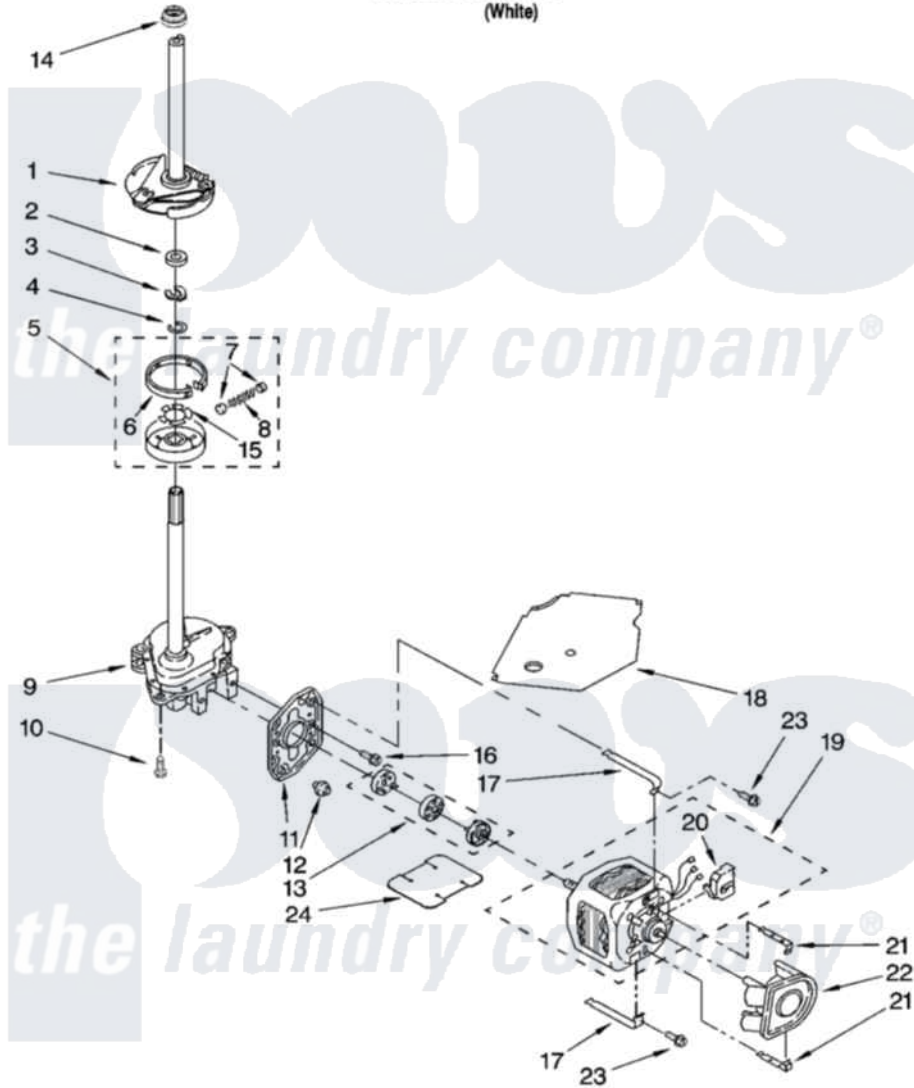

Maytag MTW5605TQ0 04 - BRAKE, CLUTCH, GEARCASE, MOTOR AND PUMP PARTS

BRAKE, CLUTCH, GEARCASE, MOTOR AND PUMP PARTS

For Model: MTW5605TQ0
(White)

IMPORTANT: All Part Numbers Listed Are Whirlpool Numbers. Source Parts Through Whirlpool.

W10128835

7

Maytag [Residential Maytag MTW5605TQ0 Washer Parts](#) Parts Diagram 04 - BRAKE, CLUTCH, GEARCASE, MOTOR AND PUMP PARTS

[Click on the part number to view part](#)

Item	Original Part Number	Replaced By	Status	Part Description
1	388952	285792		Basketdrive
2	63292			Washer, Spin Tube Thrust
3	62697	W10080230		Ring, Spin Tube Support
4	63283	285353		Ring
5	3951311	285785		Clutch
6	3951308	285790		Lining
7	62646			Cap, Clutch Spring
8	3946792			Spring And Damper Assembly
9	3360630	3360629		Gearcase
10	3357334	3400516		Screw Anti-Rattle
11	62611			Plate, Motor Mount To Gearcase
12	62691			Grommet, Motor
13	3978849	285852A		Coupling
14	8577374			Seal, Centerpost

15	3355454		Clip, Main Drive
16	3400516		Screw Anti-Rattle
17	3349637	W10086010	Retainer, Motor
18	3362089		Shield, Tub To Motor
19	8528157	661600	Motor, Main Drive
20	3952056		Switch, Main Drive Motor
21	8546127		Retainer, Pump
22	3363394		Pump
23	3387485	273556	Screw, 10-16 X 5/8
24	3946532		Shield, Motor