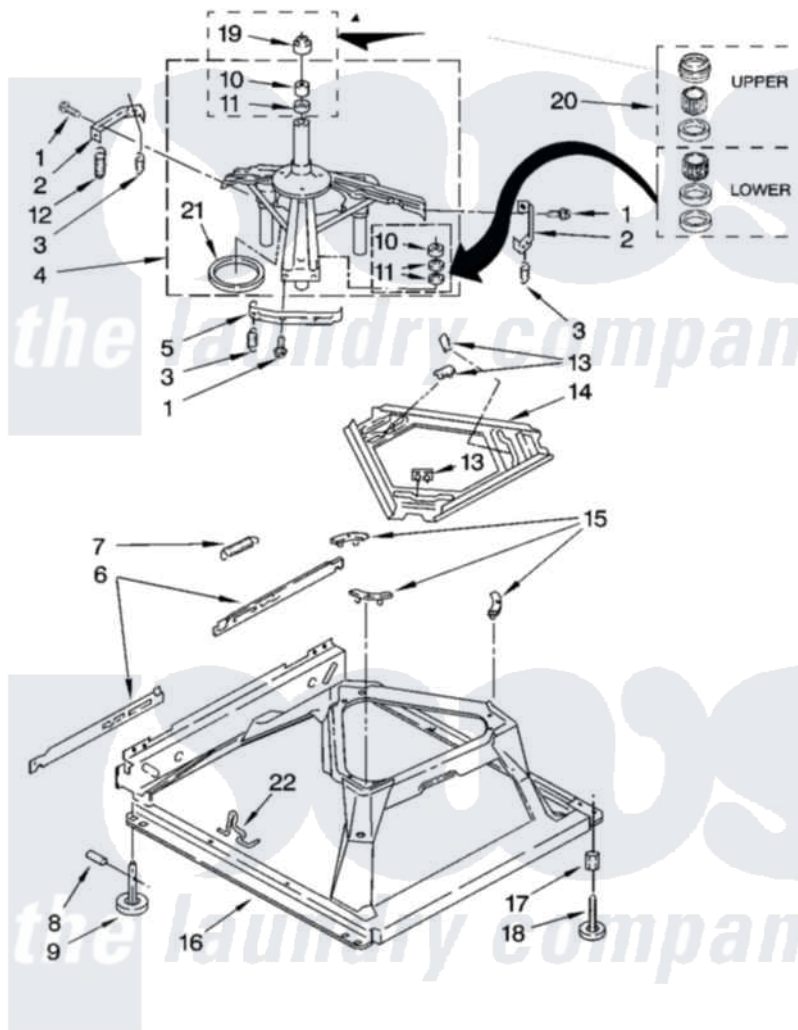

Maytag MTW5605TQ0 05 - MACHINE BASE PARTS

MACHINE BASE PARTS

For Model: MTW5605TQ0
(White)

IMPORTANT: All Part Numbers Listed Are Whirlpool Numbers. Source Parts Through Whirlpool.

8

W10128835

[Maytag Residential Maytag MTW5605TQ0 Washer Parts](#) Parts Diagram 05 - MACHINE BASE PARTS

[Click on the part number to view part](#)

Item	Original Part Number	Replaced By	Status	Part Description
1	3400076			Screw, Bracket Mounting
2	64067			Bracket, Spring Outer
3	63907			Spring, Suspension
4	8575214	280184		Support
5	64065			Bracket, Spring Outer
6	63466			Link, Leveling Mechanism
7	62597	8316845		Spring
8	62837			Pin, Knurled
9	62596	285244		Feet-Leveling
10	8546455			Bearing, Centerpost
11	357409	359449		Seal, Agitator Shaft
12	388492	W10250667		Spring, Counterweight
13	62568	285219		Pad
14	3946509			Plate, Suspension
15	3363660	285744		Pad
16	3946512	285771		Base

17	3359452	Nut, Lock
18	W10001130	Foot, Leveling
19	8577376	Seal, Centerpost
20	285203	Centerpost Bearing Kit
21	63134	Ring, Sound Deadening
22	63806	W10145155 Retainer, Suspension Spring