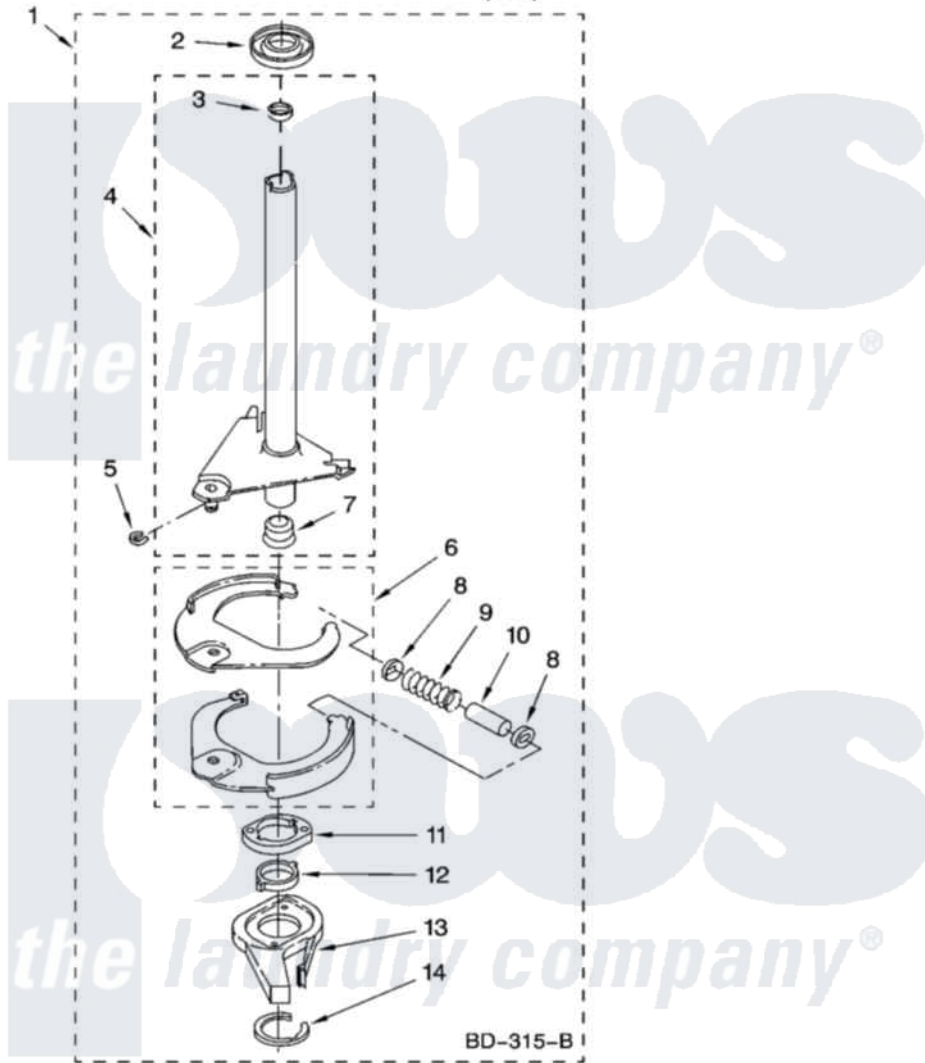

Maytag MTW5605TQ0 07 - BRAKE AND DRIVE TUBE PARTS

BRAKE AND DRIVE TUBE PARTS

For Model: MTW5605TQ0
(White)

IMPORTANT: All Part Numbers Listed Are Whirlpool Numbers. Source Parts Through Whirlpool.

W10128835

11

Maytag Residential Maytag MTW5605TQ0 Washer Parts Parts Diagram 07 - BRAKE AND DRIVE TUBE PARTS
Click on the part number to view part

Item	Original Part Number	Replaced By	Status	Part Description
1	388952	285792		Basketdrive
2	62658			Ring, Thrust
3	356427			Seal, Spin Pinion
4	64027	64208		Tube-Spin
5	64035	W10083190		Ring, Retaining
6	64232	285438		Shoe-Brake
7	62703	8546462		"T" Bearing, Spin Tube
8	3353956	285658		Sleeve
9	387806		Not Available	Spring, Brake
10	3355360	285658		Sleeve
11	661516	8546461		Cam, Brake Release
12	63022			Sleeve, Cam
13	64194	285790		Lining
14	90368	W10083200		Ring, Retaining
"			Not Available	
"	285208			Lubricant