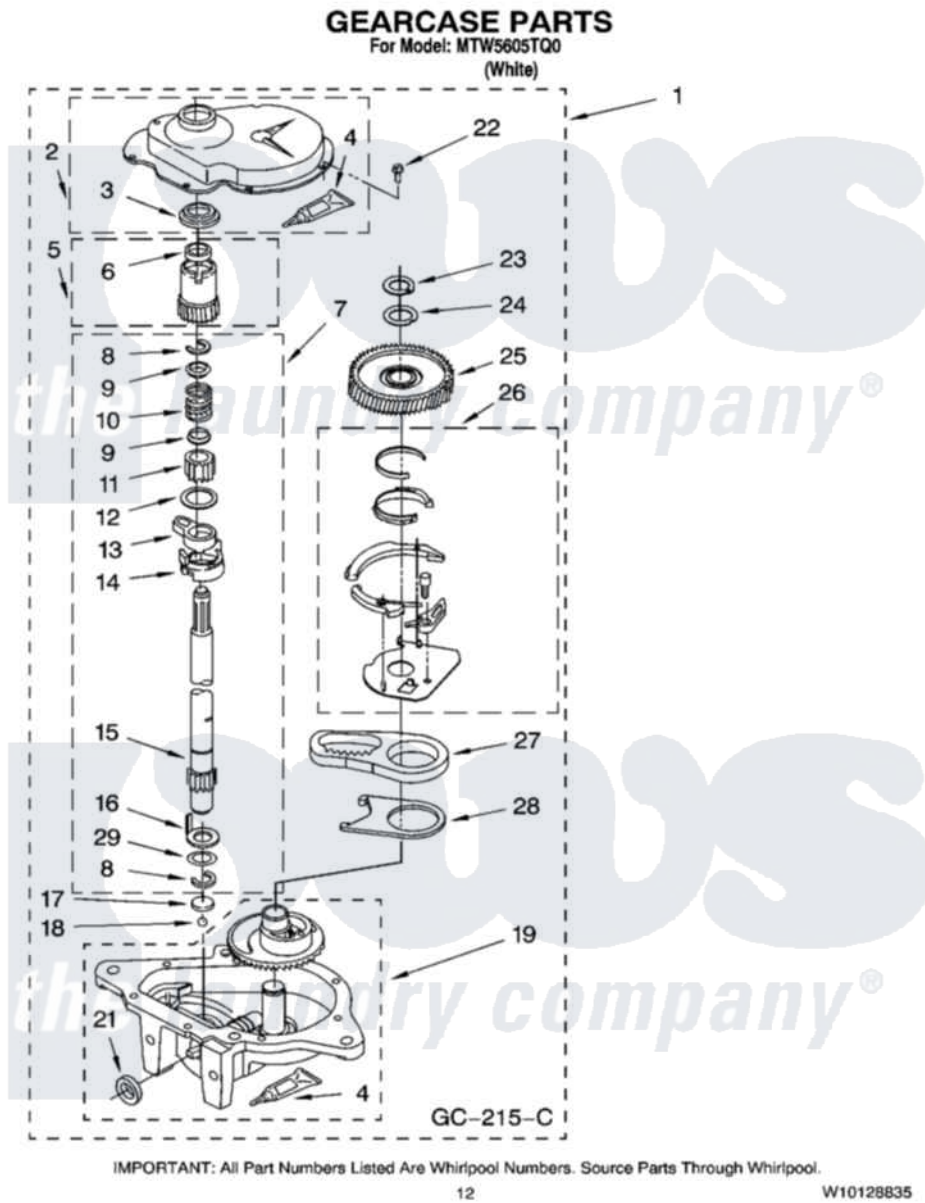

Maytag MTW5605TQ0 08 - GEARCASE PARTS, OPTIONAL PARTS (NOT INCLUDED)

Maytag Residential Maytag MTW5605TQ0 Washer Parts Parts Diagram 08 - GEARCASE PARTS, OPTIONAL PARTS (NOT INCLUDED)

Click on the part number to view part

Item	Original Part Number	Replaced By	Status	Part Description
1	3360630	3360629		Gearcase
2	285202			Cover, Gearcase
3	3349985			Seal, Gearcase Cover
4	285195			Sealer Sealer, Gasket
5	63320	285362		Gear and Pinion
6	356427			Seal, Spin Pinion
7	389387			Shaft, Agitator
8	90369		Not Available	Ring, Retaining (2)
9	62677			Retainer, Spring
10	62676			Spring, Agitator
11	63273	285509		Shaft, Agitator
12	62619			Washer, Agitator Gear
13	62580	285206		Cam-Agitator
14	62581	285206		Cam-Agitator
15	285509			Shaft, Agitator

16	62618		Washer, Cam Thrust
17	16018	285205	Bearing
18	85529	285205	Bearing
19	389230	285515	Gearcase
21	285352		Seal Kit, Thrust Plug
22	3351614		Screw, Gearcase Cover Mounting
23	3362552	285765	Ring-Retrn
24	285735	285766	Washer Kit, Thrust
25	62570	285362	Gear and Pinon
26	388253	999516	Shelf-Glas
27	3349296	8546456	Rack, Connecting
28	62621		Actuator, Shift
29	388815		Washer, Intermediate 1 3976263 Miscellaneous Parts Bag 2 3976300 Washer, Inlet Hose 3 3366913 Clamp, Hose
	72017		Paint, Touch-Up
"	350938		Paint, Pressurized Spray B
"	350930		Paint, Pressurized Spray B
"	799344		Paint, Touch-Up)
"		Not Available	
"	350572		Oil
"		Not Available	
"	285208		Lubricant
"	W10340308		Control-Elec
"	285195		Sealer Sealer, Gasket
"		Not Available	
"	367031		Water System Parts
"	280129	280129A	Break-Sphn
"	280130	280130A	Adapter
"	280131	40922	Hose