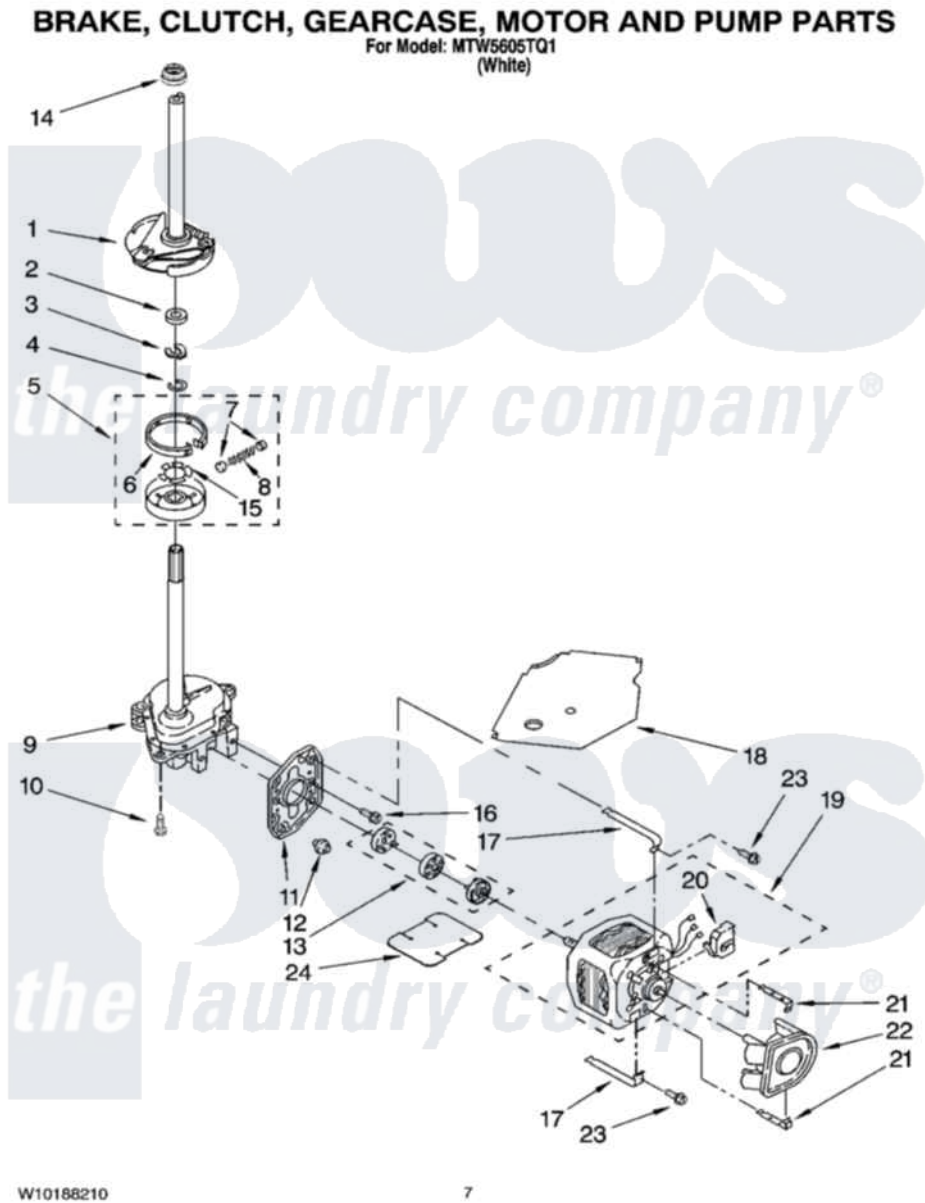

Maytag MTW5605TQ1 04 - BRAKE, CLUTCH, GEARCASE, MOTOR AND PUMP PARTS

Maytag [Residential Maytag MTW5605TQ1 Washer Parts](#) Parts Diagram 04 - BRAKE, CLUTCH, GEARCASE, MOTOR AND PUMP PARTS

[Click on the part number to view part](#)

Item	Original Part Number	Replaced By	Status	Part Description
1	388952	285792		Basketdrive
2	63292			Washer, Spin Tube Thrust
3	62697	W10080230		Ring, Spin Tube Support
4	63283	285353		Ring
5	3951311	285785		Clutch
6	3951308	285790		Lining
7	62646			Cap, Clutch Spring
8	3946792			Spring And Damper Assembly
9	3360630	3360629		Gearcase
10	3357334	3400516		Screw Anti-Rattle
11	62611			Plate, Motor Mount To Gearcase
12	62691			Grommet, Motor
13	3978849	285852A		Coupling
14	8577374			Seal, Centerpost

15	3355454		Clip, Main Drive
16	3400516		Screw Anti-Rattle
17	W10086010		Retainer, Motor
18	3362089		Shield, Tub To Motor
19	8528157	661600	Motor, Main Drive
20	3952056		Switch, Main Drive Motor
21	8546127		Retainer, Pump
22	3363394		Pump
23	3387485	273556	Screw, 10-16 X 5/8
24	3946532		Shield, Motor