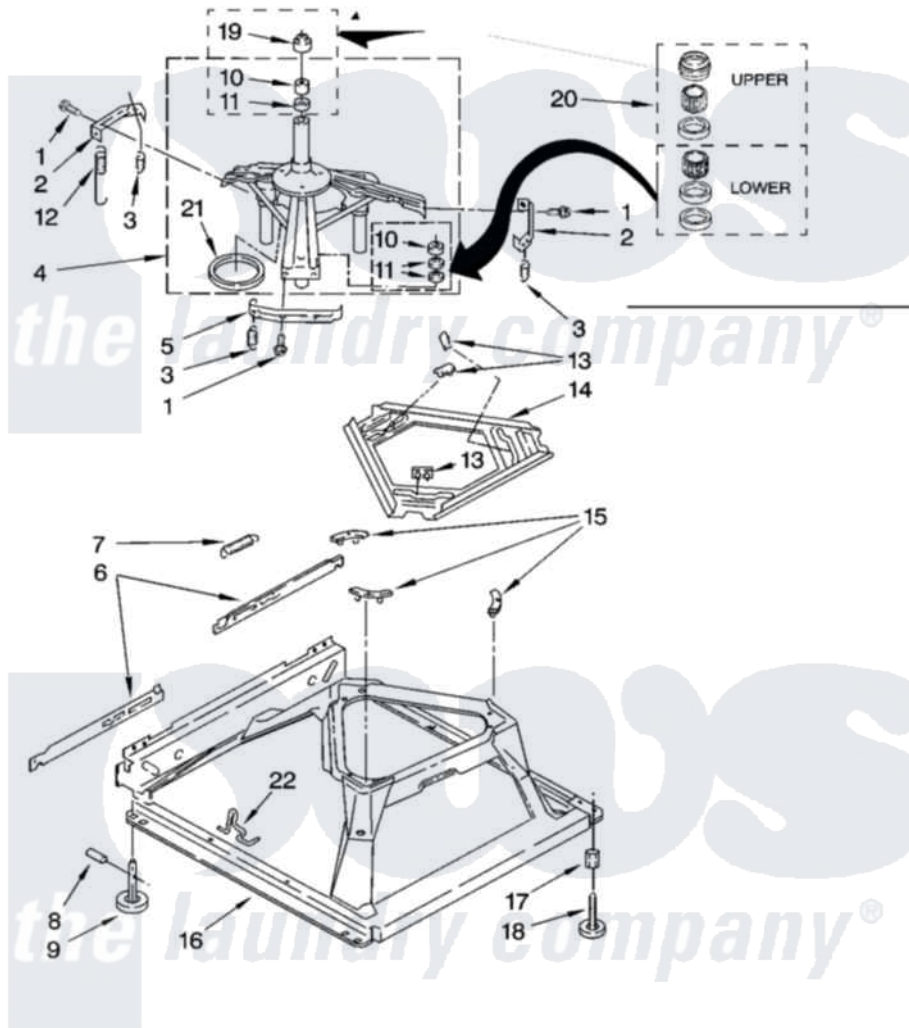

Maytag MTW5605TQ1 05 - MACHINE BASE PARTS

MACHINE BASE PARTS

For Model: MTW5605TQ1
(White)

8

W10168210

Maytag Residential Maytag MTW5605TQ1 Washer Parts Parts Diagram 05 - MACHINE BASE PARTS
Click on the part number to view part

Item	Original Part Number	Replaced By	Status	Part Description
1	3400076			Screw, Bracket Mounting
2	64067			Bracket, Spring Outer
3	63907			Spring, Suspension
4	8575214	280184		Support
5	64065			Bracket, Spring Outer
6	63466			Link, Leveling Mechanism
7	62597	8316845		Spring
8	62837			Pin, Knurled
9	62596	285244		Feet-Leveling
10	8546455			Bearing, Centerpost
11	357409	359449		Seal, Agitator Shaft
12	388492	W10250667		Spring, Counterweight
13	62568	285219		Pad
14	3946509			Plate, Suspension
15	3363660	285744		Pad
16	3946512	285771		Base

17	3359452	Nut, Lock
18	W10001130	Foot, Leveling
19	8577376	Seal, Centerpost
20	285203	Centerpost Bearing Kit
21	63134	Ring, Sound Deadening
22	W10145155	Retainer, Suspension Spring