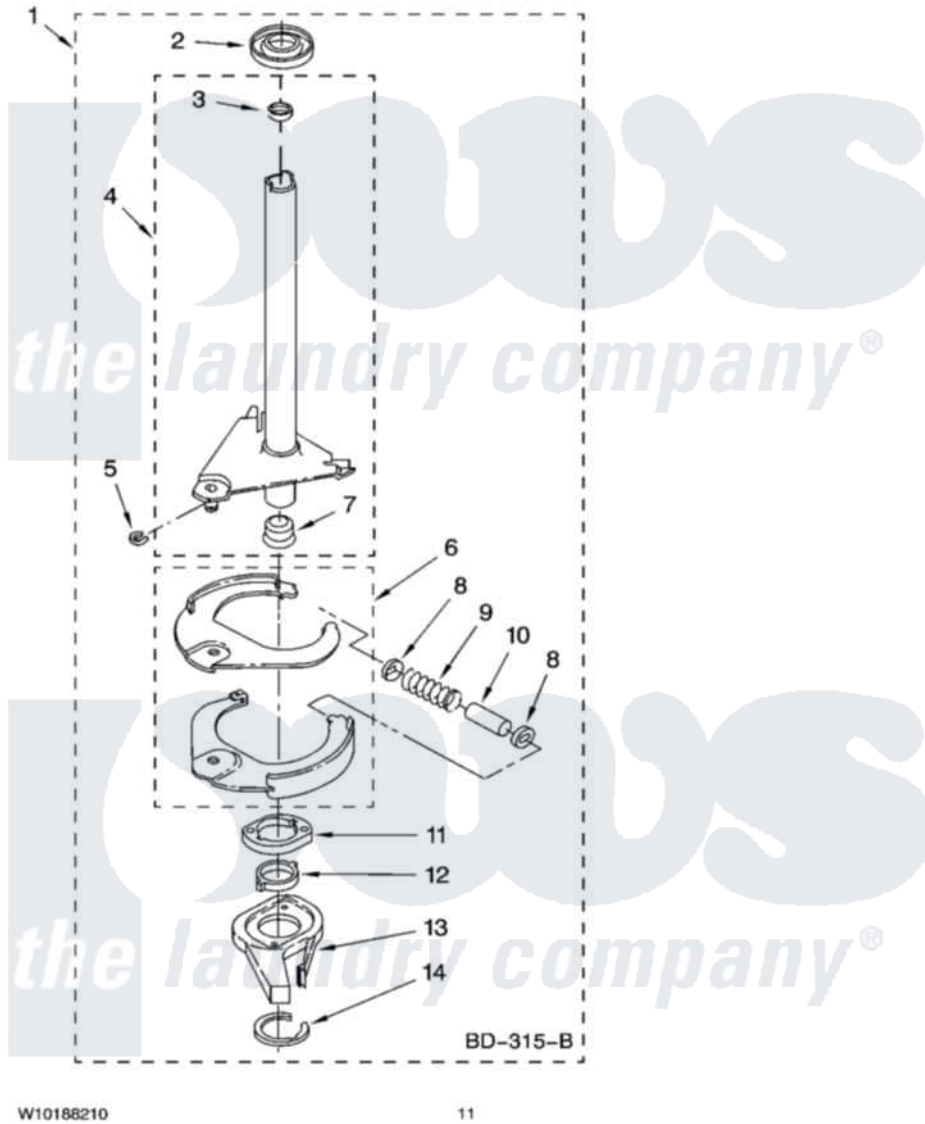

Maytag MTW5605TQ1 07 - BRAKE AND DRIVE TUBE PARTS

BRAKE AND DRIVE TUBE PARTS

For Model: MTW5605TQ1
(White)

W10188210

11

Maytag Residential Maytag MTW5605TQ1 Washer Parts Parts Diagram 07 - BRAKE AND DRIVE TUBE PARTS
Click on the part number to view part

Item	Original Part Number	Replaced By	Status	Part Description
1	388952	285792		Basketdrive
2	62658			Ring, Thrust
3	356427			Seal, Spin Pinion
4	64027	64208		Tube-Spin
5	64035	W10083190		Ring, Retaining
6	64232	285438		Shoe-Brake
7	62703	8546462		"T" Bearing, Spin Tube
8	3353956	285658		Sleeve
9	387806		Not Available	Spring, Brake
10	3355360	285658		Sleeve
11	661516	8546461		Cam, Brake Release
12	63022			Sleeve, Cam
13	64194	285790		Lining
14	90368	W10083200		Ring, Retaining
NI	BLANK		Not Available	FOLLOWING PARTS NOT ILLUSTRATED
"	285208			Lubricant