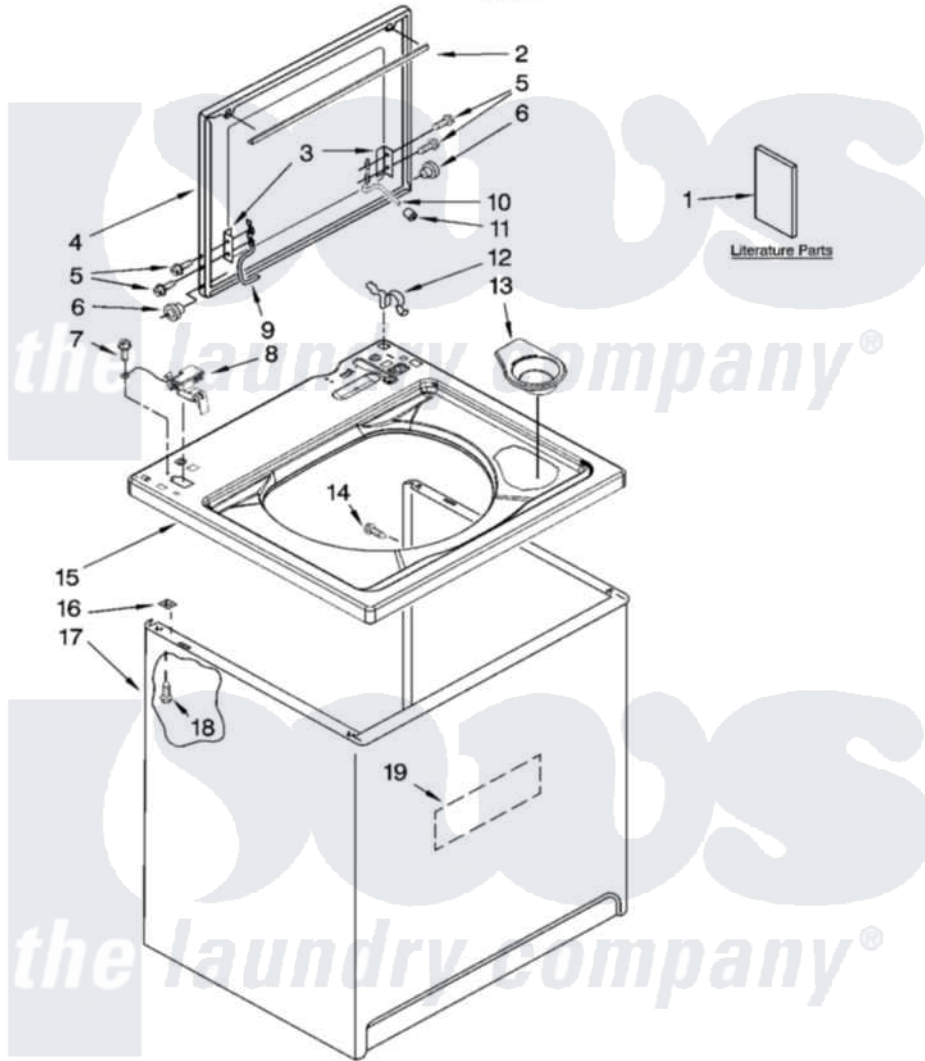

# Maytag MTW5620TQ0 01 - TOP AND CABINET PARTS

## TOP AND CABINET PARTS

For Model: MTW5620TQ0  
(White)

AUTOMATIC  
WASHER

IMPORTANT: All Part Numbers Listed Are Whirlpool Numbers. Source Parts Through Whirlpool.

02-07 Litho in U.S.A. (drd)

1

Part No. W10117069 Rev. A

[Maytag Residential Maytag MTW5620TQ0 Washer Parts](#) Parts Diagram 01 - TOP AND CABINET PARTS

[Click on the part number to view part](#)

Item	Original Part Number	Replaced By	Status	Part Description
1	W10092682		Not Available	Use & Care Guide
"	W10092688		Not Available	Feature Sheet
"	W10092721		Not Available	Energy Guide
"	W10111391		Not Available	Wiring Diagram
2	<a href="#">8054939</a>			Seal, Lid
3	<a href="#">21097</a>			Pad, Lid Hinge
4	W10093680	<a href="#">W10193865</a>		Lid
5	<a href="#">W10119828</a>			Screw, Lid Hinge Mounting
6	<a href="#">8319539</a>			Bearing, Lid Hinge
7	<a href="#">3351614</a>			Screw, Gearcase Cover Mounting
8	<a href="#">8318084</a>			Switch, Lid
9	8559336	<a href="#">W10225136</a>		Hinge 7 Pad Assembly
10	<a href="#">54583</a>			Hinge, Lid
11	<a href="#">19119</a>			Bumper, Lid Hinge
12	<a href="#">62780</a>			Clip, Top And Cabinet And Rear Panel

13	<a href="#">8565967</a>		Dispenser, Bleach
14	3357011	<a href="#">308685</a>	Side Trim )
15	<a href="#">8543479</a>		Top
16	62750		Spacer, Cabinet To Top (4)
17	<a href="#">63424</a>		Cabinet
18	<a href="#">3390631</a>		Screw, 10-16 X 3/8
19	<a href="#">3976348</a>		Absorber, Sound