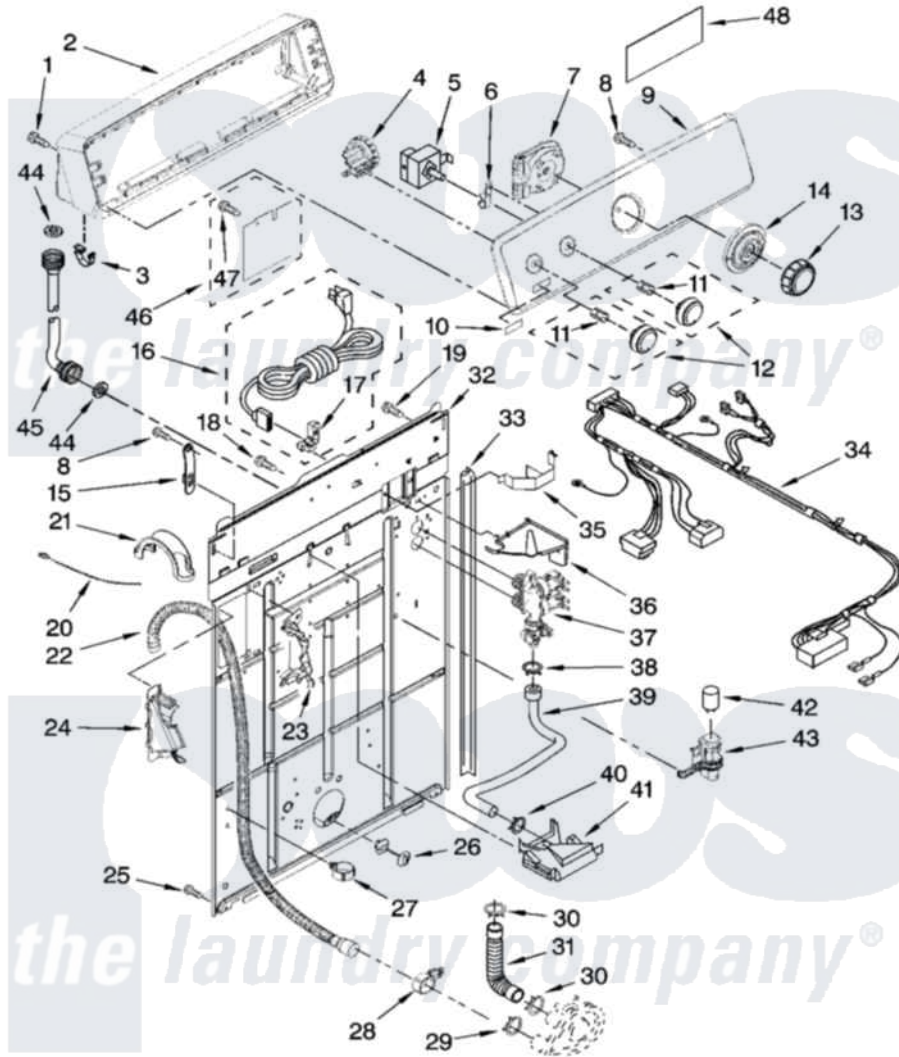

Maytag MTW5620TQ0 02 - CONTROLS AND REAR PANEL PARTS

CONTROLS AND REAR PANEL PARTS

For Model: MTW5620TQ0
(White)

IMPORTANT: All Part Numbers Listed Are Whirlpool Numbers. Source Parts Through Whirlpool.

W10117069

3

Maytag [Residential Maytag MTW5620TQ0 Washer Parts](#) Parts Diagram 02 - CONTROLS AND REAR PANEL PARTS
Click on the part number to view part

Item	Original Part Number	Replaced By	Status	Part Description
1	359625	487240		Screw, For Mtg. Service Capacitor
2	8579715		Not Available	Console Shell (Includes Item 3)
3	8312709			Clip-Console
4	8577844	W10339251		Switch-WL
5	8578338			Switch, Water Temperature
6	8317975			Restraint, Harness
7	W10111389			Timer
8	90767			Screw, 8A X 3/8 HeX Washer Head Tapping
9	W10089673	W10093741		Console
10	W10112569	W10203949		Medallion
11	8536939			Clip, Knob
12	W10110029			Knob, Control
13	W10110027			Knob, Timer
14	W10110028			Dial, Timer